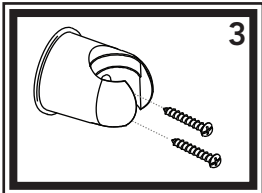

1) Hold elbow and bulkhead bracket on the wall where desired. Make sure to leave enough room for your hose to hang freely and extend into the shower. Mark locations on the wall with a pencil. Drill 1" hole in the bulkhead in the desired location for the elbow and 1/8" starter holes for the bulkhead bracket screws.

2) Slide elbow into hole in the bulkhead. From the back side of the wall attach water source to the 1/2" NPT-Male inlet tube of the elbow.

3) Mount bulkhead bracket with the two stainless steel screws provided. The top of the bracket is the side with the larger diameter opening.

5) Set sprayer in bulkhead bracket. Push down on the sprayer slightly to insure that it is resting securely in the bracket.

4) Attach 72" stainless steel hose to elbow. Make sure black rubber washer is inside the fitting on the hose before attaching.