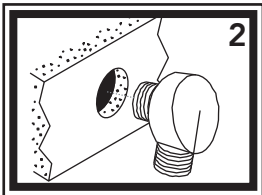

INSTALLATION INSTRUCTIONS

Thank you for choosing Ambassador Marine.

Your new Ambassador Marine faucet, sprayer, shower or accessory will give you years of trouble-free performance. Please read these instructions carefully before installing your new item. If you have any additional questions about the installation of this product, please feel free to contact one of our friendly customer service representatives at 800.270.4262.

1) Hold elbow and bulkhead bracket on the wall where desired. Make sure to leave enough room for your hose to hang freely and extend into the shower. Mark locations on the wall with a pencil. Drill 1" hole in the bulkhead in the desired location for the elbow and 1/8" starter holes for the bulkhead bracket screws.

2) Slide elbow into hole in the bulkhead. From the back side of the wall attach water source to the 1/2" NPT-Male inlet tube of the elbow.

3) Mount bulkhead bracket with the two stainless steel screws provided. The top of the bracket is the side with the larger diameter opening.