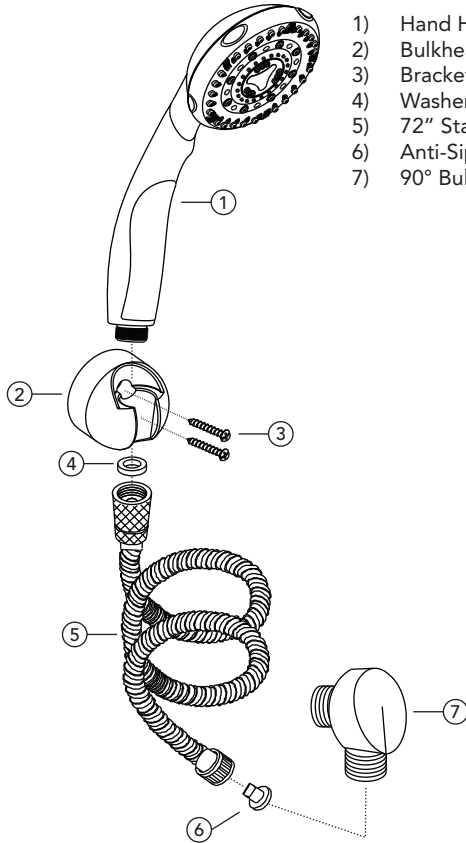

1) Hold elbow and bulkhead bracket on the wall where desired. Make sure to leave enough room for your hose to hang freely and extend into the shower. Mark locations on the wall with a pencil. Drill 1" hole in the bulkhead in the desired location for the elbow and 1/8" starter holes for the bulkhead bracket screws.

2) Slide elbow into hole in the bulkhead. From the back side of the wall attach water source to the 1/2" NPT-Male inlet tube of the elbow.

3) Mount bulkhead bracket with the two stainless steel screws provided. The top of the bracket is the side with the larger diameter opening.

5) Set sprayer in bulkhead bracket. Push down on the sprayer slightly to insure that it is resting securely in the bracket.

4) Attach 72" stainless steel hose to elbow. Make sure black rubber washer is inside the fitting on the hose before attaching.

Parts

- 1) Hand Held Sprayer
- 2) Bulkhead Bracket
- 3) Bracket Screws (2x)
- 4) Washer
- 5) 72" Stainless Steel Hose
- 6) Anti-Siphon Device
- 7) 90° Bulkhead Elbow

PROPER FINISH CARE

Your new faucet or accessory is protected by a clear-coat. To clean it, you only need to wipe it with a damp, soft cloth. NEVER use any abrasive cleaners, steel wool, or chemicals (including alcohol or ammonia), as they will harm the finish and void your warranty. If the item will be installed in a salt-air environment (boat exterior), regular cleaning with gentle soap and carnauba wax will prolong the life of the finish.