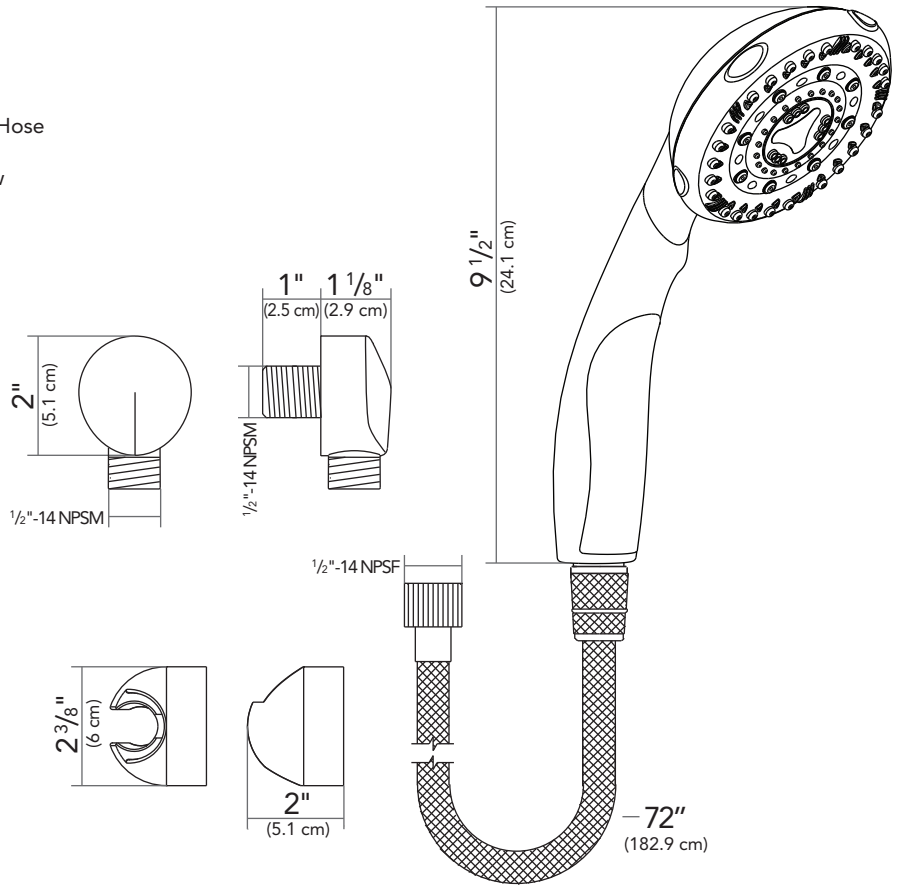

1) Hold elbow and bulkhead bracket on the wall where desired. Make sure to leave enough room for your hose to hang freely and extend into the shower. Mark locations on the wall with a pencil. Drill 1" hole in the bulkhead in the desired location for the elbow and 1/8" starter holes for the bulkhead bracket screws.

2) Slide elbow into hole in the bulkhead. From the back side of the wall attach water source to the 1/2" NPT-Male inlet tube of the elbow.

3) Mount bulkhead bracket with the two stainless steel screws provided. The top of the bracket is the side with the larger diameter opening.

5) Set sprayer in bulkhead bracket. Push down on the sprayer slightly to insure that it is resting securely in the bracket.

4) Attach 72" stainless steel hose to elbow. Make sure black rubber washer is inside the fitting on the hose before attaching.

Parts

- 1) Hand Held Sprayer
- 2) Bulkhead Bracket
- 3) Bracket Screws (2x)
- 4) Washer
- 5) 72" Stainless Steel Hose
- 6) Anti-Siphon Device
- 7) 90° Bulkhead Elbow

PROPER FINISH CARE

Your new faucet or accessory is protected by a clear-coat. To clean it, you only need to wipe it with a damp, soft cloth. NEVER use any abrasive cleaners, steel wool, or chemicals (including alcohol or ammonia), as they will harm the finish and void your warranty. If the item will be installed in a salt-air environment (boat exterior), regular cleaning with gentle soap and carnauba wax will prolong the life of the finish.