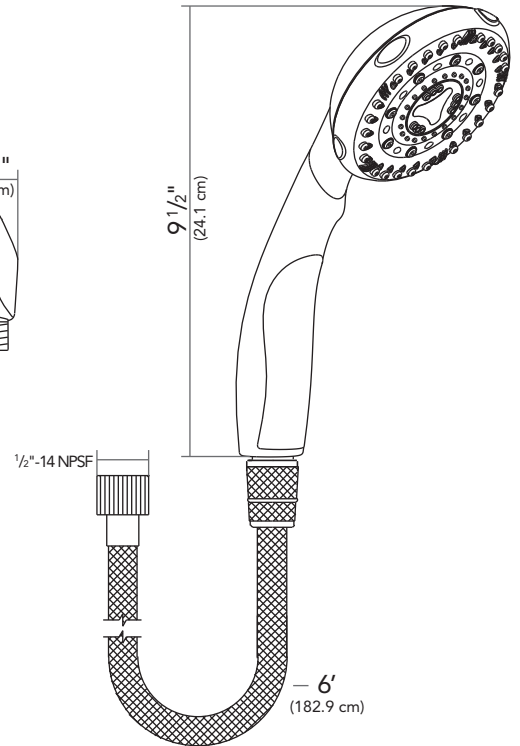

1) Hold elbow and bulkhead bracket on the wall where desired. Make sure to leave enough room for your hose to hang freely and extend into the shower. Mark locations on the wall with a pencil. Drill 1" hole in the bulkhead in the desired location for the elbow and 1/8" starter holes for the bulkhead bracket screws.

2) Slide elbow into hole in the bulkhead. From the back side of the wall attach water source to the 1/2" NPT-Male inlet tube of the elbow.

3) Mount bulkhead bracket with the two stainless steel screws provided. The top of the bracket is the side with the larger diameter opening.

4) Attach 6' stainless steel hose to elbow. Make sure black rubber washer is inside the fitting on the hose before attaching.

5) Set sprayer in bulkhead bracket. Push down on the sprayer slightly to insure that it is resting securely in the bracket.

## Parts

- 1) Hand Held Sprayer
- 2) Bulkhead Bracket
- 3) Bracket Screws (2x)
- 4) Washer
- 5) 6" Stainless Steel Hose
- 6) Anti-Siphon Device
- 7) 90° Bulkhead Elbow