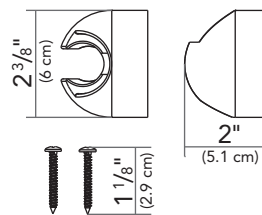

Parts

1) Hand Held Sprayer
2) Bulkhead Bracket
3) Bracket Screws (2x)
4) Washer
5) 6" Stainless Steel Hose
6) Anti-Siphon Device
7) 90° Bulkhead Elbow

PROPER FINISH CARE

Your new faucet or accessory is protected by a clear-coat. To clean it, you only need to wipe it with a damp, soft cloth. NEVER use any abrasive cleaners, steel wool, or chemicals (including alcohol or ammonia), as they will harm the finish and void your warranty. If the item will be installed in a salt-air environment (boat exterior), regular cleaning with gentle soap and carnauba wax will prolong the life of the finish.

Visit our web site at www.ambassadormarine.com

Ambassador Marine reserves the right to update specifications, change prices, or make substitutions without notice.

LIMITED WARRANTY

Ambassador Marine faucets and accessories are guaranteed to be free from material and workmanship defects under normal use and service for a period of five (5) years from the date of purchase. This warranty will not apply to faucets or accessories that were improperly installed, misapplied, or incompatible with components not manufactured by Ambassador. Faucet failures due to foreign debris is not covered under the terms of this limited warranty. Ambassador will not warrant any faucet or accessory that is physically damaged, or altered outside the Ambassador factory.

Returns are to be shipped postage prepaid to Ambassador Marine's service center at: 1173 Calle Suerte, Camarillo, CA 93012.

A Return Authorization Number is required and must be clearly visible on the the shipping carton.

Absolutely no credit or payment will be allowed for consumers on any item deemed defective. Ambassador Marine's obligation is limited to the repair or replacement of the defective item only, at Ambassador Marine's sole discretion. All returns will be examined and/or tested under Ambassador Marine test criteria. Replacements will be shipped freight prepaid.

This limited warranty is in lieu of all other warranties, expressed or implied, and no other person is authorized to give any other warranty or assume obligation or liability on Ambassador Marine's behalf. Ambassador Marine shall not be liable for any labor, damages, or other expenses, nor shall Ambassador Marine be liable for any indirect, incidental or consequential damages of any kind incurred by the use or sale of any defective product.

This limited warranty covers Marine Products sold or distributed in the United States and Canada only. Customers who purchase Ambassador Marine products sold by distributors in other countries must consult their local distributors for their warranty policy. This warranty is only a representation of the complete Ambassador Marine warranty outlined on the Ambassador Marine website and/or catalog.