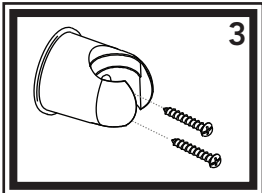

1) Hold elbow and bulkhead bracket on the wall where desired. Make sure to leave enough room for your hose to hang freely and extend into the shower. Mark locations on the wall with a pencil. Drill 1" hole in the bulkhead in the desired location for the elbow and 1/8" starter holes for the bulkhead bracket screws.

2) Slide elbow into hole in the bulkhead. From the back side of the wall attach water source to the 1/2" NPT-Male inlet tube of the elbow.

3) Mount bulkhead bracket with the two stainless steel screws provided. The top of the bracket is the side with the larger diameter opening.

4) Attach 6' stainless steel hose to elbow. Make sure black rubber washer is inside the fitting on the hose before attaching.

5) Set sprayer in bulkhead bracket. Push down on the sprayer slightly to insure that it is resting securely in the bracket.