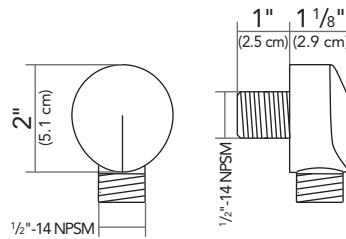

Parts

1) Hand Held Sprayer
2) Bulkhead Bracket
3) Bracket Screws (2x)
4) Washer
5) 6" Stainless Steel Hose
6) Anti-Siphon Device
7) 90° Bulkhead Elbow

PROPER FINISH CARE

Your new faucet or accessory is protected by a clear-coat. To clean it, you only need to wipe it with a damp, soft cloth. NEVER use any abrasive cleaners, steel wool, or chemicals (including alcohol or ammonia), as they will harm the finish and void your warranty. If the item will be installed in a salt-air environment (boat exterior), regular cleaning with gentle soap and carnauba wax will prolong the life of the finish.

Visit our web site at www.ambassadormarine.com

Ambassador Marine reserves the right to update specifications, change prices, or make substitutions without notice.

LIMITED WARRANTY

Ambassador Marine faucets and accessories are guaranteed to be free from material and workmanship defects under normal use and service for a period of five (5) years from the date of purchase. This warranty will not apply to faucets or accessories that were improperly installed, misapplied, or incompatible with components not manufactured by Ambassador. Faucet failures due to foreign debris is not covered under the terms of this limited warranty. Ambassador will not warrant any faucet or accessory that is physically damaged, or altered outside the Ambassador factory.

Returns are to be shipped postage prepaid to Ambassador Marine's service center at: 1173 Calle Suerte, Camarillo, CA 93012.

A Return Authorization Number is required and must be clearly visible on the the shipping carton.

Absolutely no credit or payment will be allowed for consumers on any item deemed defective. Ambassador Marine's obligation is limited to the repair or replacement of the defective item only, at Ambassador Marine's sole discretion. All returns will be examined and/or tested under Ambassador Marine test criteria. Replacements will be shipped freight prepaid.

This limited warranty is in lieu of all other warranties, expressed or implied, and no other person is authorized to give any other warranty or assume obligation or liability on Ambassador Marine's behalf. Ambassador Marine shall not be liable for any labor, damages, or other expenses, nor shall Ambassador Marine be liable for any indirect, incidental or consequential damages of any kind incurred by the use or sale of any defective product.

This limited warranty covers Marine Products sold or distributed in the United States and Canada only. Customers who purchase Ambassador Marine products sold by distributors in other countries must consult their local distributors for their warranty policy. This warranty is only a representation of the complete Ambassador Marine warranty outlined on the Ambassador Marine website and/or catalog.