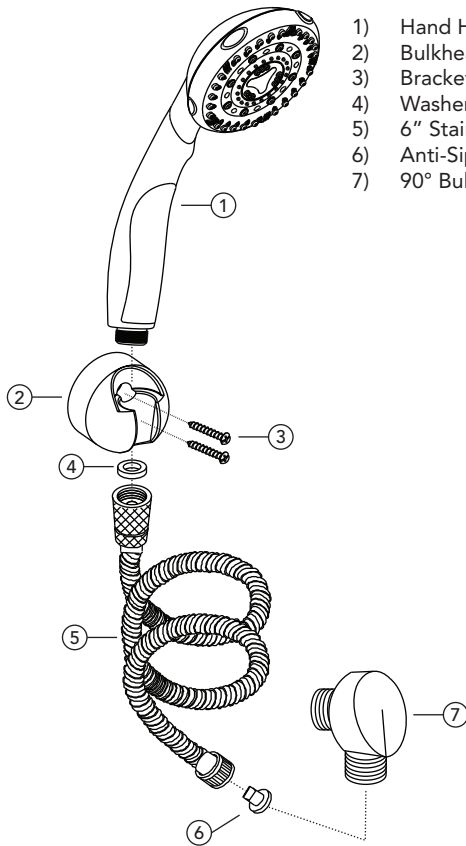

1) Hold elbow and bulkhead bracket on the wall where desired. Make sure to leave enough room for your hose to hang freely and extend into the shower. Mark locations on the wall with a pencil. Drill 1" hole in the bulkhead in the desired location for the elbow and 1/8" starter holes for the bulkhead bracket screws.

2) Slide elbow into hole in the bulkhead. From the back side of the wall attach water source to the 1/2" NPT-Male inlet tube of the elbow.

3) Mount bulkhead bracket with the two stainless steel screws provided. The top of the bracket is the side with the larger diameter opening.

4) Attach 6' stainless steel hose to elbow. Make sure black rubber washer is inside the fitting on the hose before attaching.

5) Set sprayer in bulkhead bracket. Push down on the sprayer slightly to insure that it is resting securely in the bracket.

## Parts

- 1) Hand Held Sprayer
- 2) Bulkhead Bracket
- 3) Bracket Screws (2x)
- 4) Washer
- 5) 6" Stainless Steel Hose
- 6) Anti-Siphon Device
- 7) 90° Bulkhead Elbow