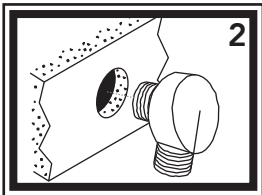

## INSTALLATION INSTRUCTIONS

Thank you for choosing Ambassador Marine.

Your new Ambassador Marine faucet, sprayer, shower or accessory will give you years of trouble-free performance. Please read these instructions carefully before installing your new item. If you have any additional questions about the installation of this product, please feel free to contact one of our friendly customer service representatives at 800.270.4262.

1) Hold elbow and bulkhead bracket on the wall where desired. Make sure to leave enough room for your hose to hang freely and extend into the shower. Mark locations on the wall with a pencil. Drill 1" hole in the bulkhead in the desired location for the elbow and 1/8" starter holes for the bulkhead bracket screws.

2) Slide elbow into hole in the bulkhead. From the back side of the wall attach water source to the 1/2" NPT-Male inlet tube of the elbow.

3) Mount bulkhead bracket with the two stainless steel screws provided. The top of the bracket is the side with the larger diameter opening.