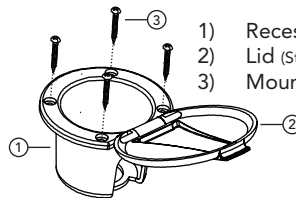

Parts

1) Recessed Cup (Plastic)
2) Lid (Stainless Steel)
3) Mounting Screws (4x)

PROPER FINISH CARE

Your new faucet or accessory is protected by a clear-coat. To clean it, you only need to wipe it with a damp, soft cloth. NEVER use any abrasive cleaners, steel wool, or chemicals (including alcohol or ammonia), as they will harm the finish and void your warranty. If the item will be installed in a salt-air environment (boat exterior), regular cleaning with gentle soap and carnauba wax will prolong the life of the finish.

Visit our Web Site at <http://www.ambassadormarine.com>
Ambassador Marine reserves the right to update specifications, change prices, or make substitutions without notice.

LIMITED WARRANTY

Ambassador Marine faucets and accessories are guaranteed to be free from material and workmanship defects under normal use and service for a period of five (5) years from the date of purchase. This warranty will not apply to faucets or accessories that were improperly installed, misapplied, or incompatible with components not manufactured by Ambassador. Faucet failures due to foreign debris is not covered under the terms of this limited warranty. Ambassador will not warrant any faucet or accessory that is physically damaged, or altered outside the Ambassador factory.

Returns are to be shipped postage prepaid to Ambassador Marine's service center at:
1173 Calle Suerte, Camarillo, CA 93012.

A Return Authorization Number is required and must be clearly visible on the the shipping carton.

Absolutely no credit or payment will be allowed for consumers on any item deemed defective. Ambassador Marine's obligation is limited to the repair or replacement of the defective item only, at Ambassador Marine's sole discretion. All returns will be examined and/or tested under Ambassador Marine test criteria. Replacements will be shipped freight prepaid.

This limited warranty is in lieu of all other warranties, expressed or implied, and no other person is authorized to give any other warranty or assume obligation or liability on Ambassador Marine's behalf. Ambassador Marine shall not be liable for any labor, damages, or other expenses, nor shall Ambassador Marine be liable for any indirect, incidental or consequential damages of any kind incurred by the use or sale of any defective product.

This limited warranty covers Marine Products sold or distributed in the United States and Canada only. Customers who purchase Ambassador Marine products sold by distributors in other countries must consult their local distributors for their warranty policy. This warranty is only a representation of the complete Ambassador Marine warranty outlined on the Ambassador Marine website and/or catalog.