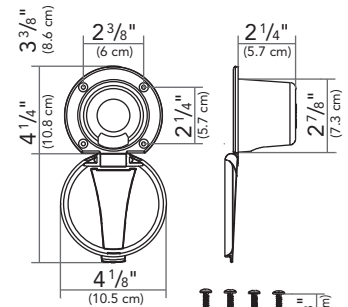

1) Check desired position to ensure adequate space under the deck or inside the wall for the recessed cup plus the item to be installed inside the cup. Drill 2 7/8" to 3" hole in the desired location.

2) Place the recessed cup and lid into the hole.

Wall Mount— Place into the hole with the hinge pointing **DOWN**. This will allow the lid to fall out of the way of the item installed inside the cup when in use. Secure recessed cup and lid using the provided four (4) screws.

Deck Mount— Place into the hole with the hinge pointing in the desired direction for the lid to easily lay open when in use. Secure recessed cup and lid using the provided four (4) screws.

3) The latch tension is adjustable. If you need to make the latch tighter, simply bend the 2 latch prongs in slightly causing a stronger hold. If the latch is too tight, simply bend the 2 latch prongs out slightly allowing a looser hold.