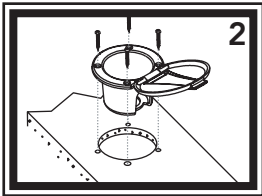

1) Check desired position to ensure adequate space under the deck or inside the wall for the recessed cup plus the item to be installed inside the cup. Drill 2 7/8" to 3" hole in the desired location.

2) Place the recessed cup and lid into the hole.

Wall Mount— Place into the hole with the hinge pointing **DOWN**. This will allow the lid to fall out of the way of the item installed inside the cup when in use. Secure recessed cup and lid using the provided four (4) screws.

Deck Mount— Place into the hole with the hinge pointing in the desired direction for the lid to easily lay open when in use. Secure recessed cup and lid using the provided four (4) screws.

3) The latch tension is adjustable. If you need to make the latch tighter, simply bend the 2 latch prongs in slightly causing a stronger hold. If the latch is too tight, simply bend the 2 latch prongs out slightly allowing a looser hold.