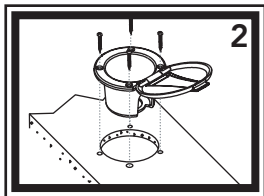

136-0015-KP (OEM)

137-0015-KP (Retail)

Universal
Recessed Cup & Lid
Stainless Steel / Black

1) Check desired position to ensure adequate space under the deck or inside the wall for the recessed cup plus the item to be installed inside the cup. Drill 2 7/8" to 3" hole in the desired location.

2) Place the recessed cup and lid into the hole.

Wall Mount— Place into the hole with the hinge pointing **DOWN**. This will allow the lid to fall out of the way of the item installed inside the cup when in use. Secure recessed cup and lid using the provided four (4) screws.

Deck Mount— Place into the hole with the hinge pointing in the desired direction for the lid to easily lay open when in use. Secure recessed cup and lid using the provided four (4) screws.

3) The latch tension is adjustable. If you need to make the latch tighter, simply bend the 2 latch prongs in slightly causing a stronger hold. If the latch is too tight, simply bend the 2 latch prongs out slightly allowing a looser hold.