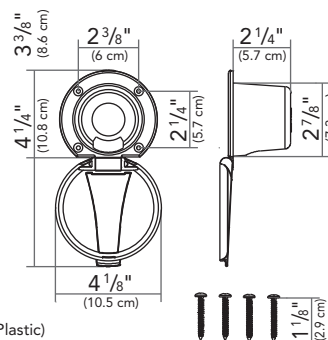

PROPER FINISH CARE

Your new faucet or accessory is protected by a clear-coat. To clean it, you only need to wipe it with a damp, soft cloth. NEVER use any abrasive cleaners, steel wool, or chemicals (including alcohol or ammonia), as they will harm the finish and void your warranty. If the item will be installed in a salt-air environment (boat exterior), regular cleaning with gentle soap and carnauba wax will prolong the life of the finish.

Visit our web site at www.ambassadormarine.com

Ambassador Marine reserves the right to update specifications, change prices, or make substitutions without notice.

LIMITED WARRANTY

Ambassador Marine faucets and accessories are guaranteed to be free from material and workmanship defects under normal use and service for a period of five (5) years from the date of purchase. This warranty will not apply to faucets or accessories that were improperly installed, misapplied, or incompatible with components not manufactured by Ambassador. Faucet failures due to foreign debris is not covered under the terms of this limited warranty. Ambassador will not warrant any faucet or accessory that is physically damaged, or altered outside the Ambassador factory.

Returns are to be shipped postage prepaid to Ambassador Marine's service center at: 1173 Calle Suerte, Camarillo, CA 93012.

A Return Authorization Number is required and must be clearly visible on the shipping carton.

Absolutely no credit or payment will be allowed for consumers on any item deemed defective. Ambassador Marine's obligation is limited to the repair or replacement of the defective item only, at Ambassador Marine's sole discretion. All returns will be examined and/or tested under Ambassador Marine test criteria. Replacements will be shipped freight prepaid.

This limited warranty is in lieu of all other warranties, expressed or implied, and no other person is authorized to give any other warranty or assume obligation or liability on Ambassador Marine's behalf. Ambassador Marine shall not be liable for any labor, damages, or other expenses, nor shall Ambassador Marine be liable for any indirect, incidental or consequential damages of any kind incurred by the use or sale of any defective product.

This limited warranty covers Marine Products sold or distributed in the United States and Canada only. Customers who purchase Ambassador Marine products sold by distributors in other countries must consult their local distributors for their warranty policy. This warranty is only a representation of the complete Ambassador Marine warranty outlined on the Ambassador Marine website and/or catalog.