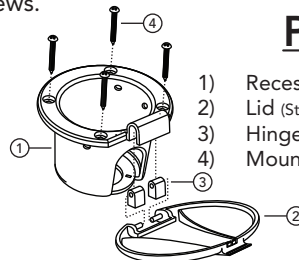

136-0015-KP (OEM)

137-0015-KP (Retail)

Universal
Recessed Cup & Lid
Stainless Steel / Black

1) Check desired position to ensure adequate space under the deck or inside the wall for the recessed cup plus the item to be installed inside the cup. Drill 2 7/8" to 3" hole in the desired location.

2) Place the recessed cup and lid into the hole.

Wall Mount— Place into the hole with the hinge pointing **DOWN**. This will allow the lid to fall out of the way of the item installed inside the cup when in use. Secure recessed cup and lid using the provided four (4) screws.

Deck Mount— Place into the hole with the hinge pointing in the desired direction for the lid to easily lay open when in use. Secure recessed cup and lid using the provided four (4) screws.

3) The latch tension is adjustable. If you need to make the latch tighter, simply bend the 2 latch prongs in slightly causing a stronger hold. If the latch is too tight, simply bend the 2 latch prongs out slightly allowing a looser hold.