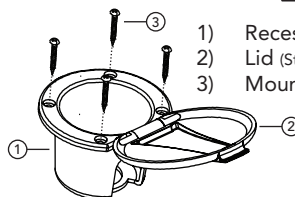

1) Check desired position to ensure adequate space under the deck or inside the wall for the recessed cup plus the item to be installed inside the cup. Drill 2 7/8" to 3" hole in the desired location.

2) Place the recessed cup and lid into the hole.

**Wall Mount**— Place into the hole with the hinge pointing DOWN. This will allow the lid to fall out of the way of the item installed inside the cup when in use. Secure recessed cup and lid using the provided four (4) screws.

**Deck Mount**— Place into the hole with the hinge pointing in the desired direction for the lid to easily lay open when in use. Secure recessed cup and lid using the provided four (4) screws.

3) The latch tension is adjustable. If you need to make the latch tighter, simply bend the 2 latch prongs in slightly causing a stronger hold. If the latch is too tight, simply bend the 2 latch prongs out slightly allowing a looser hold.

### Parts

- 1) Recessed Cup (Plastic)
- 2) Lid (Stainless Steel)
- 3) Mounting Screws (4x)