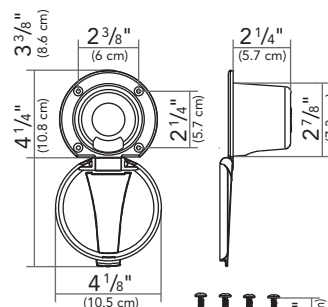

1) Check desired position to ensure adequate space under the deck or inside the wall for the recessed cup plus the item to be installed inside the cup. Drill 2 7/8" to 3" hole in the desired location.

2) Place the recessed cup and lid into the hole.

**Wall Mount**— Place into the hole with the hinge pointing DOWN. This will allow the lid to fall out of the way of the item installed inside the cup when in use. Secure recessed cup and lid using the provided four (4) screws.

**Deck Mount**— Place into the hole with the hinge pointing in the desired direction for the lid to easily lay open when in use. Secure recessed cup and lid using the provided four (4) screws.

3) The latch tension is adjustable. If you need to make the latch tighter, simply bend the 2 latch prongs in slightly causing a stronger hold. If the latch is too tight, simply bend the 2 latch prongs out slightly allowing a looser hold.

### Parts

- 1) Recessed Cup (Plastic)
- 2) Lid (Stainless Steel)
- 3) Mounting Screws (4x)