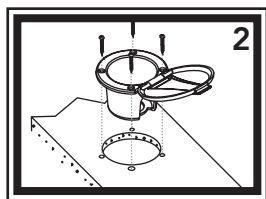

1) Check desired position to ensure adequate space under the deck or inside the wall for the recessed cup plus the item to be installed inside the cup. Drill 2 7/8" to 3" hole in the desired location.

2) Place the recessed cup and lid into the hole.

**Wall Mount**— Place into the hole with the hinge pointing DOWN. This will allow the lid to fall out of the way of the item installed inside the cup when in use. Secure recessed cup and lid using the provided four (4) screws.

**Deck Mount**— Place into the hole with the hinge pointing in the desired direction for the lid to easily lay open when in use. Secure recessed cup and lid using the provided four (4) screws.

3) The latch tension is adjustable. If you need to make the latch tighter, simply bend the 2 latch prongs in slightly causing a stronger hold. If the latch is too tight, simply bend the 2 latch prongs out slightly allowing a looser hold.

### Parts

- 1) Recessed Cup (Plastic)
- 2) Lid (Stainless Steel)
- 3) Mounting Screws (4x)