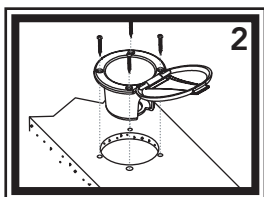

1) Check desired position to ensure adequate space under the deck or inside the wall for the recessed cup plus the item to be installed inside the cup. Drill 2 7/8" to 3" hole in the desired location.

2) Place the recessed cup and lid into the hole.

**Wall Mount**— Place into the hole with the hinge pointing **DOWN**. This will allow the lid to fall out of the way of the item installed inside the cup when in use. Secure recessed cup and lid using the provided four (4) screws.

**Deck Mount**— Place into the hole with the hinge pointing in the desired direction for the lid to easily lay open when in use. Secure recessed cup and lid using the provided four (4) screws.

3) The latch tension is adjustable. If you need to make the latch tighter, simply bend the 2 latch prongs in slightly causing a stronger hold. If the latch is too tight, simply bend the 2 latch prongs out slightly allowing a looser hold.