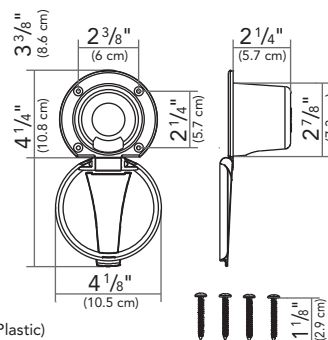

1) Check desired position to ensure adequate space under the deck or inside the wall for the recessed cup plus the item to be installed inside the cup. Drill 2 7/8" to 3" hole in the desired location.

2) Place the recessed cup and lid into the hole.

**Wall Mount**— Place into the hole with the hinge pointing **DOWN**. This will allow the lid to fall out of the way of the item installed inside the cup when in use. Secure recessed cup and lid using the provided four (4) screws.

**Deck Mount**— Place into the hole with the hinge pointing in the desired direction for the lid to easily lay open when in use. Secure recessed cup and lid using the provided four (4) screws.

3) The latch tension is adjustable. If you need to make the latch tighter, simply bend the 2 latch prongs in slightly causing a stronger hold. If the latch is too tight, simply bend the 2 latch prongs out slightly allowing a looser hold.

### Parts

- 1) Recessed Cup (Plastic)
- 2) Lid (Stainless Steel)
- 3) Hinge Inserts (2x)
- 4) Mounting Screws (4x)