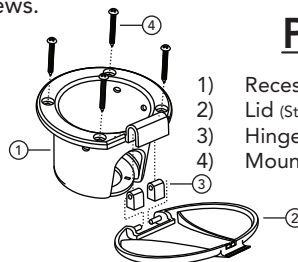

1) Check desired position to ensure adequate space under the deck or inside the wall for the recessed cup plus the item to be installed inside the cup. Drill 2 7/8" to 3" hole in the desired location.

2) Place the recessed cup and lid into the hole.

**Wall Mount**— Place into the hole with the hinge pointing **DOWN**. This will allow the lid to fall out of the way of the item installed inside the cup when in use. Secure recessed cup and lid using the provided four (4) screws.

**Deck Mount**— Place into the hole with the hinge pointing in the desired direction for the lid to easily lay open when in use. Secure recessed cup and lid using the provided four (4) screws.

3) The latch tension is adjustable. If you need to make the latch tighter, simply bend the 2 latch prongs in slightly causing a stronger hold. If the latch is too tight, simply bend the 2 latch prongs out slightly allowing a looser hold.

### Parts

- 1) Recessed Cup (Plastic)
- 2) Lid (Stainless Steel)
- 3) Hinge Inserts (2x)
- 4) Mounting Screws (4x)