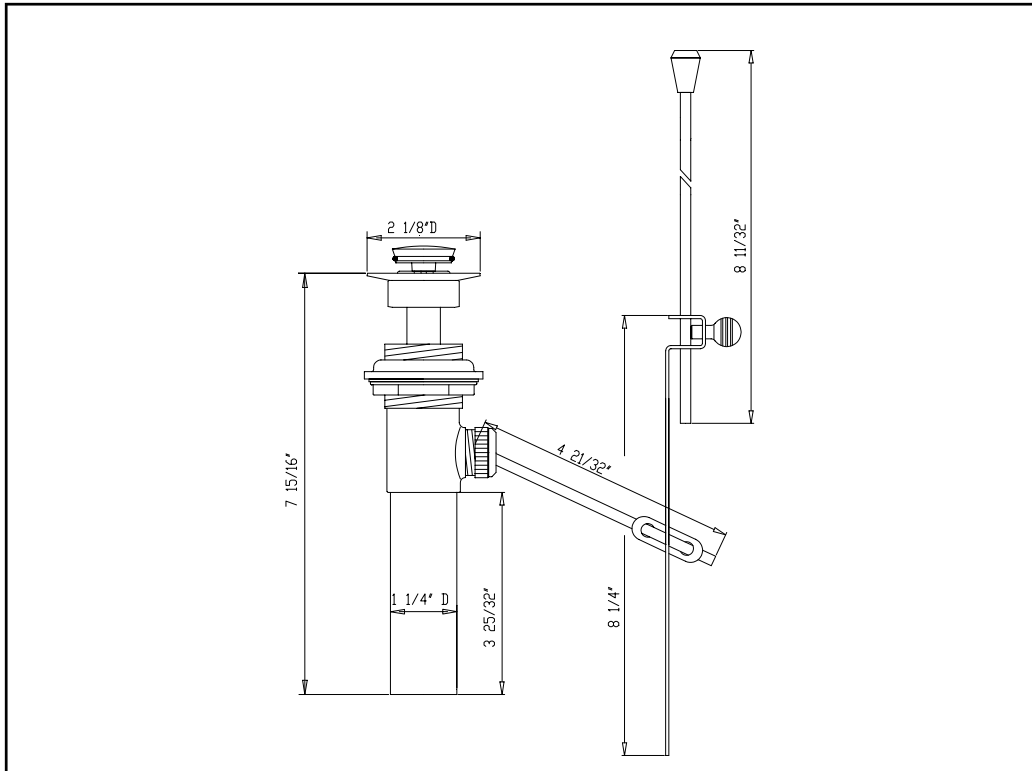

Universal Pop-Up Drain Kit Model # 130-0019-CP

LIMITED WARRANTY

SHURflo Marine Grade Faucets are guaranteed to be free from material and workmanship defects under normal use and service for a period of (3) three years from the date of manufactured vessel for all indoor applications and (2) two years from the date of manufactured vessel for all outdoor applications. The limited warranty will not apply to faucets that were improperly installed, misapplied, or incompatible with components not manufactured by SHURflo. Faucet failure due to foreign debris is not covered under the terms of this limited warranty. SHURflo will not warrant any faucet that is physically damaged, or altered outside the SHURflo factory. Warranty claims may be resolved by a SHURflo service center. All returns are to be shipped with charges pre-paid. Package all returns carefully. SHURflo will not be responsible for freight damage incurred during shipping to a service center. SHURflo's obligation under this warranty policy is limited to the repair or replacement of the faucet. Faucets found not defective (under the terms of this limited warranty) are subject to charges to be paid by the returnee for the testing and packaging of "tested good" units. Warranty returns will be shipped on a freight allowed basis. SHURflo reserves the right to choose the method of transportation. SHURflo is not responsible nor will it reimburse for labor necessary to remove and reinstall a faucet, if found defective. This warranty is only a representation of the complete Marine Products Limited Warranty outlined by Service Bulletin #1050.