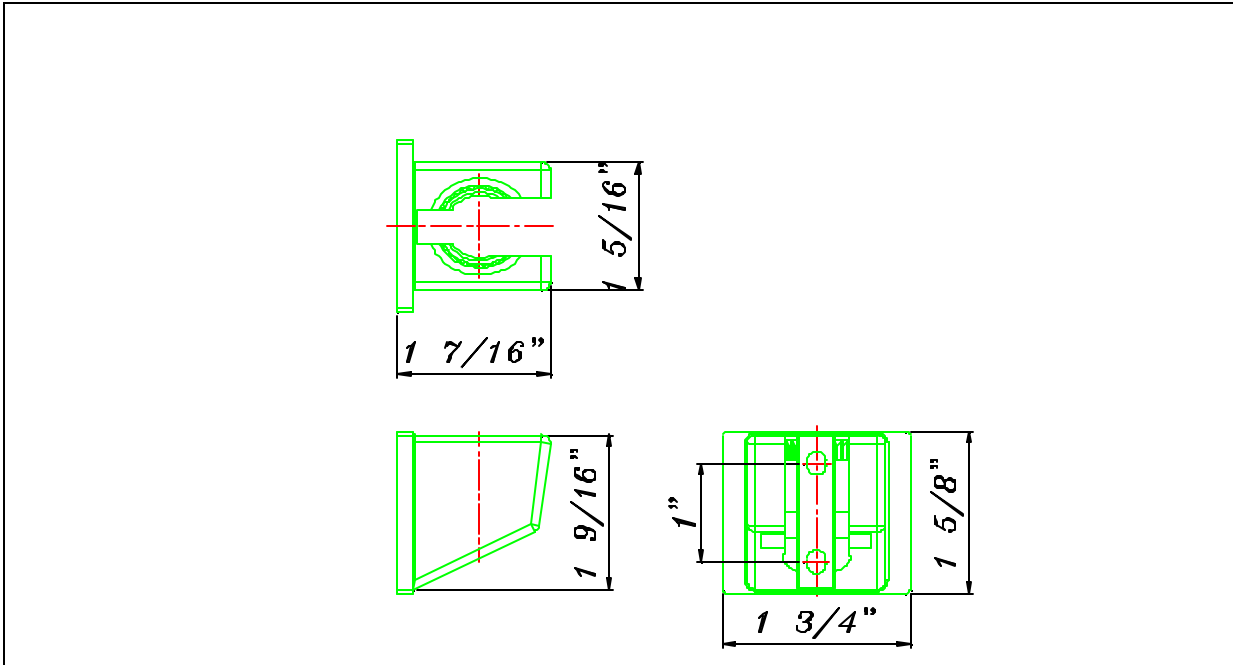

Trinidad Classic Sprayer Holder Model # 130-0212-CP

LIMITED WARRANTY

SHURflo Marine Grade Faucets & Accessories are guaranteed to be free from material and workmanship defects under normal use and service for a period of (3) three years from the date of manufactured vessel for all indoor applications and (2) two years from the date of manufactured vessel for all outdoor applications. This limited warranty will not apply to faucets or accessories that were improperly installed, misapplied, or incompatible with components not manufactured by SHURflo. Faucet failure due to foreign debris is not covered under the terms of this limited warranty. SHURflo will not warrant any faucet that is physically damaged, or altered outside the SHURflo factory. Warranty claims may be resolved by a SHURflo service center. All returns are to be shipped with charges pre-paid. Package all returns carefully. SHURflo will not be responsible for freight damage incurred during shipping to a service center. SHURflo's obligation under this warranty policy is limited to the repair or replacement of the faucets & accessories. Faucets or accessories found not defective (under the terms of this limited warranty) are subject to charges to be paid by the returnee for the testing and packaging of "tested good" units. Warranty returns will be shipped on a freight allowed basis. SHURflo reserves the right to choose the method of transportation. SHURflo is not responsible nor will it reimburse for labor necessary to remove and reinstall a faucet or accessory, if found defective. This warranty is only a representation of the complete Marine Products Limited Warranty outlined by Service Bulletin #1050.