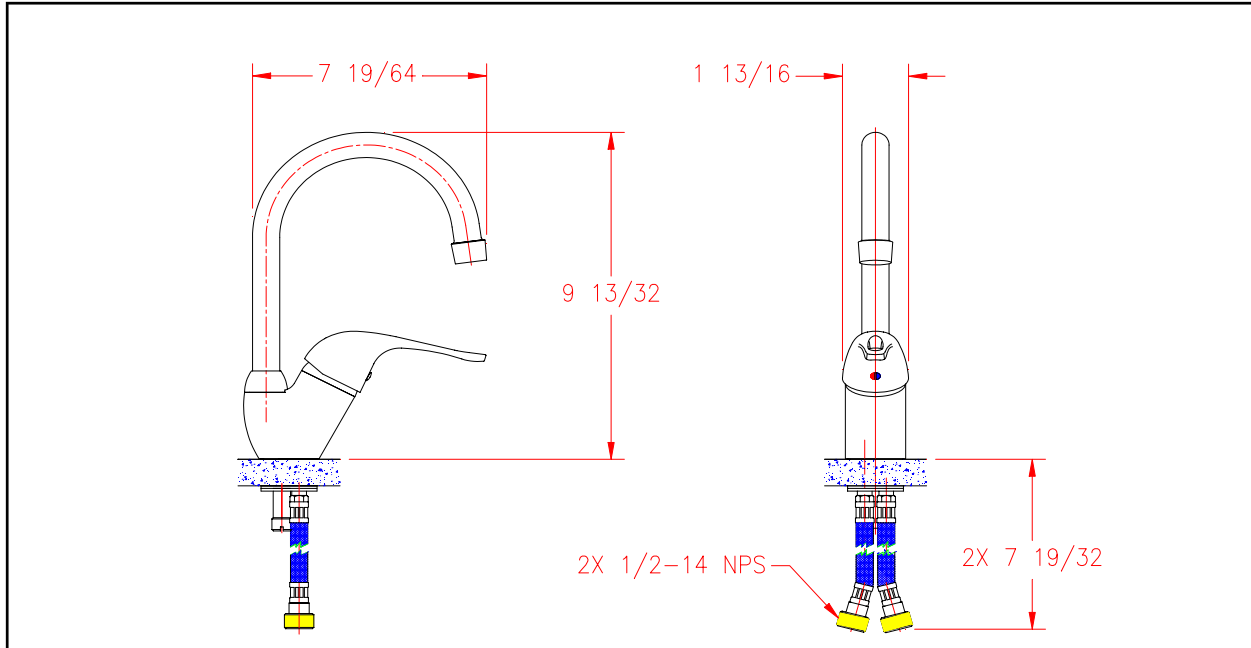

Marine Grade Faucets

Stasis Single Lever High Arch Galley/Wetbar Model # 132-0102-CP

LIMITED WARRANTY

SHURflo Marine Grade Faucets & Accessories are guaranteed to be free from material and workmanship defects under normal use and service for a period of (3) three years from the date of manufactured vessel for all indoor applications and (2) two years from the date of manufactured vessel for all outdoor applications. This limited warranty will not apply to faucets or accessories that were improperly installed, misapplied, or incompatible with components not manufactured by SHURflo. Faucet failure due to foreign debris is not covered under the terms of this limited warranty. SHURflo will not warrant any faucet that is physically damaged, or altered outside the SHURflo factory. Warranty claims may be resolved by a SHURflo service center. All returns are to be shipped with charges pre-paid. Package all returns carefully. SHURflo will not be responsible for freight damage incurred during shipping to a service center. SHURflo's obligation under this warranty policy is limited to the repair or replacement of the faucets & accessories. Faucets or accessories found not defective (under the terms of this limited warranty) are subject to charges to be paid by the returnee for the testing and packaging of "tested good" units. Warranty returns will be shipped on a freight allowed basis. SHURflo reserves the right to choose the method of transportation. SHURflo is not responsible nor will it reimburse for labor necessary to remove and reinstall a faucet or accessory, if found defective. This warranty is only a representation of the complete Marine Products Limited Warranty outlined by Service Bulletin #1050.