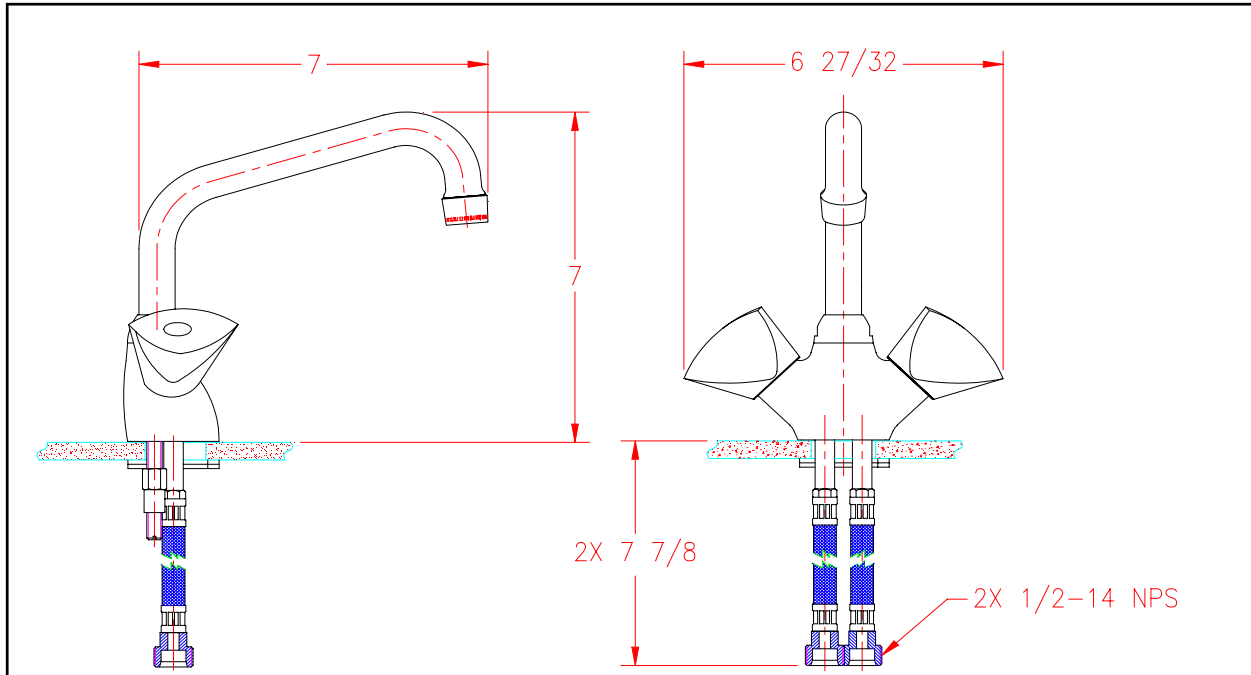

Trinidad Angled Mono Galley/Wetbar

LIMITED WARRANTY

SHURflo Marine Grade Faucets & Accessories are guaranteed to be free from material and workmanship defects under normal use and service for a period of (3) three years from the date of manufactured vessel for all indoor applications and (2) two years from the date of manufactured vessel for all outdoor applications. This limited warranty will not apply to faucets or accessories that were improperly installed, misapplied, or incompatible with components not manufactured by SHURflo. Faucet failure due to foreign debris is not covered under the terms of this limited warranty. SHURflo will not warrant any faucet that is physically damaged, or altered outside the SHURflo factory. Warranty claims may be resolved by a SHURflo service center. All returns are to be shipped with charges pre-paid. Package all returns carefully. SHURflo will not be responsible for freight damage incurred during shipping to a service center. SHURflo's obligation under this warranty policy is limited to the repair or replacement of the faucets & accessories. Faucets or accessories found not defective (under the terms of this limited warranty) are subject to charges to be paid by the returnee for the testing and packaging of "tested good" units. Warranty returns will be shipped on a freight allowed basis. SHURflo reserves the right to choose the method of transportation. SHURflo is not responsible nor will it reimburse for labor necessary to remove and reinstall a faucet or accessory, if found defective. This warranty is only a representation of the complete Marine Products Limited Warranty outlined by Service Bulletin #1050.