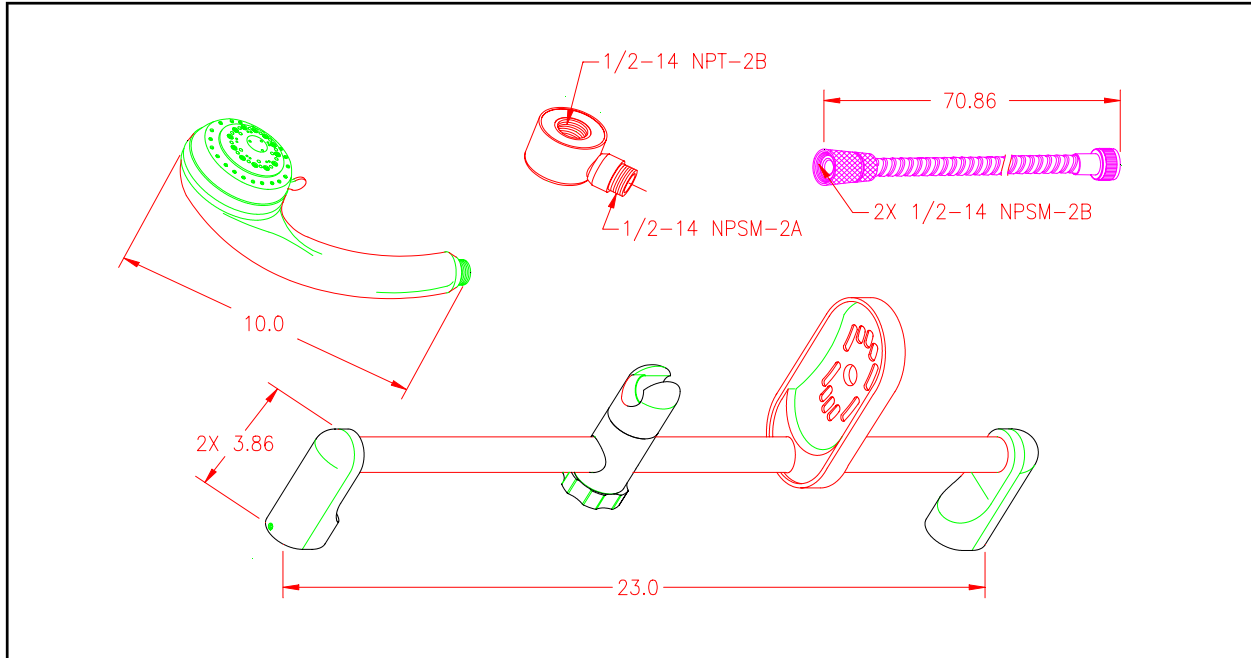

Marine Grade Faucets

Universal Metal Slide Bar Shower Model # 134-0000-CP

LIMITED WARRANTY

SHURflo Marine Grade Faucets & Accessories are guaranteed to be free from material and workmanship defects under normal use and service for a period of (3) three years from the date of manufactured vessel for all indoor applications and (2) two years from the date of manufactured vessel for all outdoor applications. This limited warranty will not apply to faucets or accessories that were improperly installed, misapplied, or incompatible with components not manufactured by SHURflo. Faucet failure due to foreign debris is not covered under the terms of this limited warranty. SHURflo will not warrant any faucet that is physically damaged, or altered outside the SHURflo factory. Warranty claims may be resolved by a SHURflo service center. All returns are to be shipped with charges pre-paid. Package all returns carefully. SHURflo will not be responsible for freight damage incurred during shipping to a service center. SHURflo's obligation under this warranty policy is limited to the repair or replacement of the faucets & accessories. Faucets or accessories found not defective (under the terms of this limited warranty) are subject to charges to be paid by the returnee for the testing and packaging of "tested good" units. Warranty returns will be shipped on a freight allowed basis. SHURflo reserves the right to choose the method of transportation. SHURflo is not responsible nor will it reimburse for labor necessary to remove and reinstall a faucet or accessory, if found defective. This warranty is only a representation of the complete Marine Products Limited Warranty outlined by Service Bulletin #1050.