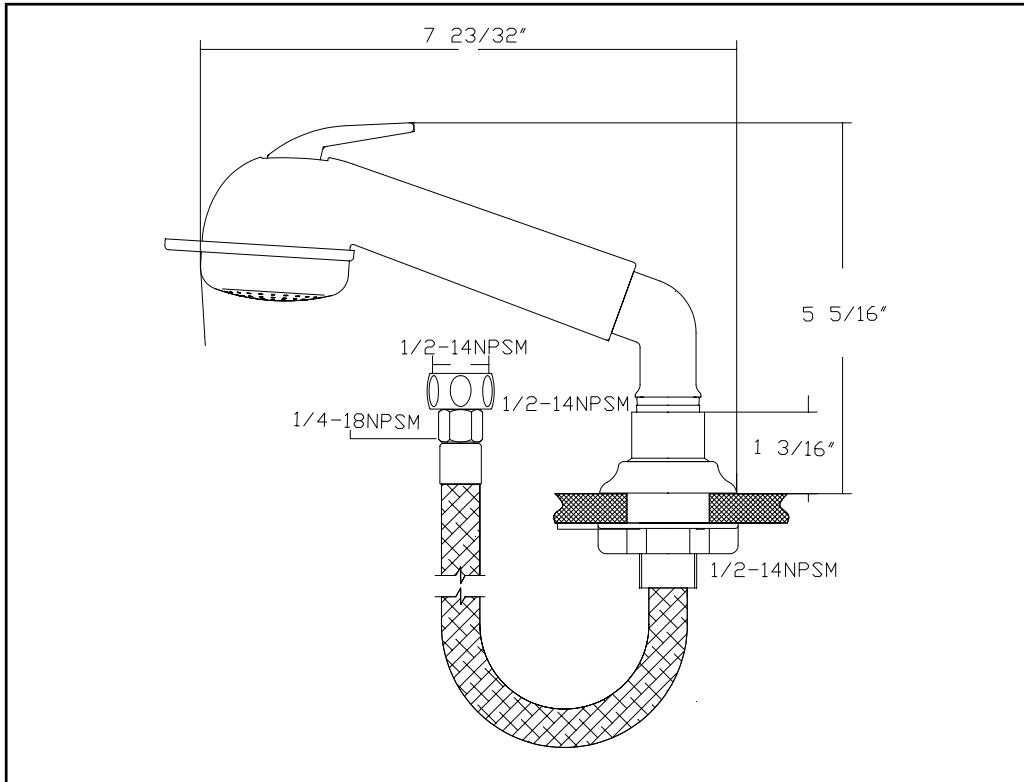

### Universal Pull-Out Sprayer ( 45 Degree Elbow, Chrome ) Model # 134-0008-CP