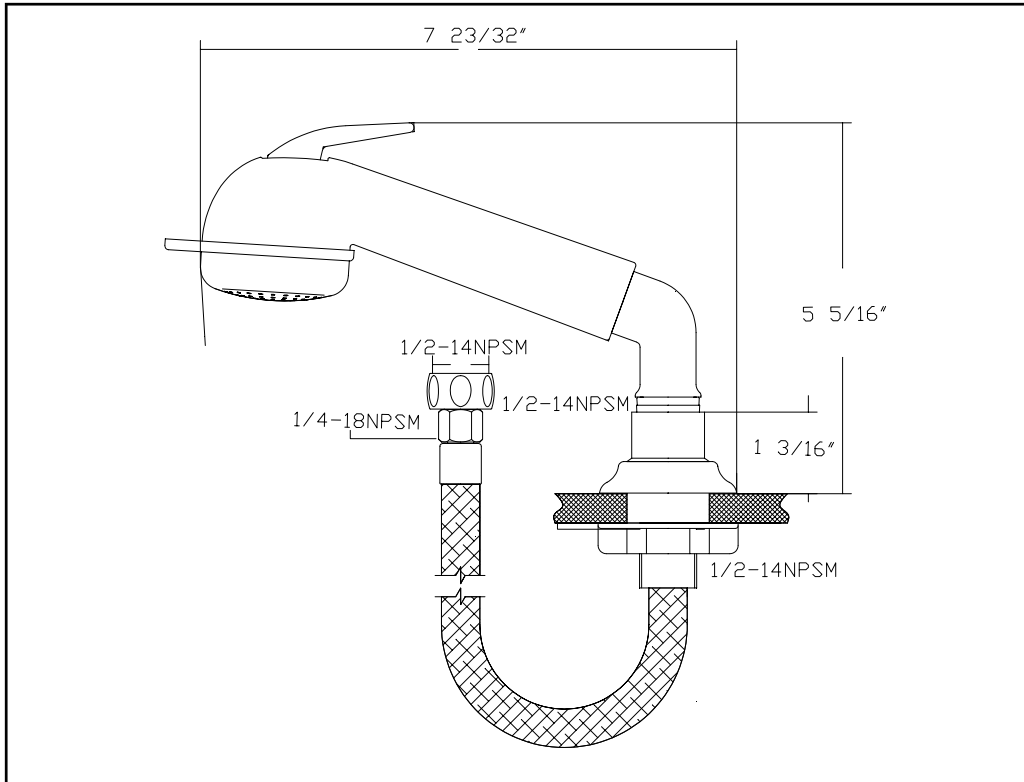

Universal Pull-Out Sprayer (45 Degree Elbow, Black) Model # 134-0008-KP

LIMITED WARRANTY

SHURflo Marine Grade Faucets are guaranteed to be free from material and workmanship defects under normal use and service for a period of (3) three years from the date of manufactured vessel for all indoor applications and (2) two years from the date of manufactured vessel for all outdoor applications. The limited warranty will not apply to faucets that were improperly installed, misapplied, or incompatible with components not manufactured by SHURflo. Faucet failure due to foreign debris is not covered under the terms of this limited warranty. SHURflo will not warrant any faucet that is physically damaged, or altered outside the SHURflo factory. Warranty claims may be resolved by a SHURflo service center. All returns are to be shipped with charges pre-paid. Package all returns carefully. SHURflo will not be responsible for freight damage incurred during shipping to a service center. SHURflo's obligation under this warranty policy is limited to the repair or replacement of the faucet. Faucets found not defective (under the terms of this limited warranty) are subject to charges to be paid by the returnee for the testing and packaging of "tested good" units. Warranty returns will be shipped on a freight allowed basis. SHURflo reserves the right to choose the method of transportation. SHURflo is not responsible nor will it reimburse for labor necessary to remove and reinstall a faucet, if found defective. This warranty is only a representation of the complete Marine Products Limited Warranty outlined by Service Bulletin #1050.