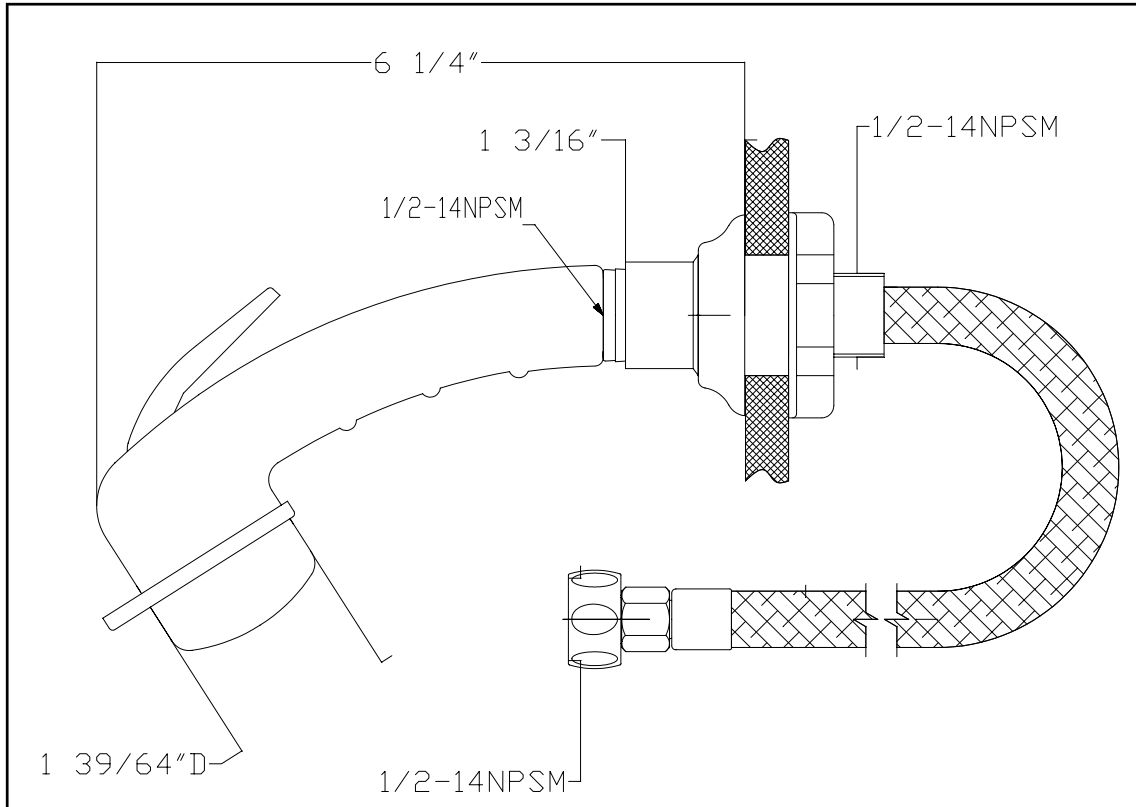

### Universal Pull-Out Sprayer, Chrome Model # 134-0011-CP