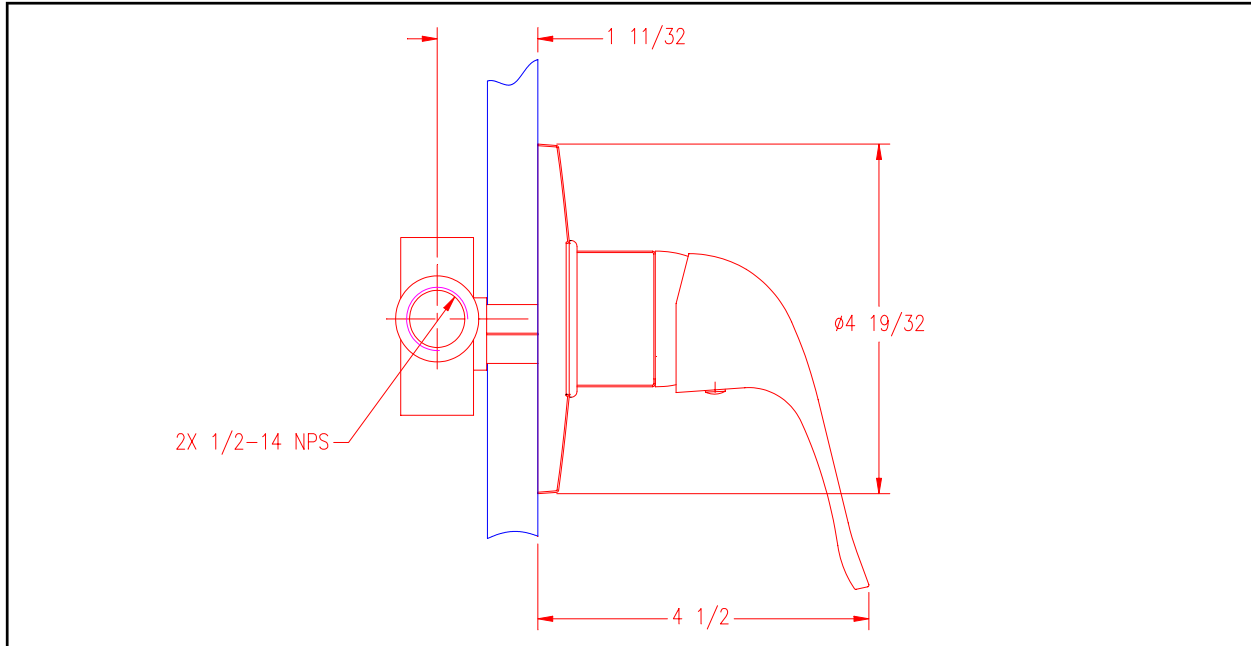

Marine Grade Faucets

Stasis Single Handle Shower Model # 134-0102-CP

LIMITED WARRANTY

SHURflo Marine Grade Faucets & Accessories are guaranteed to be free from material and workmanship defects under normal use and service for a period of (3) three years from the date of manufactured vessel for all indoor applications and (2) two years from the date of manufactured vessel for all outdoor applications. This limited warranty will not apply to faucets or accessories that were improperly installed, misapplied, or incompatible with components not manufactured by SHURflo. Faucet failure due to foreign debris is not covered under the terms of this limited warranty. SHURflo will not warrant any faucet that is physically damaged, or altered outside the SHURflo factory. Warranty claims may be resolved by a SHURflo service center. All returns are to be shipped with charges pre-paid. Package all returns carefully. SHURflo will not be responsible for freight damage incurred during shipping to a service center. SHURflo's obligation under this warranty policy is limited to the repair or replacement of the faucets & accessories. Faucets or accessories found not defective (under the terms of this limited warranty) are subject to charges to be paid by the returnee for the testing and packaging of "tested good" units. Warranty returns will be shipped on a freight allowed basis. SHURflo reserves the right to choose the method of transportation. SHURflo is not responsible nor will it reimburse for labor necessary to remove and reinstall a faucet or accessory, if found defective. This warranty is only a representation of the complete Marine Products Limited Warranty outlined by Service Bulletin #1050.