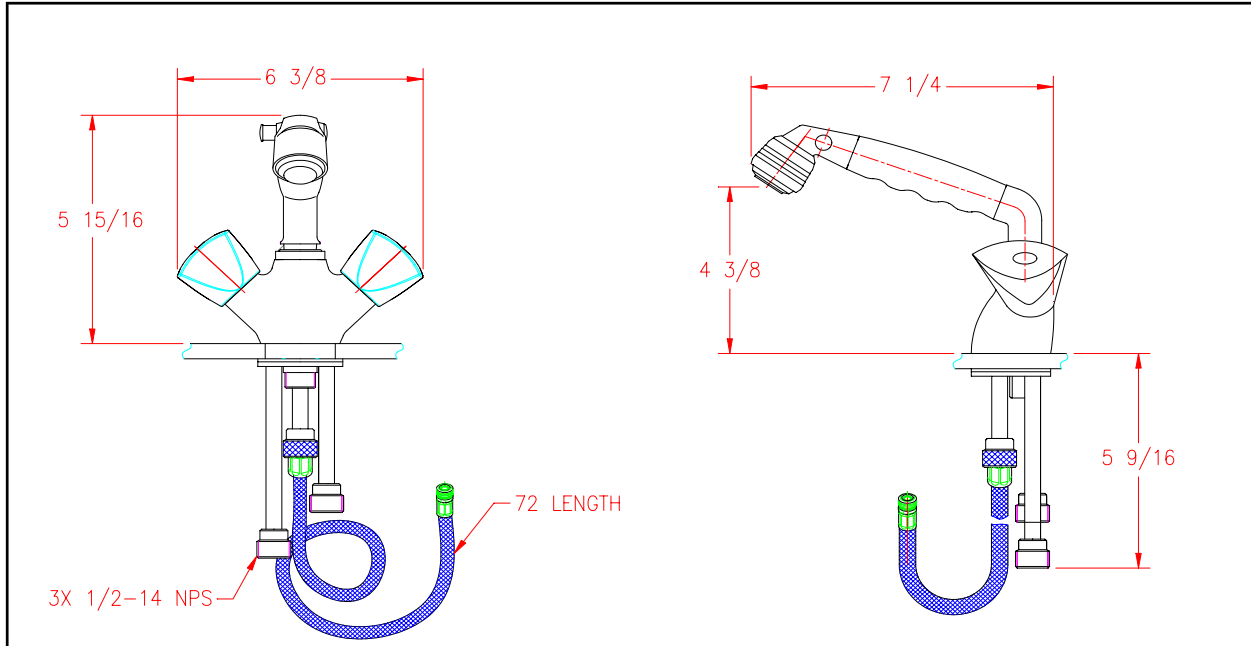

## Trinidad Head Shower Combo Model # 134-0204-CW