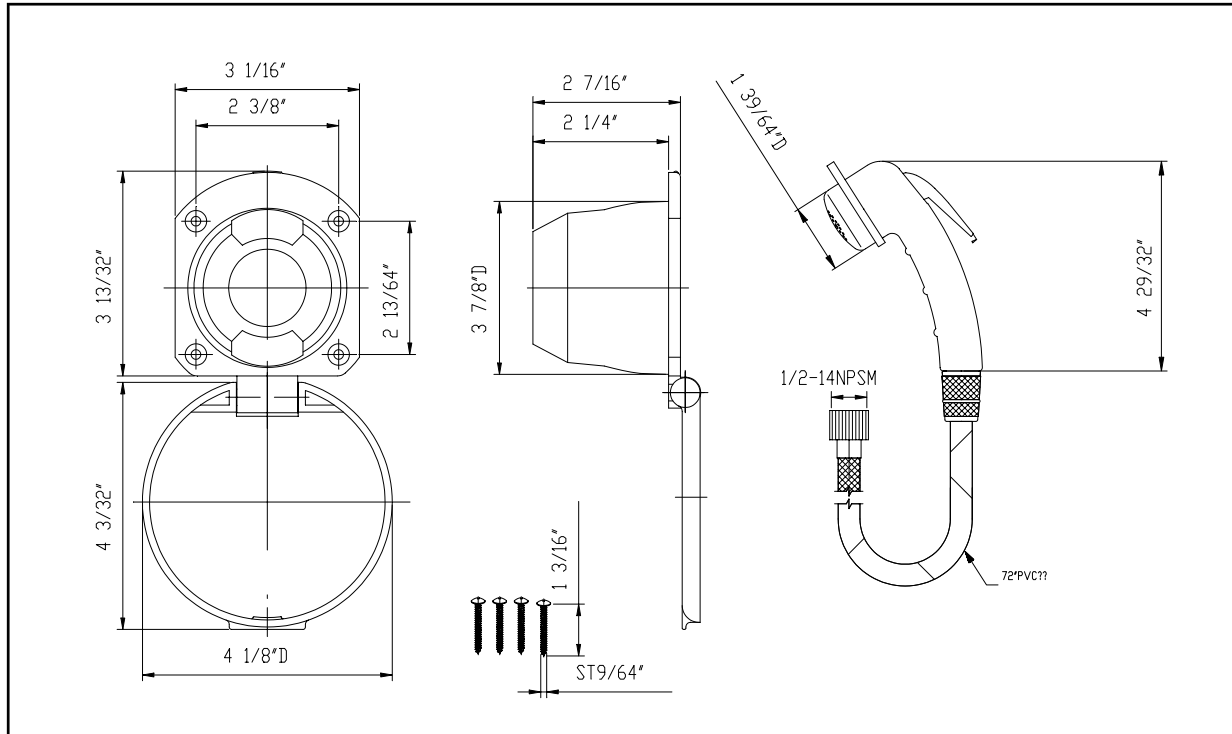

Universal Mini Transom Kit, White Model # 136-0000-WH

LIMITED WARRANTY

SHURflo Marine Grade Faucets are guaranteed to be free from material and workmanship defects under normal use and service for a period of (3) three years from the date of manufactured vessel for all indoor applications and (2) two years from the date of manufactured vessel for all outdoor applications. The limited warranty will not apply to faucets that were improperly installed, misapplied, or incompatible with components not manufactured by SHURflo. Faucet failure due to foreign debris is not covered under the terms of this limited warranty. SHURflo will not warrant any faucet that is physically damaged, or altered outside the SHURflo factory. Warranty claims may be resolved by a SHURflo service center. All returns are to be shipped with charges pre-paid. Package all returns carefully. SHURflo will not be responsible for freight damage incurred during shipping to a service center. SHURflo's obligation under this warranty policy is limited to the repair or replacement of the faucet. Faucets found not defective (under the terms of this limited warranty) are subject to charges to be paid by the returnee for the testing and packaging of "tested good" units. Warranty returns will be shipped on a freight allowed basis. SHURflo reserves the right to choose the method of transportation. SHURflo is not responsible nor will it reimburse for labor necessary to remove and reinstall a faucet, if found defective. This warranty is only a representation of the complete Marine Products Limited Warranty outlined by Service Bulletin #1050.