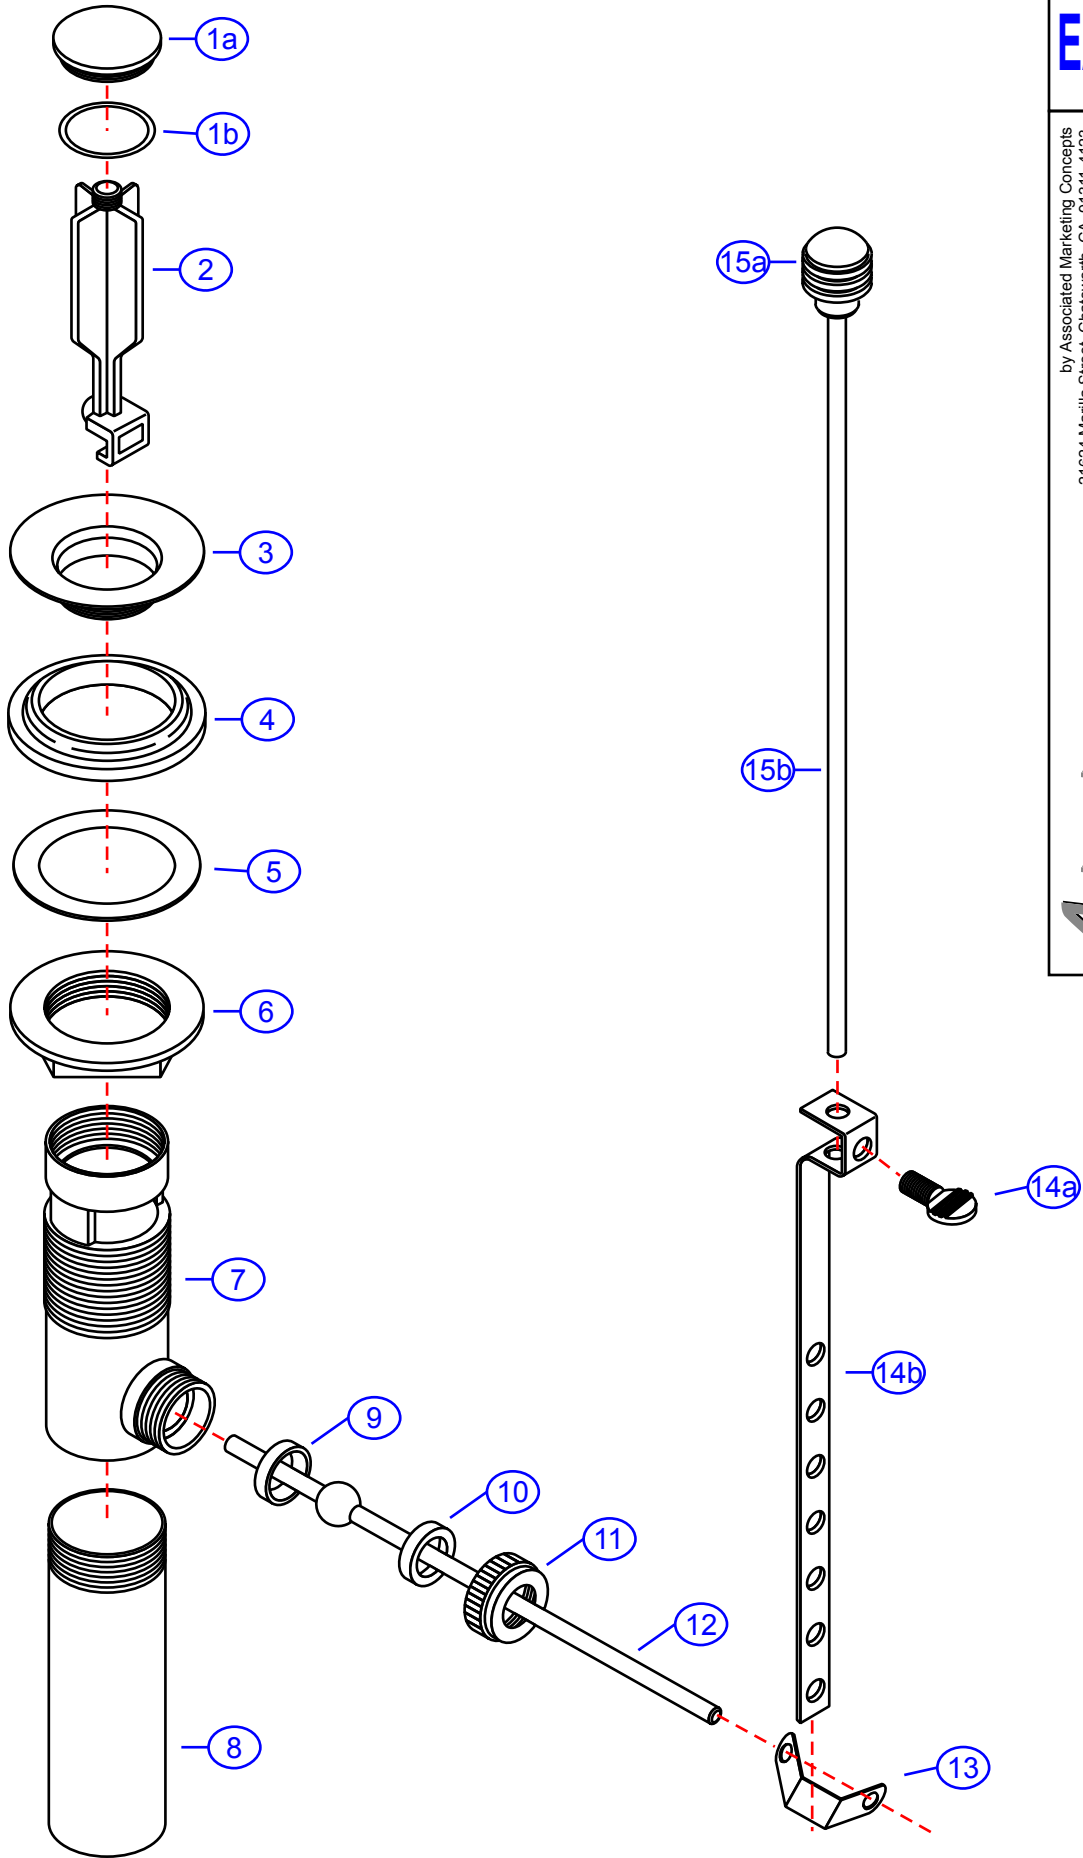

EA-505005CGL

by Associated Marketing Concepts
 21624 Marilla Street, Chatsworth, CA 91311-4123
 (800) 270-4262 • (818) 678-1651 • FAX (818) 678-1655
 www.ambassador-amc.com

By	SS	Main Finish	Chrome	Model #	EA-505005CGL
Modified/Approved	1-15-04	Accent Finish	18k Gold	Series	
Fulfillment	A505005CGL	Valve	N/A	Type	Long Pop-Up Drain Kit

EA-505005CGL

Pop-Up Drain Kit- Long/CGL

#	Description	Quantity	Part #	Finish
1	Stopper w/O-Ring	1	EA-028209GP	Gold
1a	Stopper	1	E-028023GP*	Gold
1b	O-Ring	1	E-004094	Rubber
2	Plunger	1	E-119008	Plastic
3	Flange	1	E-224006CP	Chrome
4	Washer	1	E-010059	Rubber
5	Friction Ring	1	E-013038	Plastic
6	Lock Nut	1	E-009062	Brass
7	Body	1	E-123004	Brass
8	Tailpipe	1	E-051112	Brass
9	Packing Ring	1	E-200109	Rubber
10	Packing Ring	1	E-200009	Plastic
11	Pivot Ball Nut	1	E-009063	Brass
12	Pivot Rod	1	E-026004CP	Chrome/Plastic
13	Spring Clip	1	E-120030	Chrome
14	Lift Rod Strap w/Thumb Screw	1	EA-663601CP	Chrome
14a	Lift Rod Strap	1	E-027000CP*	Chrome
14b	Thumb Screw	1	E-008070CP*	Chrome
15	Lift Rod	1	EA-025002GPL	Gold
15a	Lift Rod Knob	1	G-X4111GP*	Gold
15b	Lift Rod Shaft	1	E-125015GP*	Gold