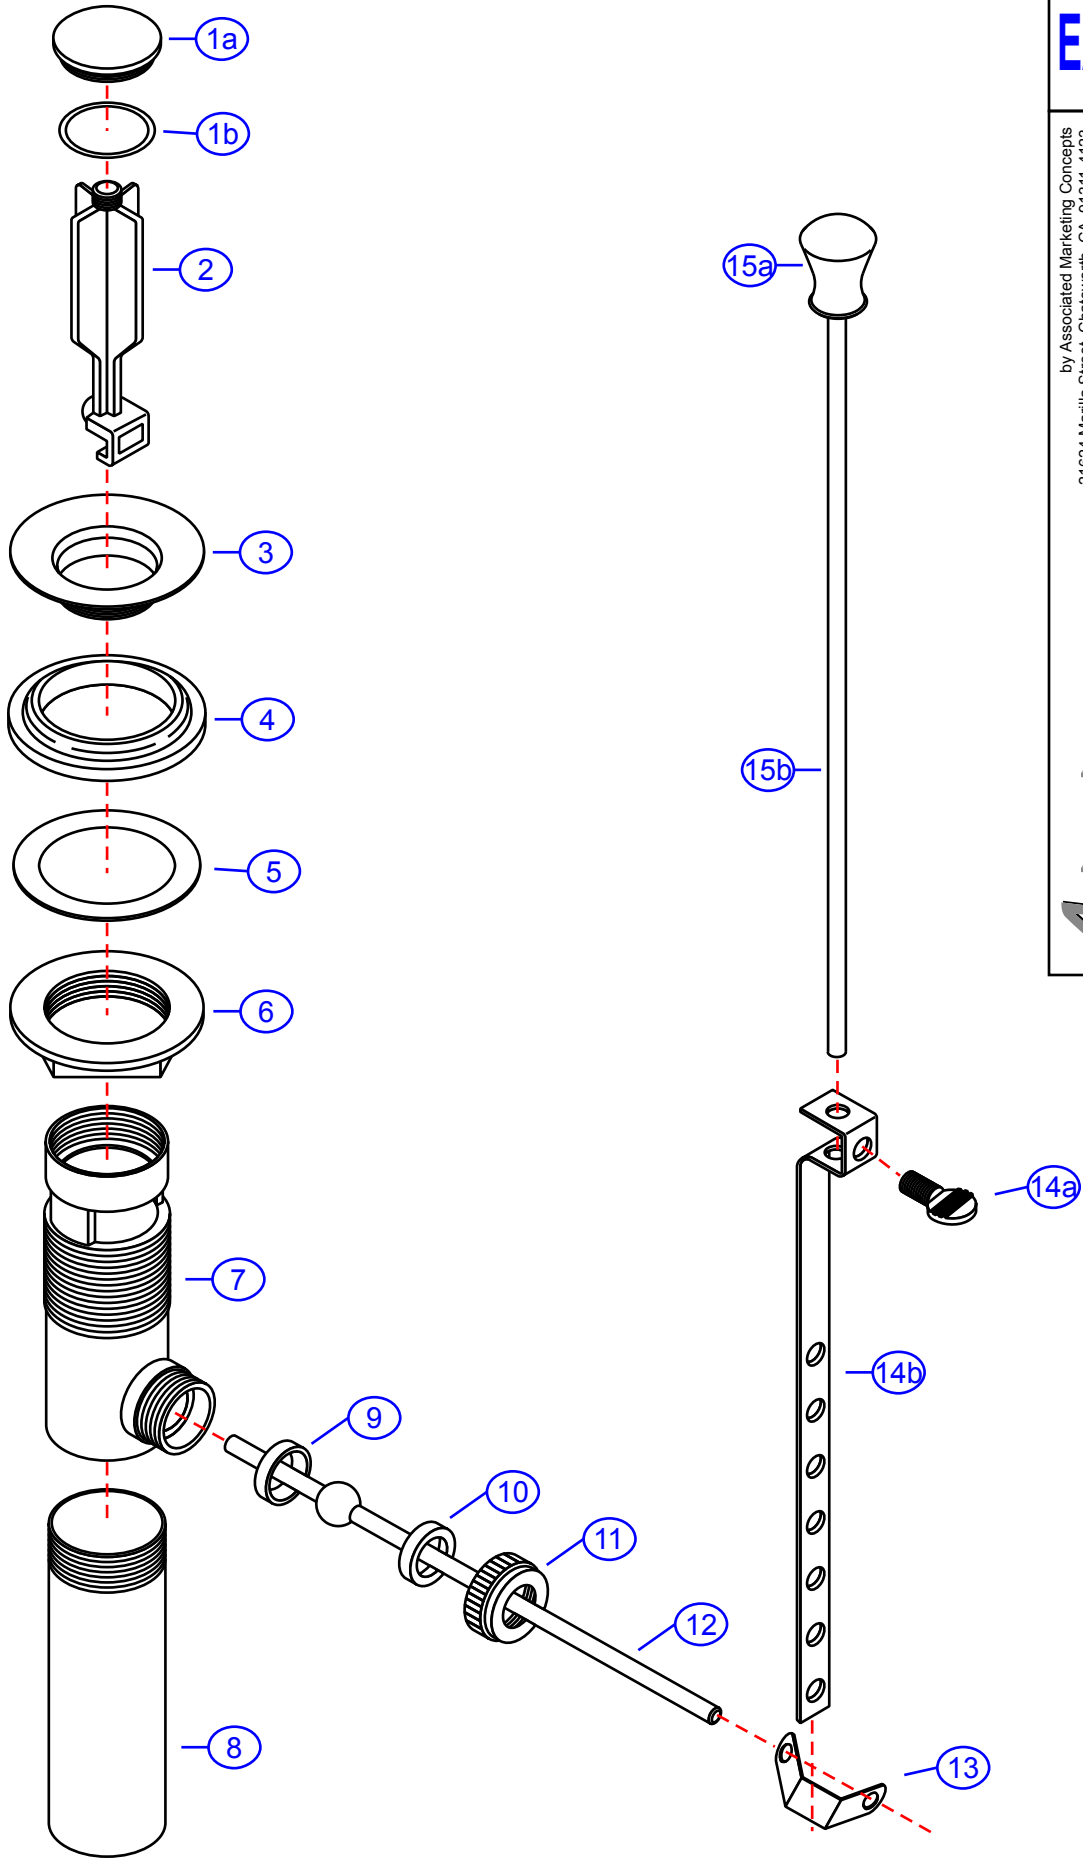

EA-505039CGL

by Associated Marketing Concepts
 21624 Marilla Street, Chatsworth, CA 91311-4123
 (800) 270-4262 | (818) 678-1651 | FAX (818) 678-1655
 www.ambassador-amc.com

By	SS	Main Finish	Chrome
Modified/Approved	1-15-04	Accent Finish	18k Gold
Fulfillment	A505039CGL	Valve	N/A
Model #	EA-505039CGL		
Series	Long		
Type	Pop-Up Drain Kit		

EA-505039CGL

Pop-Up Drain Kit- Long/CGL

#	Description	Quantity	Part #	Finish
1	Stopper w/O-Ring	1	EA-028209CP	Chrome
1a	Stopper	1	E-028023CP*	Chrome
1b	O-Ring	1	E-004094	Rubber
2	Plunger	1	E-119008	Plastic
3	Flange	1	E-224006GP	Gold
4	Washer	1	E-010059	Rubber
5	Friction Ring	1	E-013038	Plastic
6	Lock Nut	1	E-009062	Brass
7	Body	1	E-123004	Brass
8	Tailpipe	1	E-051112	Brass
9	Packing Ring	1	E-200109	Rubber
10	Packing Ring	1	E-200009	Plastic
11	Pivot Ball Nut	1	E-009063	Brass
12	Pivot Rod	1	E-026004CP	Chrome/Plastic
13	Spring Clip	1	E-120030	Metal
14	Lift Rod Strap w/Thumb Screw	1	EA-663601CP	Chrome
14a	Lift Rod Strap	1	E-027000CP*	Chrome
14b	Thumb Screw	1	E-008070CP*	Chrome
15	Lift Rod	1	EA-025116GP	Gold
15a	Lift Rod Knob	1	E-124027GP*	Gold
15b	Lift Rod Shaft	1	E-125015GP*	Gold