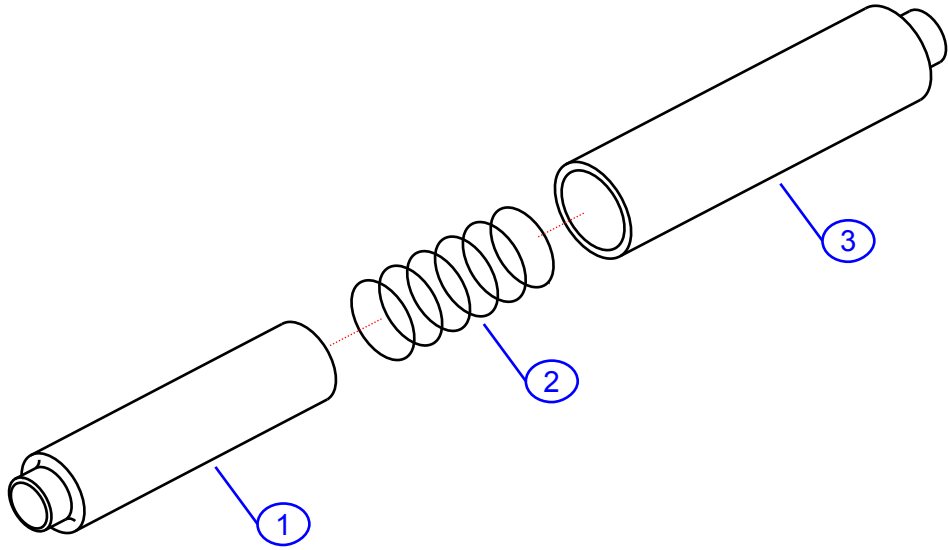

REV. CHANGE	
A	SHURflo Branded
B	Ambassador Branded
C	Refreshed

**130-0000-xx**

www.ambassadormarine.com  
800.270.4262

© Ambassador Marine, Inc.

**Ambassador**  
MARINE

Rev #	C	Package Style	OEM	Model #	<b>130-0000-xx</b>
ERP #	300000096xx	Series	Universal	Type	T.P. Roller
Drawn By	SS	Approved/Modified	11/14/2019		

NOT DRAWN TO SCALE