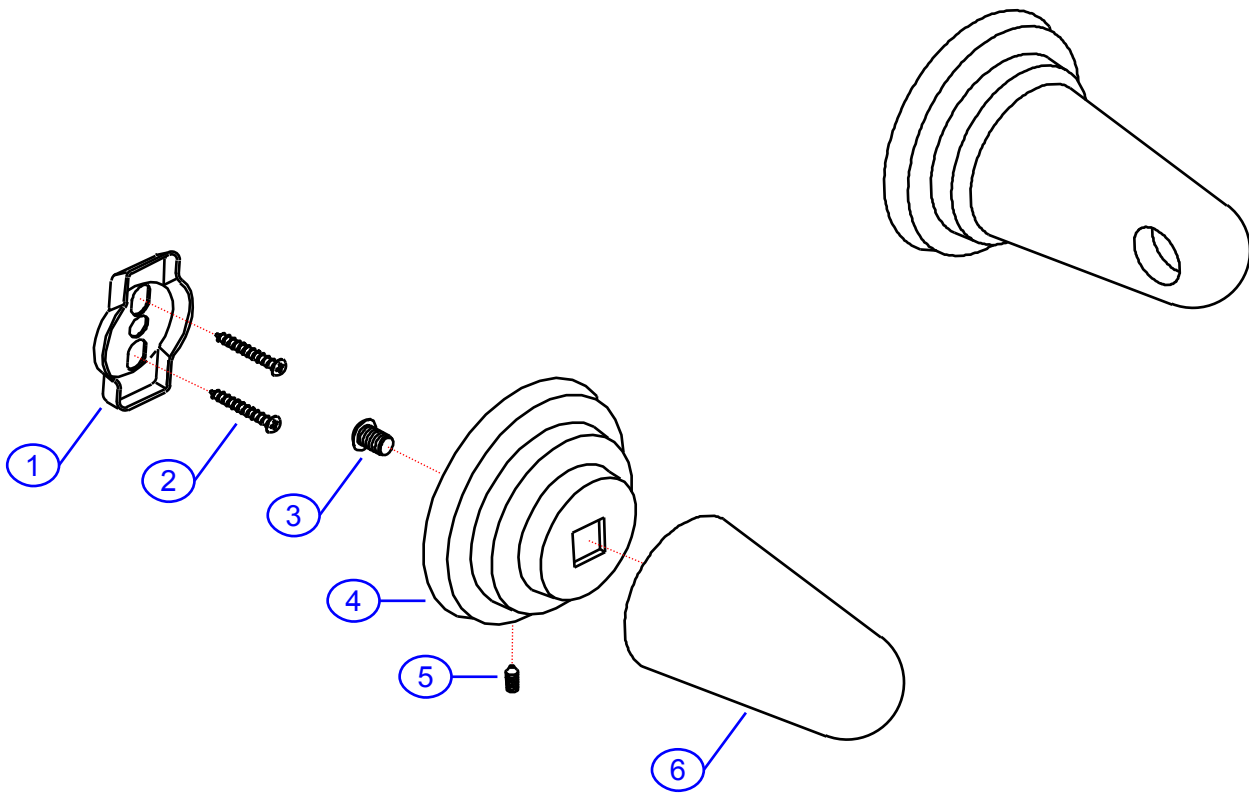

Rev. Change	
A	SHURflo branded
B	No BOM Change
C	Ambassador branded
D	

130-0106-xx

by Associated Marketing Concepts
www.ambassadormarine.com
(800) 270-4262

Ambassador
MARINE

Rev #	C	Package Style	OEM	Model #	130-0106-xx
Vendor #	A667114xx-ASJ6	Approved/Modified	5/11/12	Series	Stasis
Drawn By	SS	Type	Towel Bar/TP Post Set		

NOT DRAWN TO SCALE

130-0106-xx

Stasis

Towel Bar/TP Post Set

Rev. C

#	Description	Part #	Finish Code Suffix (i.e. EA-123456CP)						Qty
			CP						
1	Bracket	E-293003	Zn						2
2	Wall Screws	E-075022							4
3	Assembly Screw	E-292015*	Zn						2
4	Base	E-241142*	CP						2
5	Set Screw	E-075039							2
6	Body	E-240332*	CP						2