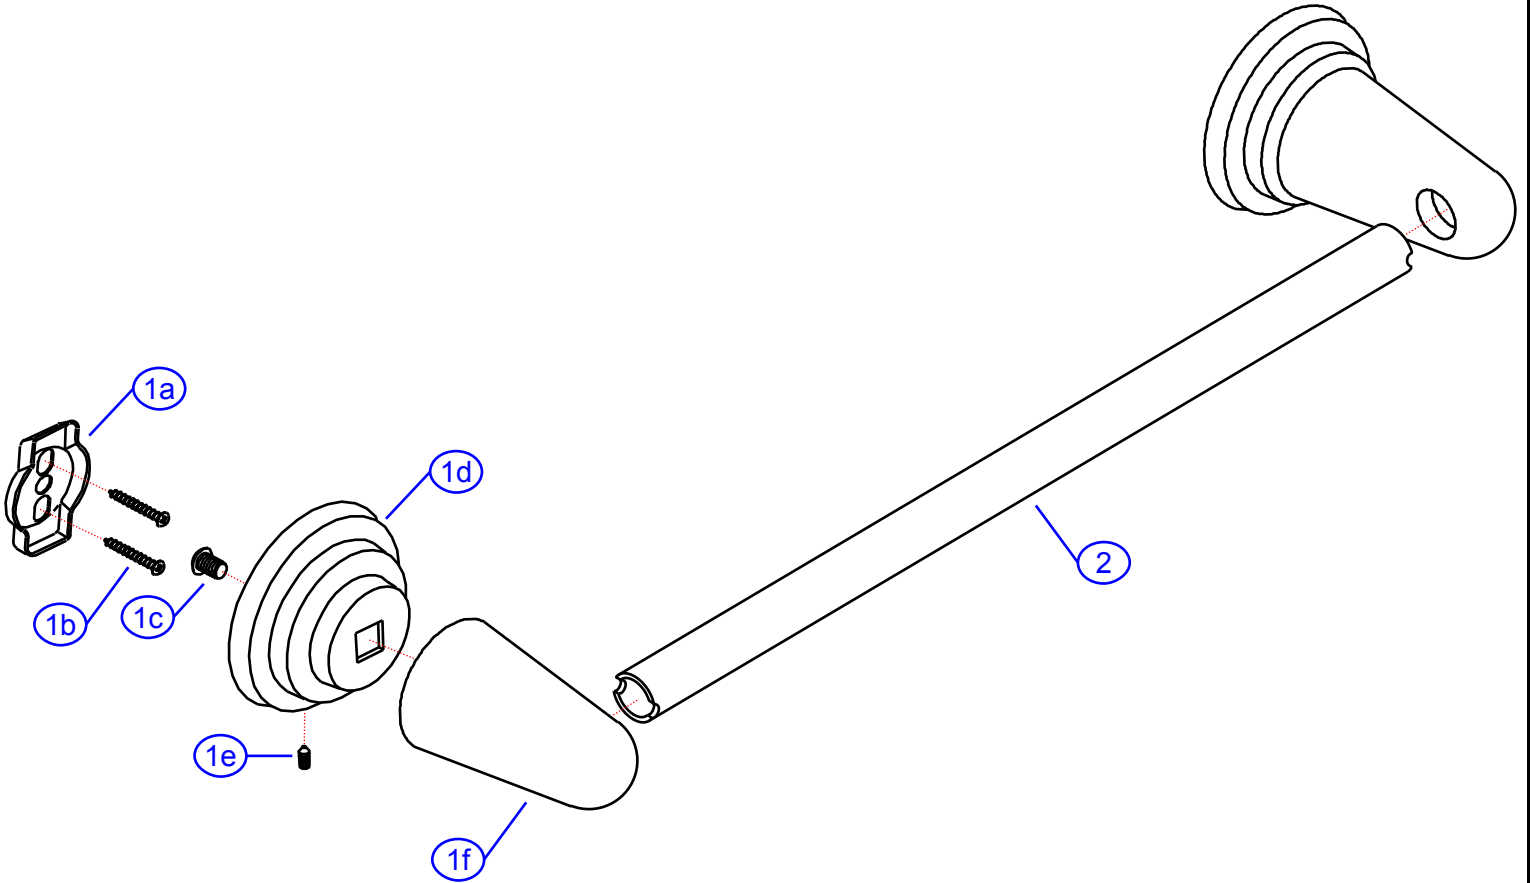

# 130-0138-xx

by Associated Marketing Concepts  
 www.ambassadormarine.com  
 (800) 270-4262

**Ambassador**  
 MARINE

Rev #	A	Package Style	OEM	Model #	<b>130-0138-xx</b>
Vendor #			N/A	Series	Stasis
Drawn By	SS	Approved/Modified	12/8/17	Type	24" Towel Bar w/ Post Set

NOT DRAWN TO SCALE