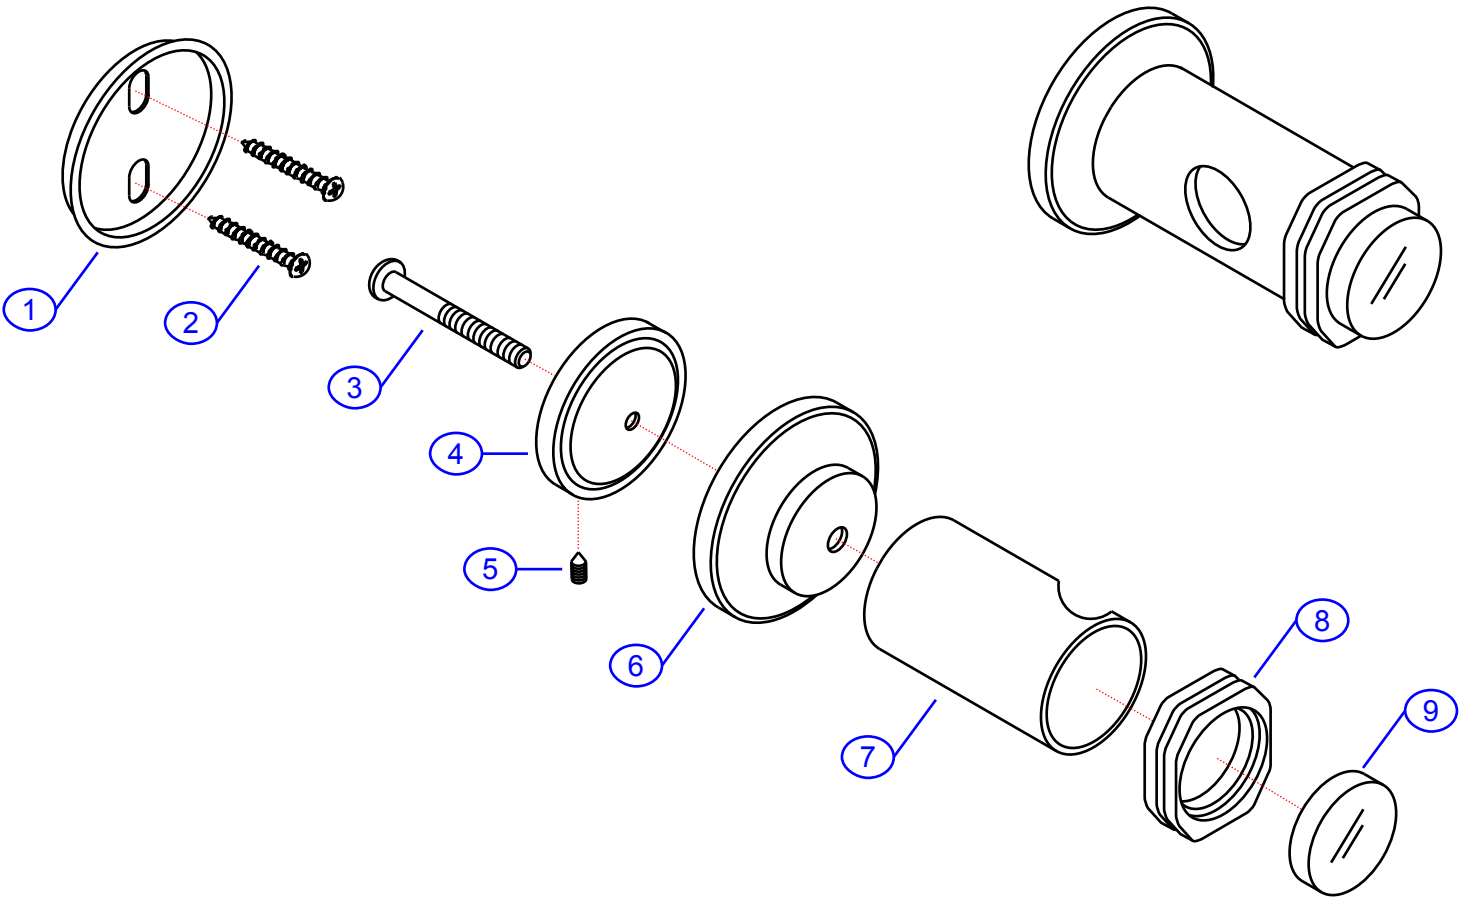

Rev. Change	
A	SHURflo branded
B	Ambassador branded
C	
D	

**130-0406-xx**

by Associated Marketing Concepts  
www.ambassadormarine.com  
(800) 270-4262

**Ambassador**  
MARINE

Rev #	B	Package Style	OEM	Model #	<b>130-0406-xx</b>
Vendor #	A667112xx-ASJ6	Approved/Modified		Series	Pisces
Drawn By	SS	5/16/12		Type	Towel Bar/TP Post Set

NOT DRAWN TO SCALE