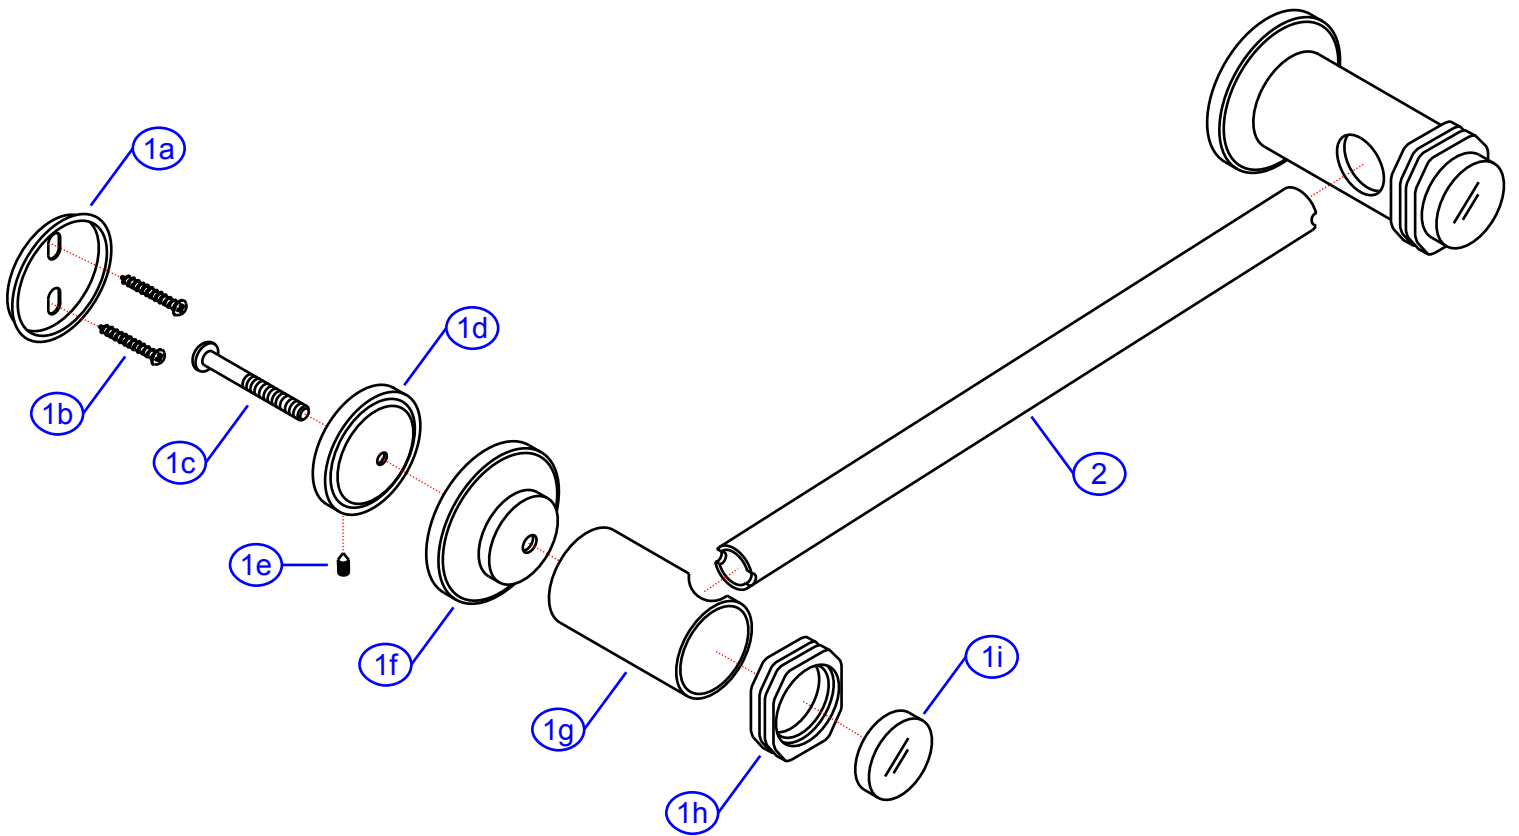

Rev. Change	
A	SHURflo branded
B	SS Screws / No Screw Mollies
C	Ambassador branded
D	

130-0425-xx

by Associated Marketing Concepts
www.ambassadormarine.com
(800) 270-4262

Ambassador
MARINE

Rev #	C	Package Style	OEM	Model #	130-0425-xx	
Vendor #				Series	Pisces	
Drawn By	SS		N/A	Type	18" Towel Bar w/ Post Set	
				Approved/Modified	12/8/17	

NOT DRAWN TO SCALE