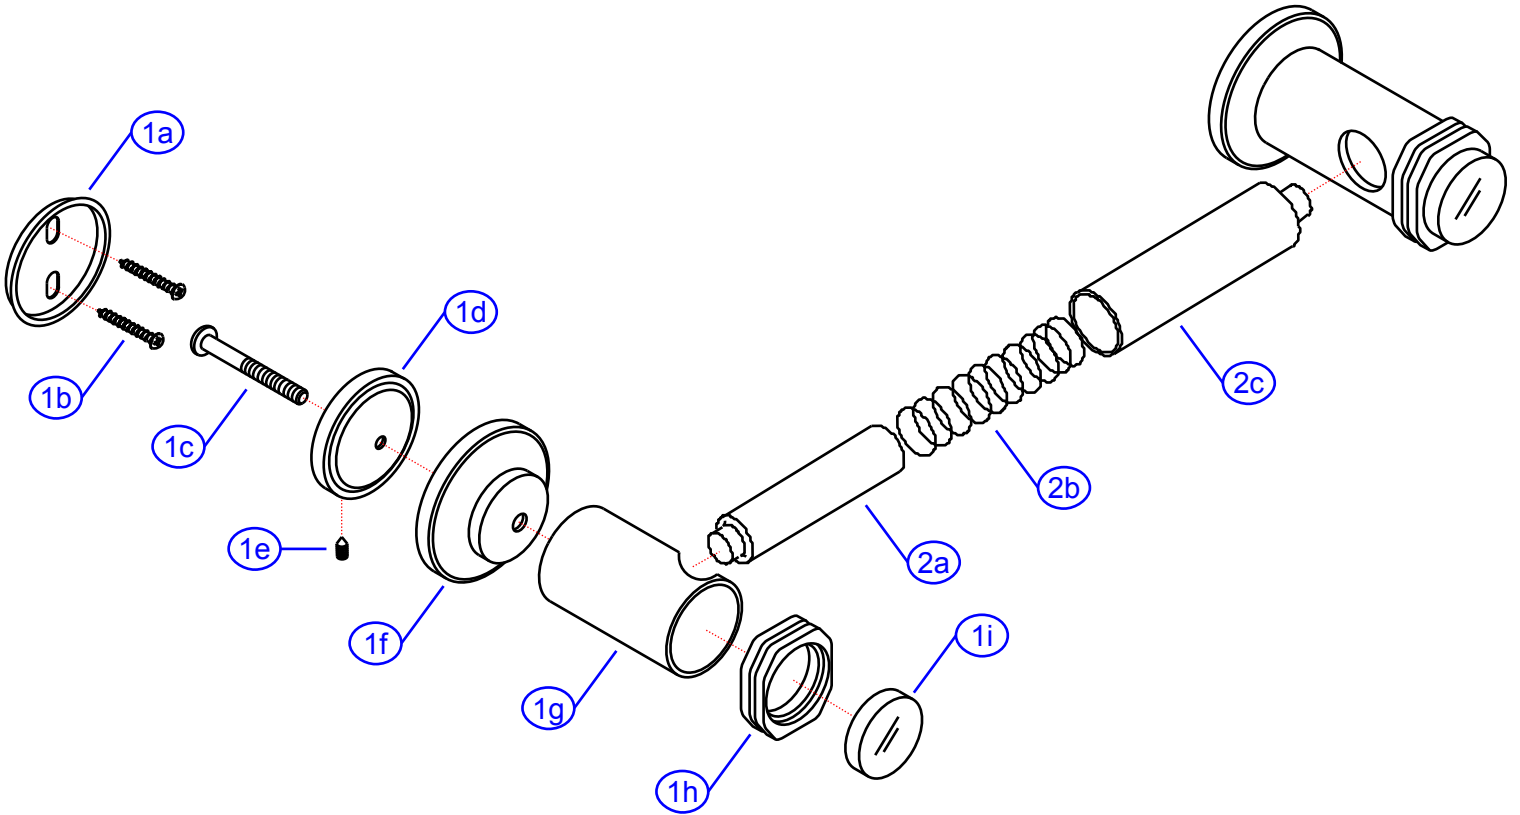

Rev. Change	
A	Ambassador branded
B	
C	
D	

130-0426-xx

by Associated Marketing Concepts
www.ambassadormarine.com
(800) 270-4262

Ambassador
MARINE

Rev #	A	Package Style	OEM	Model #	130-0426-xx
Vendor #				Series	Pisces
Drawn By	SS		N/A	Type	TP Roller w/ Post Set
			Approved/Modified		12/8/17

NOT DRAWN TO SCALE