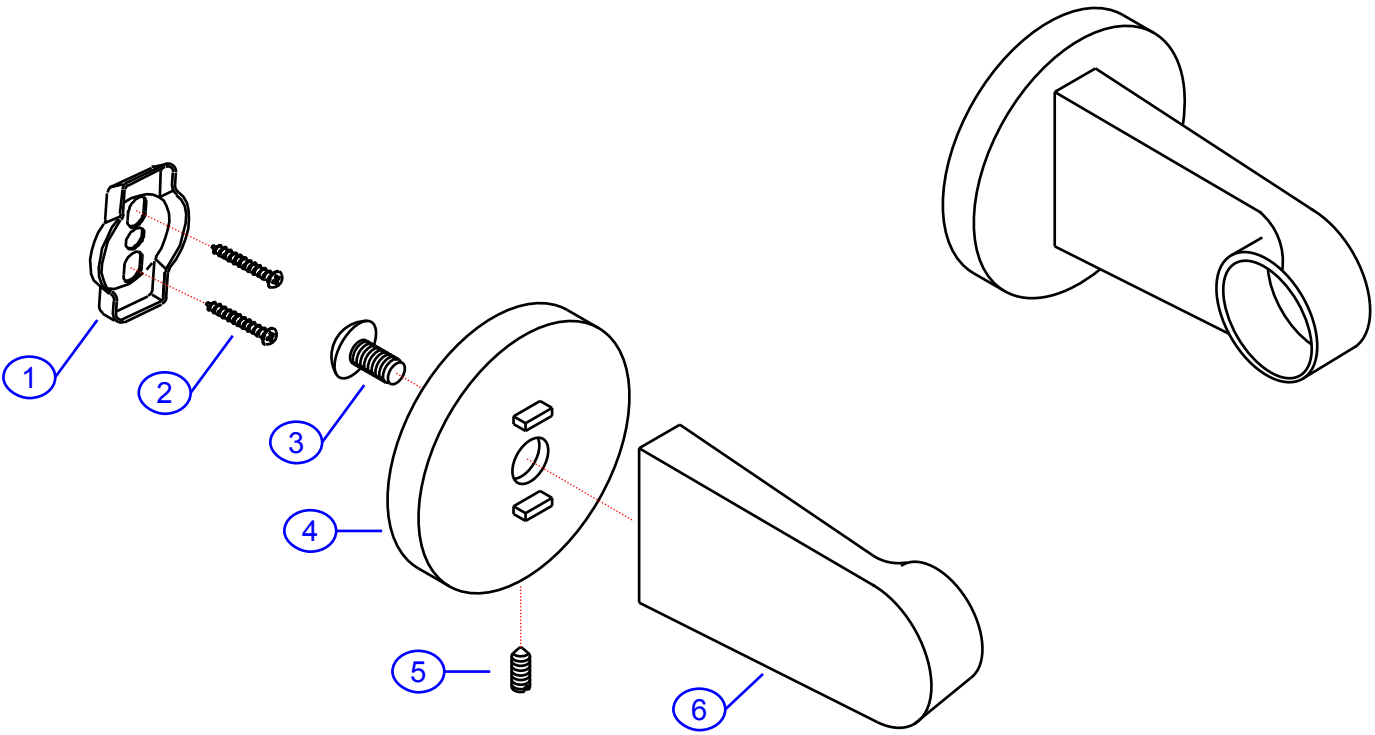

Rev. Change	
A	Ambassador branded
B	
C	
D	

130-1006-xx

by Associated Marketing Concepts
www.ambassadormarine.com
(800) 270-4262

Ambassador
MARINE

Rev #	A	Package Style	OEM	Model #	130-1006-xx
Vendor #	A667148xx-ASJ6	Series	Nautilus		
Drawn By	SS	Approved/Modified	5/17/12	Type	Towel Bar/TP Post Set

NOT DRAWN TO SCALE

130-1006-xx

Nautilus

Towel Bar/TP Post Set

Rev. A

#	Description	Part #	Finish Code Suffix (i.e. EA-123456CP)					Qty
			CP	NP				
1	Bracket	E-293003	Zn	Zn				2
2	Wall Screws	E-075022						4
3	Assembly Screw	E-292517*	Zn	Zn				2
4	Base	E-241112*	CP	NP				2
5	Set Screw	E-053009*						2
6	Body	E-245001*	CP	NP				2

* - Part is not available individually. "Assembled" item is required.

All sub-components included within assembly (i.e. "1" includes "1a", "1b", "1c", etc.) Revised 5/17/2012