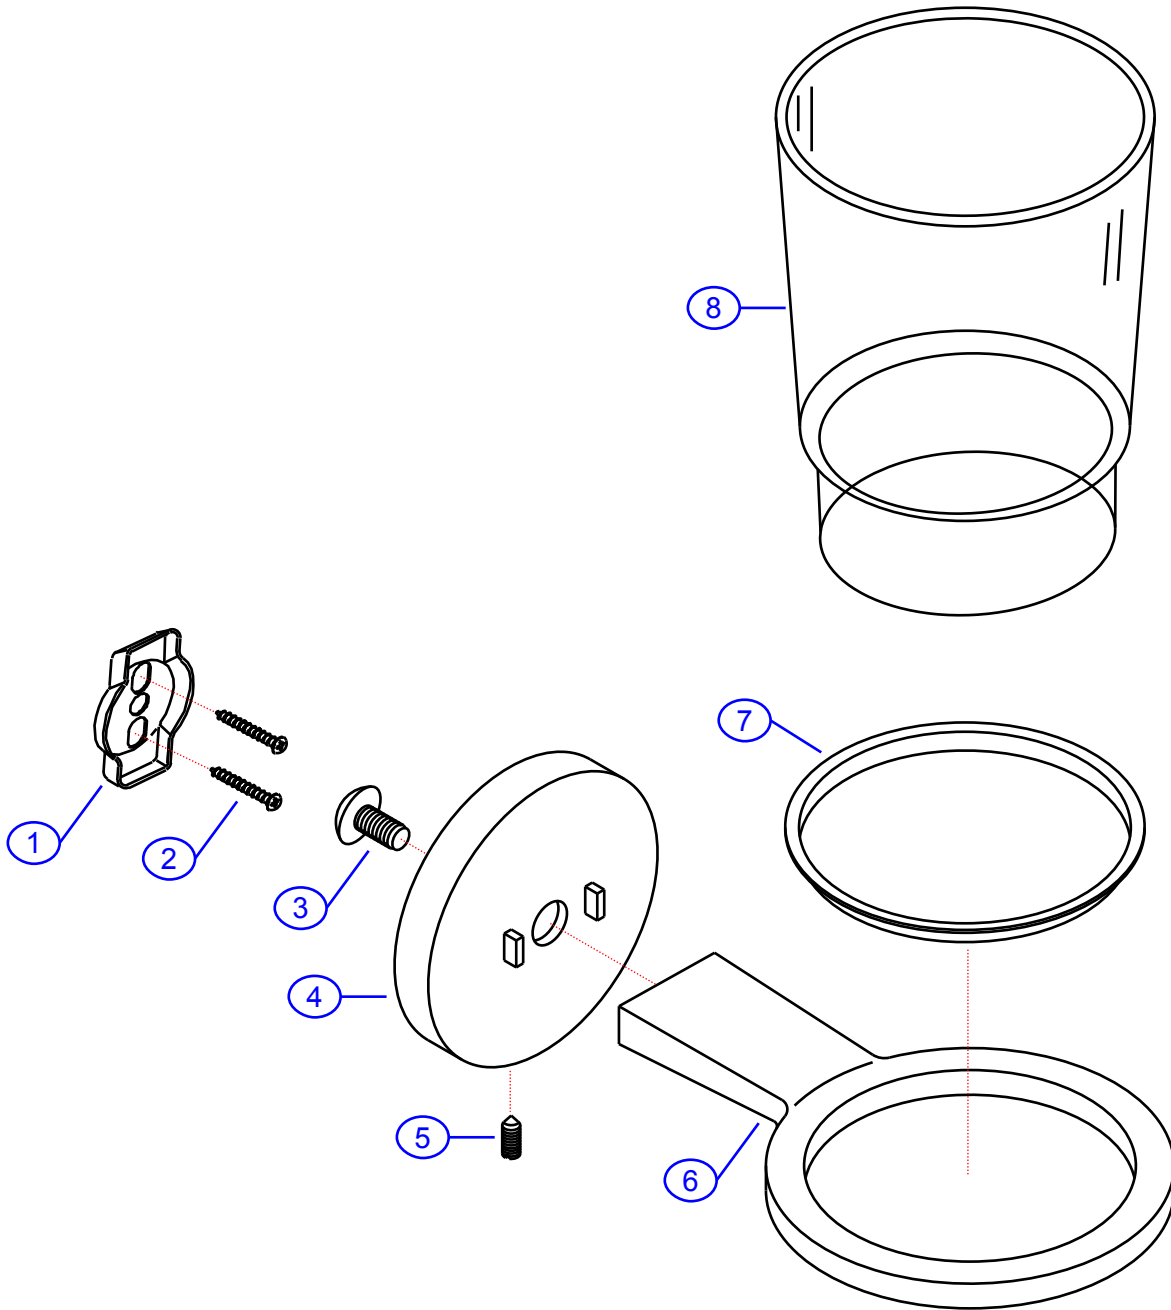

Rev. Change	
A	Ambassador branded
B	
C	
D	

130-1008-xx

by Associated Marketing Concepts
www.ambassadormarine.com
(800) 270-4262

Ambassador
MARINE

Rev #	A	Package Style	OEM	Model #	130-1008-xx
Vendor #	B4161101xx-ASJ6	Series	Nautilus		
Drawn By	SS	Approved/Modified	5/17/12	Type	Cup Holder

NOT DRAWN TO SCALE