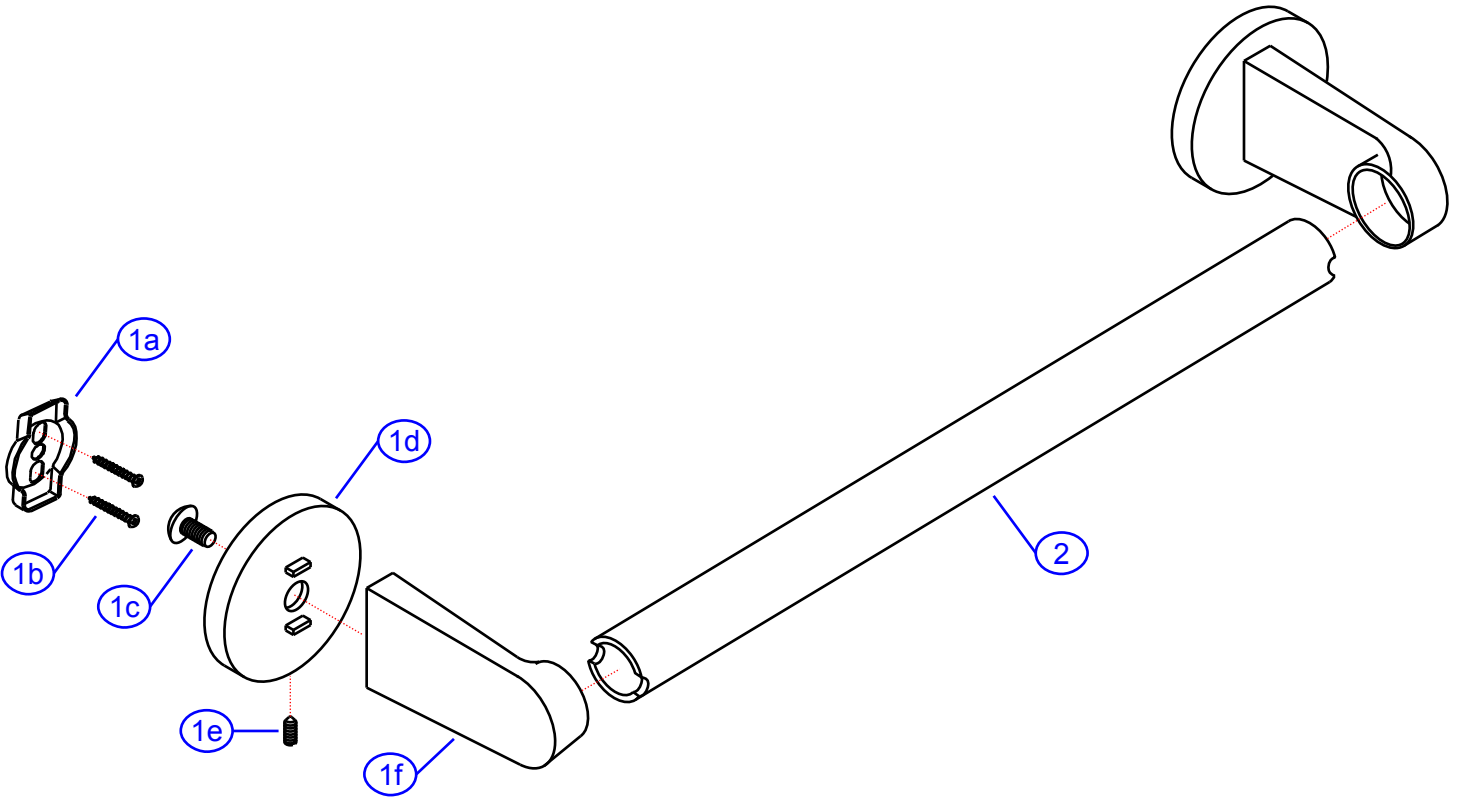

# 130-1025-xx

by Associated Marketing Concepts  
 www.ambassadormarine.com  
 (800) 270-4262

Rev #	A	Package Style	OEM	Model #	130-1025-xx
Vendor #				Series	Nautilus
Drawn By	SS		N/A	Approved/Modified	12/8/17
				Type	18" Towel Bar w/ Post Set

NOT DRAWN TO SCALE