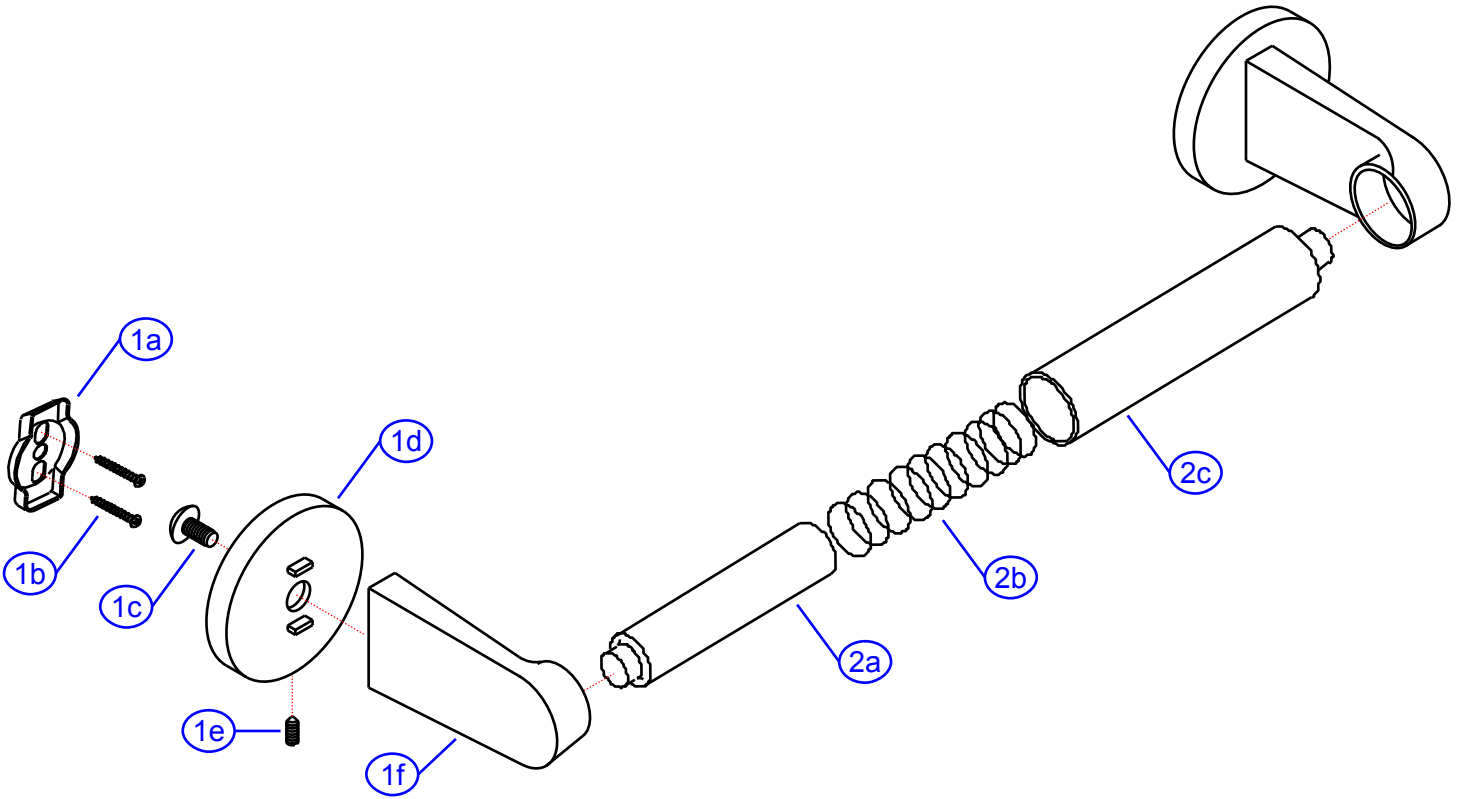

| | | | | | | |
|----------|----|---------------|-------------------|---------|--------------------|-----------------------|
| Rev # | A | Package Style | OEM | Model # | 130-1026-xx | |
| Vendor # | | | N/A | Series | Nautilus | |
| Drawn By | SS | | Approved/Modified | 12/8/17 | Type | TP Roller w/ Post Set |

NOT DRAWN TO SCALE