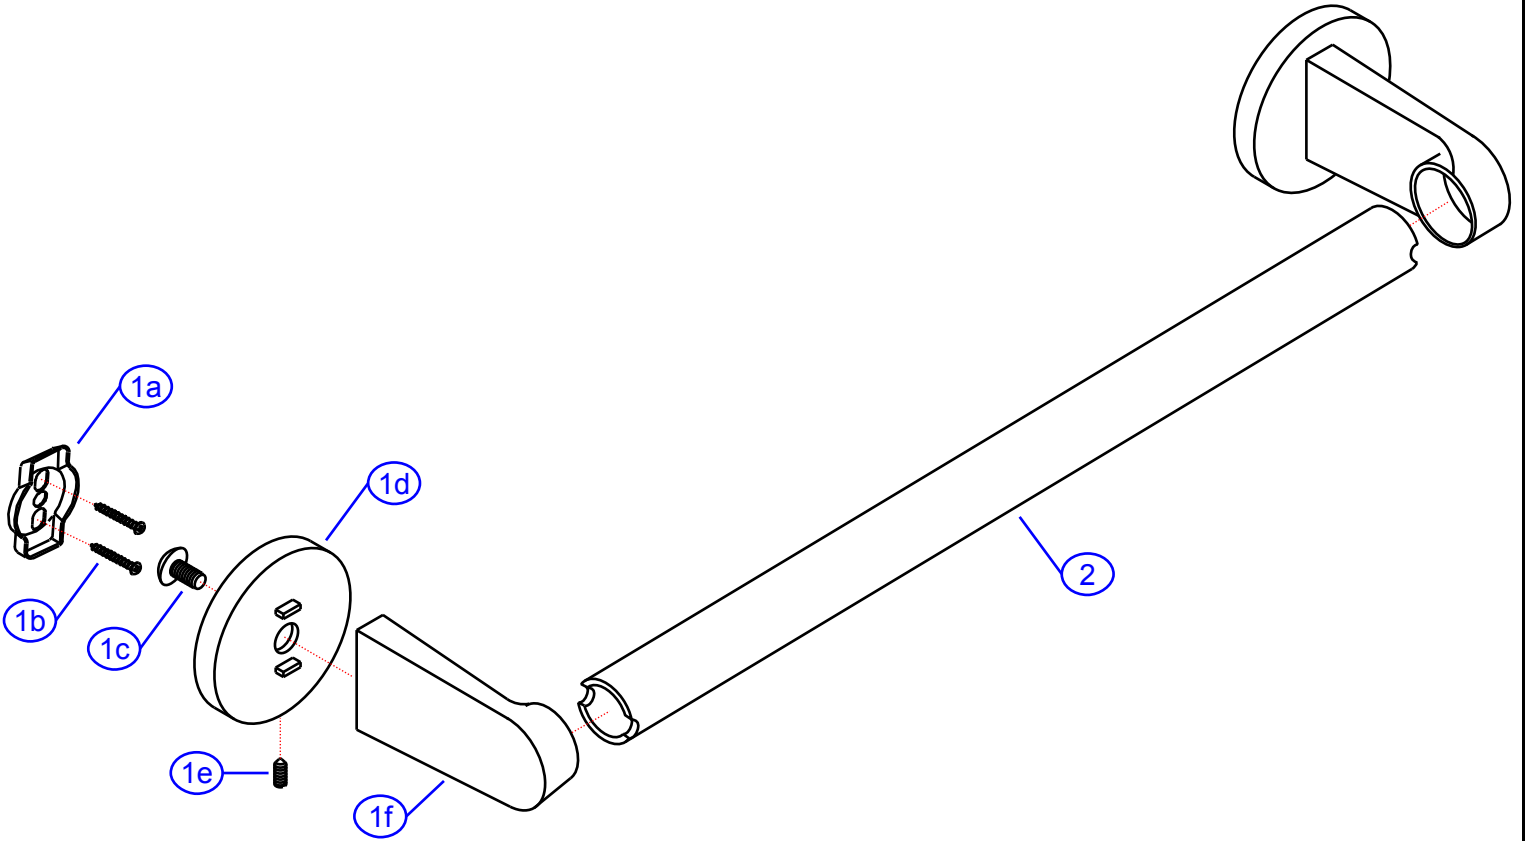

Rev. Change	
A	Ambassador branded
B	
C	
D	

130-1038-xx

by Associated Marketing Concepts
 www.ambassadormarine.com
 (800) 270-4262

Rev #	A	Package Style	OEM	Model #	130-1038-xx
Vendor #				Series	Nautilus
Drawn By	SS		N/A	Approved/Modified	12/8/17
				Type	24" Towel Bar w/ Post Set

NOT DRAWN TO SCALE