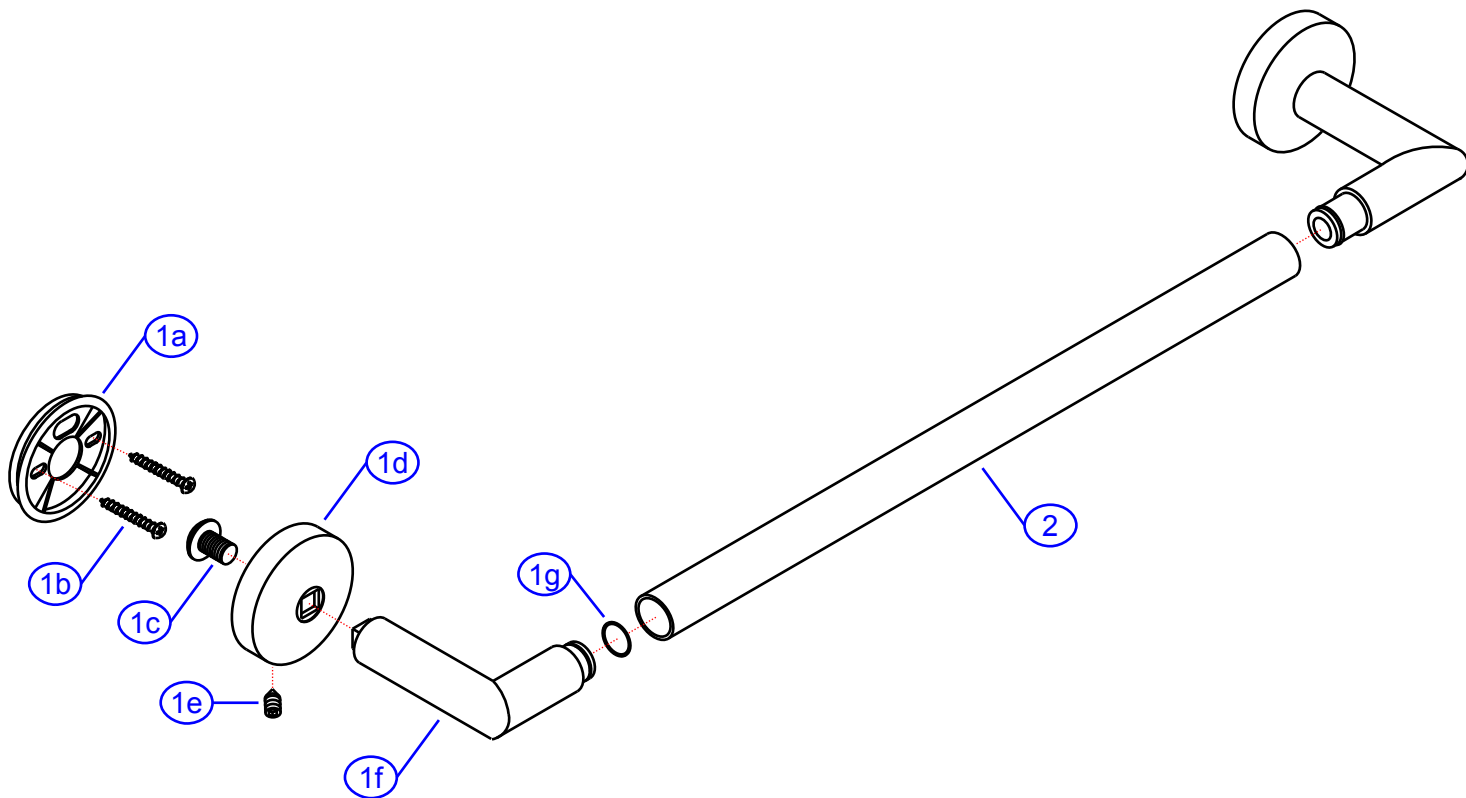

Rev. Change

A	Ambassador branded
B	
C	
D	

130-1425-xx

by Associated Marketing Concepts
www.ambassadormarine.com
(800) 270-4262

Ambassador
MARINE

Rev #	A	Package Style	OEM	Model #	130-1425-xx
Vendor #		Vendor #	N/A	Series	Aviani / Allure
Drawn By	SS	Approved/Modified	12/8/17	Type	18" Towel Bar w/ Post Set

NOT DRAWN TO SCALE