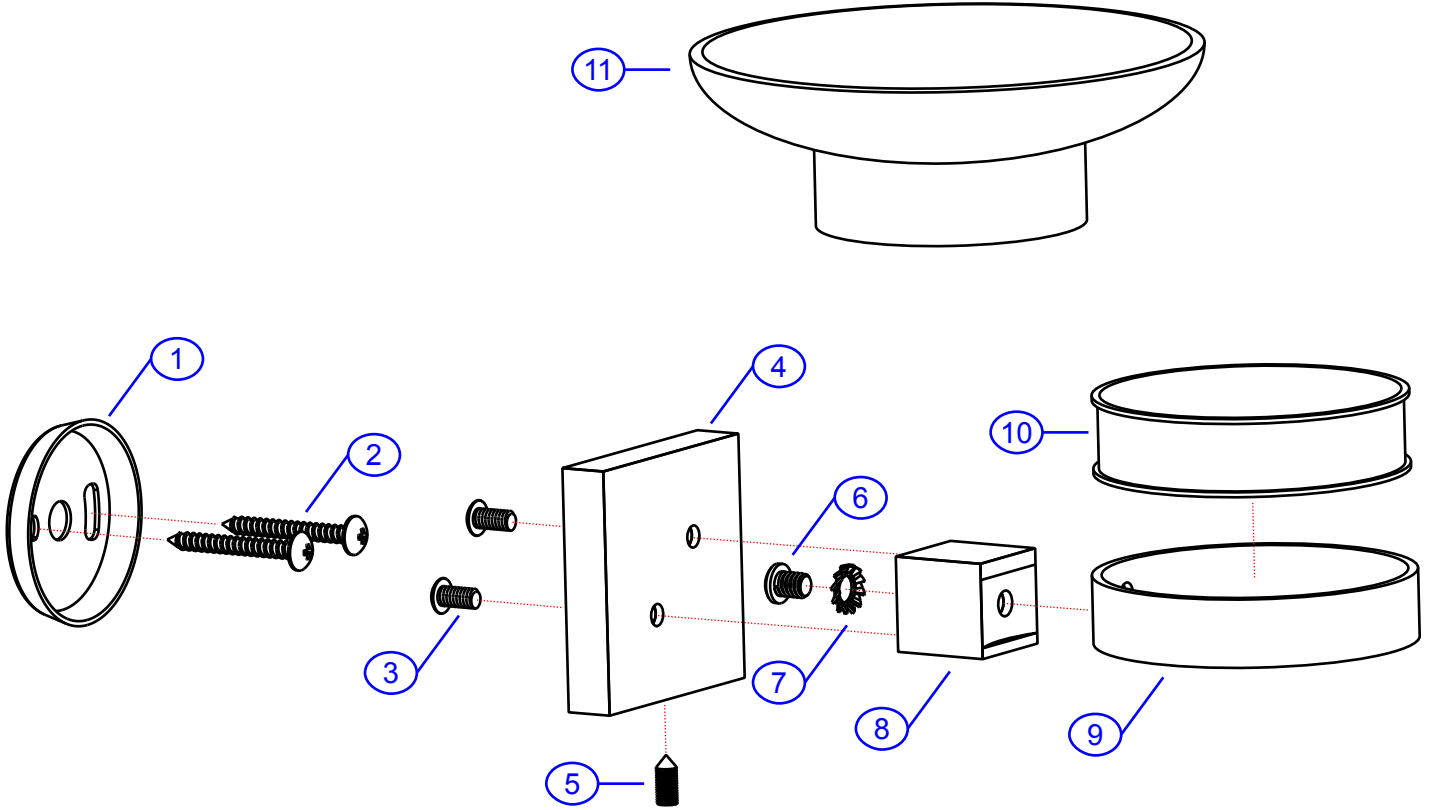

REV. CHANGE	
A	Ambassador Branded

130-2209-xx

www.ambassadormarine.com
800.270.4262

© Ambassador Marine, Inc.

Ambassador
MARINE

Rev #	A	Package Style	OEM	Model #	130-2209-xx	
ERP #	1308806xx	Approved/Modified	07/31/2023	Series	Erissa	
Drawn By	SS	Type	Soap Dish			

NOT DRAWN TO SCALE