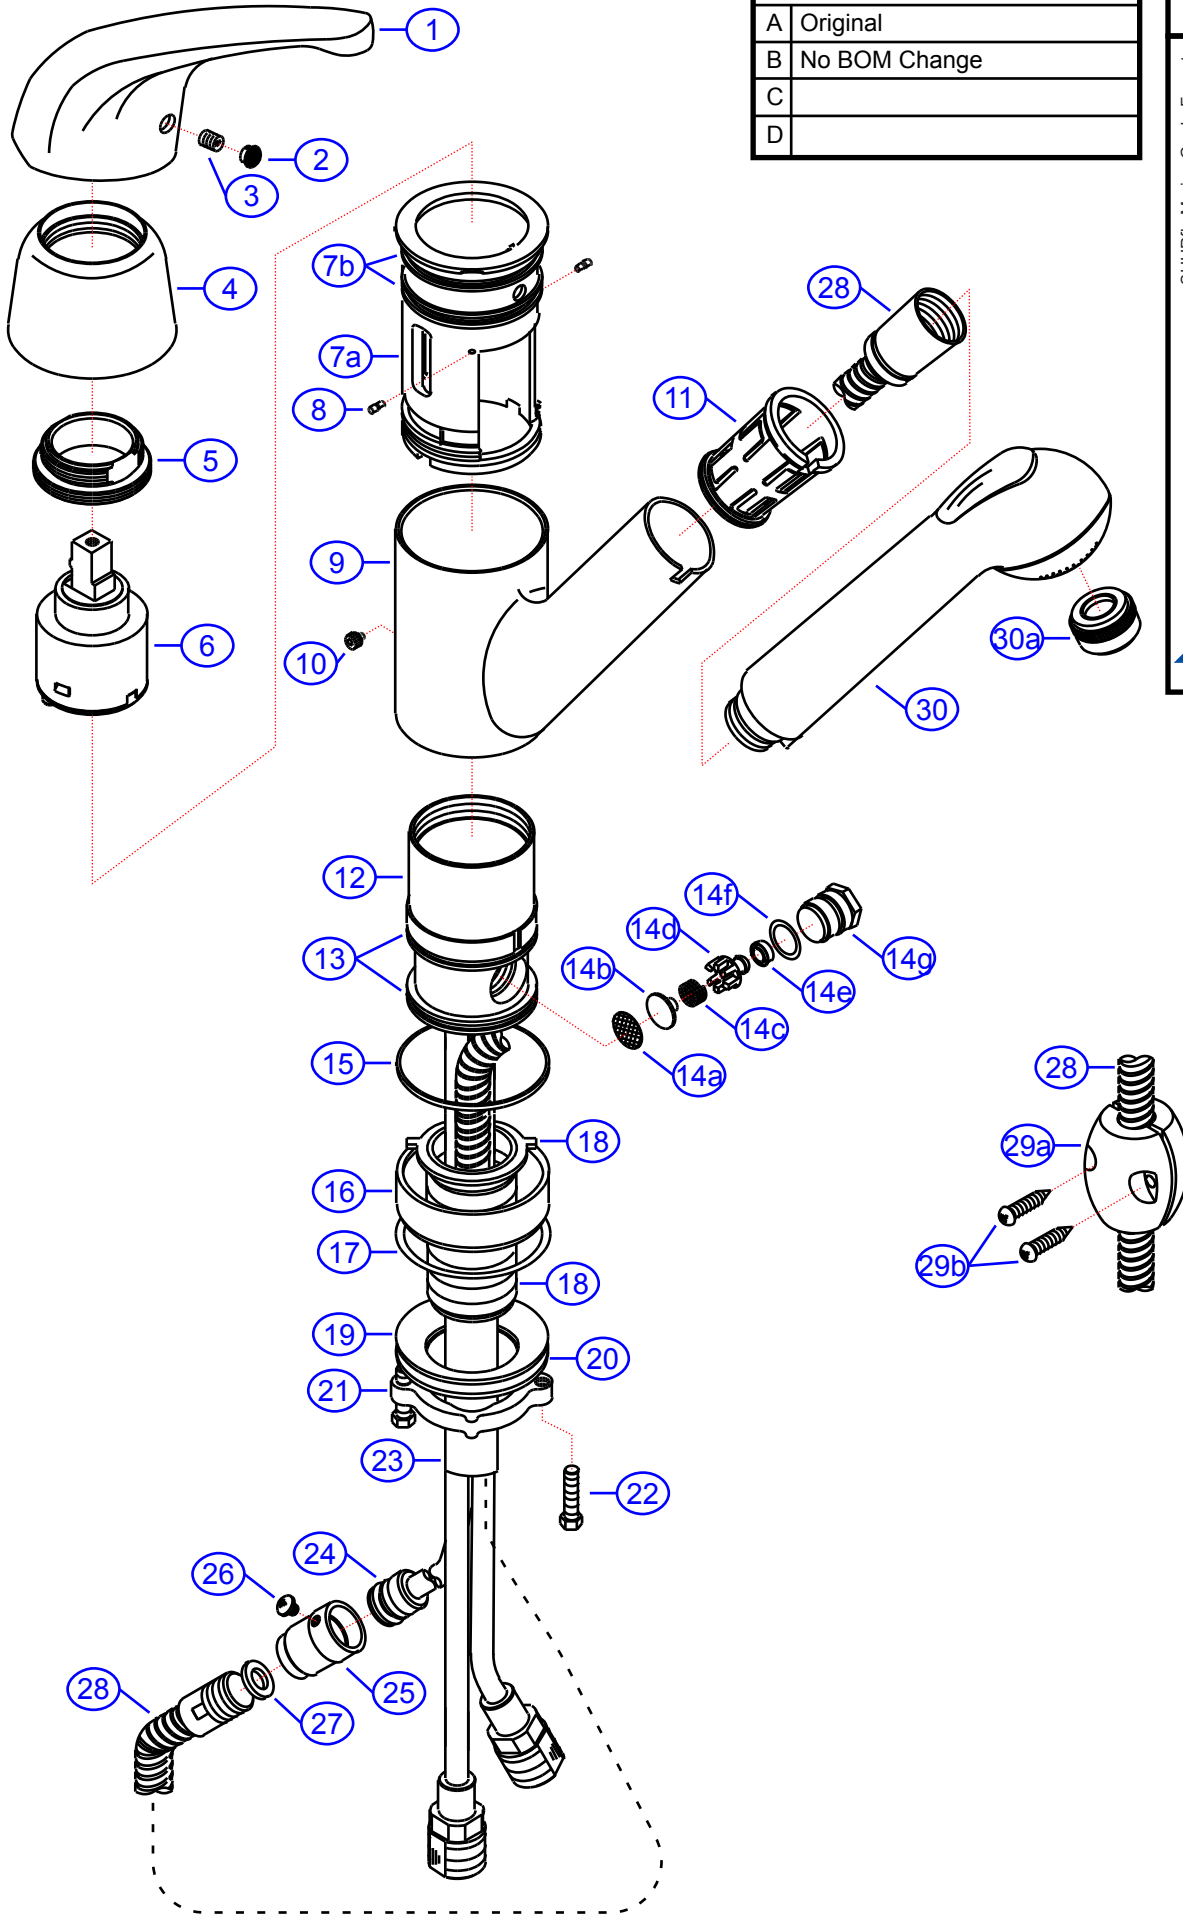

132-0003-xx

Rev. Change	
A	Original
B	No BOM Change
C	
D	

SHURflo Marine Grade Faucets
 5900 Katiella Ave., Cypress, CA 90630
 800.854.3218 • 562.795.5200 • Fax 562.795.7564
 www.shurflo.com

Rev #	B	Package Style	OEM	Model #	132-0003-xx
Vendor #	FP1B4002xx-ASJ8	Series	Universal (Pacifica)		
Drawn By	SS	Approved/Modified	12/29/05	Type	Pull-Out Galley Faucet

NOT DRAWN TO SCALE

132-0003-xx

Universal (Pacifica)
 Pull-Out Galley Faucet
 Rev. B

#	Description	Part #	Finish				Qty
			CP	NP	CG	WH	
1	Pacifica Handle	E-029036	CP	NP	CP	WH	1
2	Red/Blue Plug	E-028065					1
3	Set Screw	E-008103					1
4	Cap	E-103019	CP	NP	CP	WH	1
5	Retainer Nut	E-104008					1
6	Ceramic Disk Cartridge	E-507348N					1
7	Body Housing Assembly	EA-663458-3	KP	KP	KP	WH	1
7a	Body Housing	E-301013*	KP	KP	KP	WH	1
7b	O-Ring	E-004045N					2
8	Pin	E-003000					2
9	Spout Hub	E-300201	CP	NP	CP	WH	1
10	Hub Set Screw	E-008026					1
11	Hose Nest	E-126003	KP	KP	KP	WH	1
12	Valve Body	E-055210N					1
13	O-Ring	E-004057					2
14	IVB Assembly	EA-xxxx*					1
14a	IVB Component	E-022005*					1
14b	IVB Component	E-034013N*					1
14c	Spring	E-005012*					1
14d	IVB Component	E-208011N*					1
14e	IVB Component	E-010008N*					1
14f	O-Ring	E-004079N*					1
14g	IVB Component	E-033007N*	CP	CP	CP	CP	1
15	Packing Ring	E-207001	KP	KP	KP	WH	1
16	Base	E-034001	CP	NP	GP	WH	1
17	O-Ring	E-004069					1
18	Mounting Shaft	E-035172*					1
19	Rubber Washer	E-010021					1
20	Metal Washer	E-013010	NI	NI	NI	NI	1
21	Lock Nut	E-009046					1
22	Lock Nut Screw	E-008045					2
23	Hose Guide	E-227001					1
24	O-Ring	E-004002N					1
24	Pipe Adapter	E-021004N					1
26	Pipe Adapter Screw	E-008048					1
27	Washer	E-010035N					1
28	Flex Hose	E-511004N	CP	CP	CP	CP	1
29	Hose Weight & Screw Assembly	EA-504079					1
29a	Hose Weight	E-xxxx*					1
29b	Screws	E-xxxx*					2
30	Spout Head	E-523026N	CP	NP	CG	WC	1
30a	Aerator	E-500027N	CP	NP	GP	CP	1