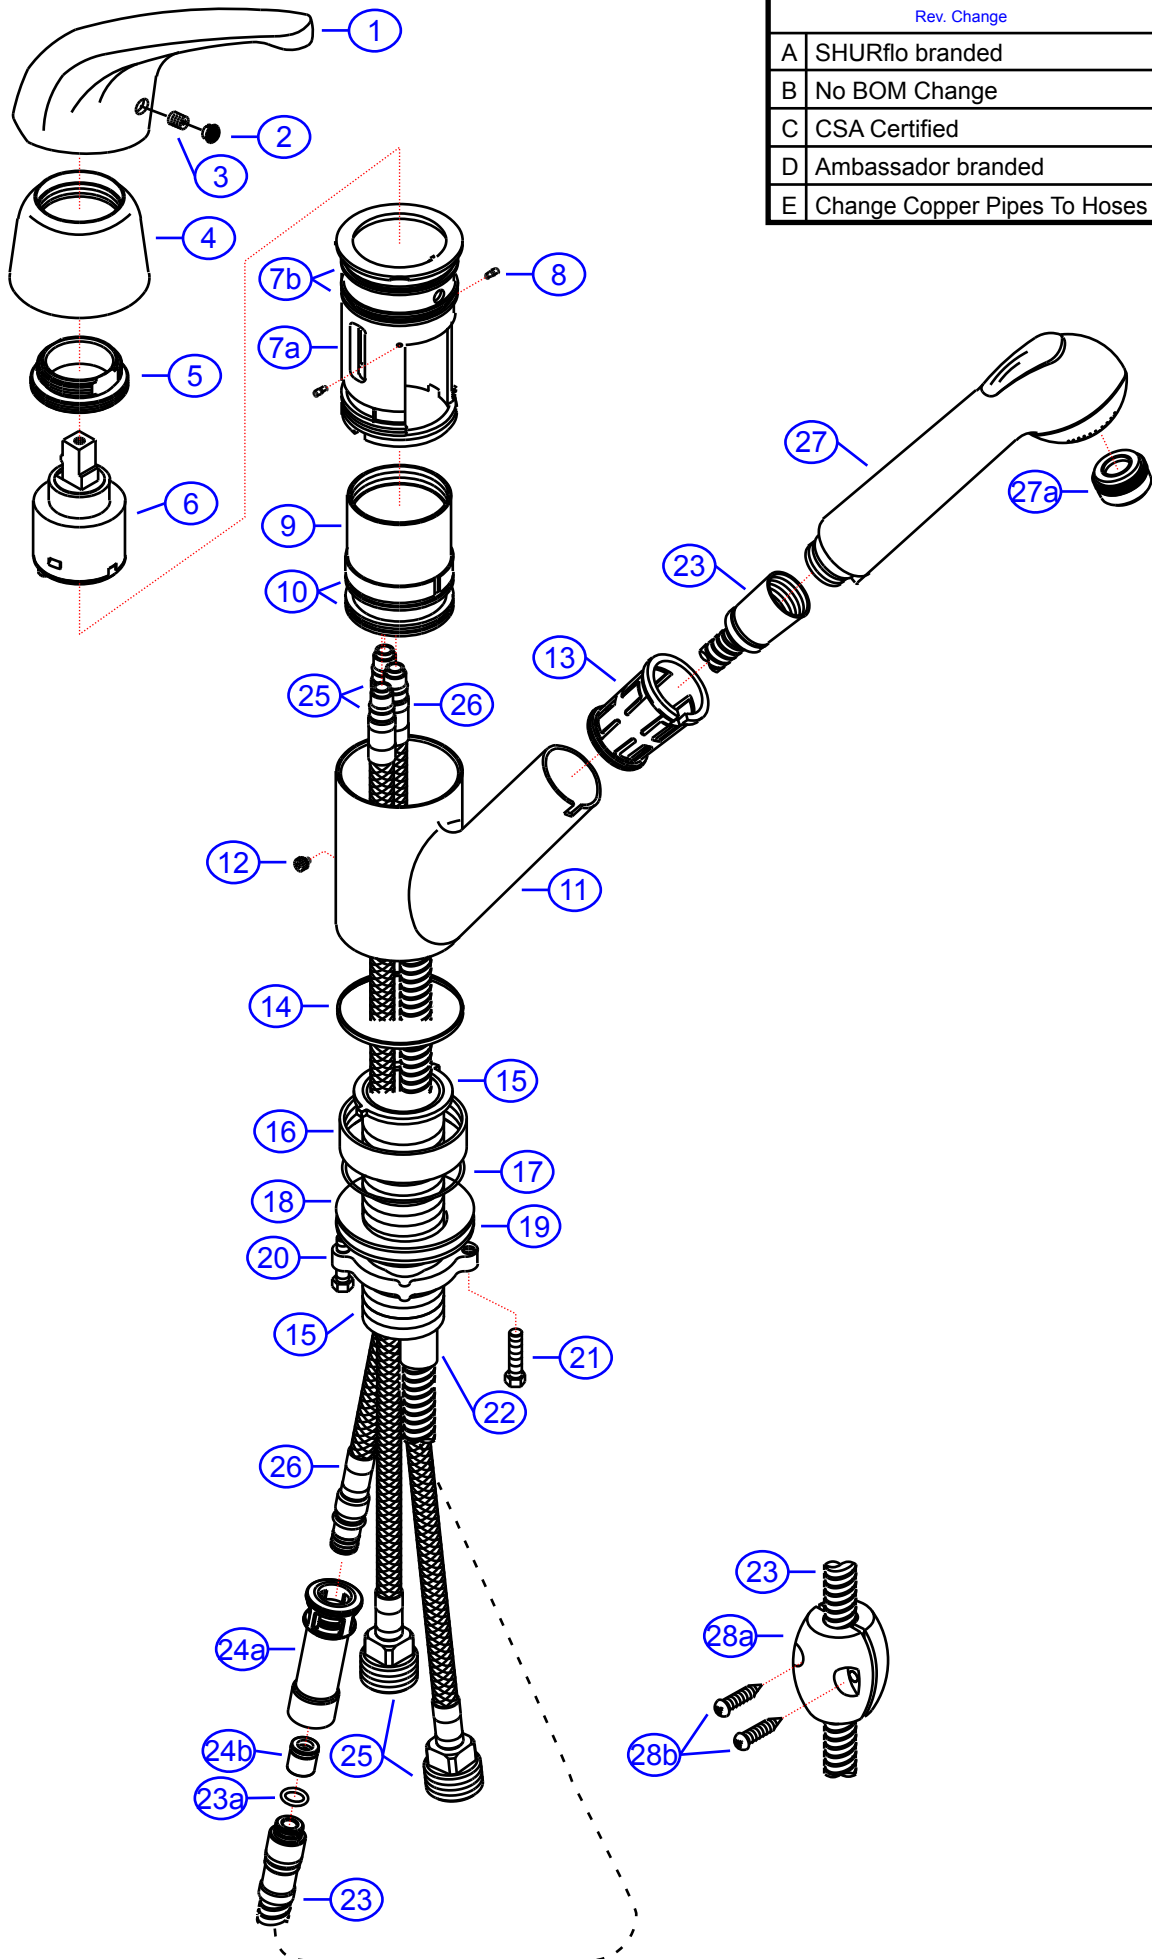

132-0003-xx

by Associated Marketing Concepts
www.ambassadormarine.com
(800) 270-4262

Ambassador
MARINE

Rev #	E	Package Style	OEM	Model #	132-0003-xx
Vendor #	FP1B4002xx-ASJ6	Series	Universal (Pacifica)	Type	Pull-Out Galley Faucet (CSA)
Drawn By	SS	Approved/Modified	05/06/14		

Rev. Change	
A	SHURflo branded
B	No BOM Change
C	CSA Certified
D	Ambassador branded
E	Change Copper Pipes To Hoses

NOT DRAWN TO SCALE