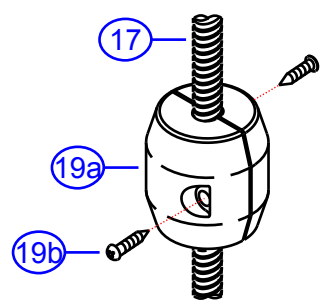

REV. CHANGE	
A	Ambassador Branded

132-1735-xx

www.ambassadormarine.com 800.270.4262		© Ambassador Marine, Inc.	
	Model #	132-1735-xx	
	Package Style	OEM	
Rev #	A	Series	Aidack
ERP #	N/A	Type	Pull-Out Galley Faucet
Drawn By	SS	Approved/Modified	08/20/21

NOT DRAWN TO SCALE