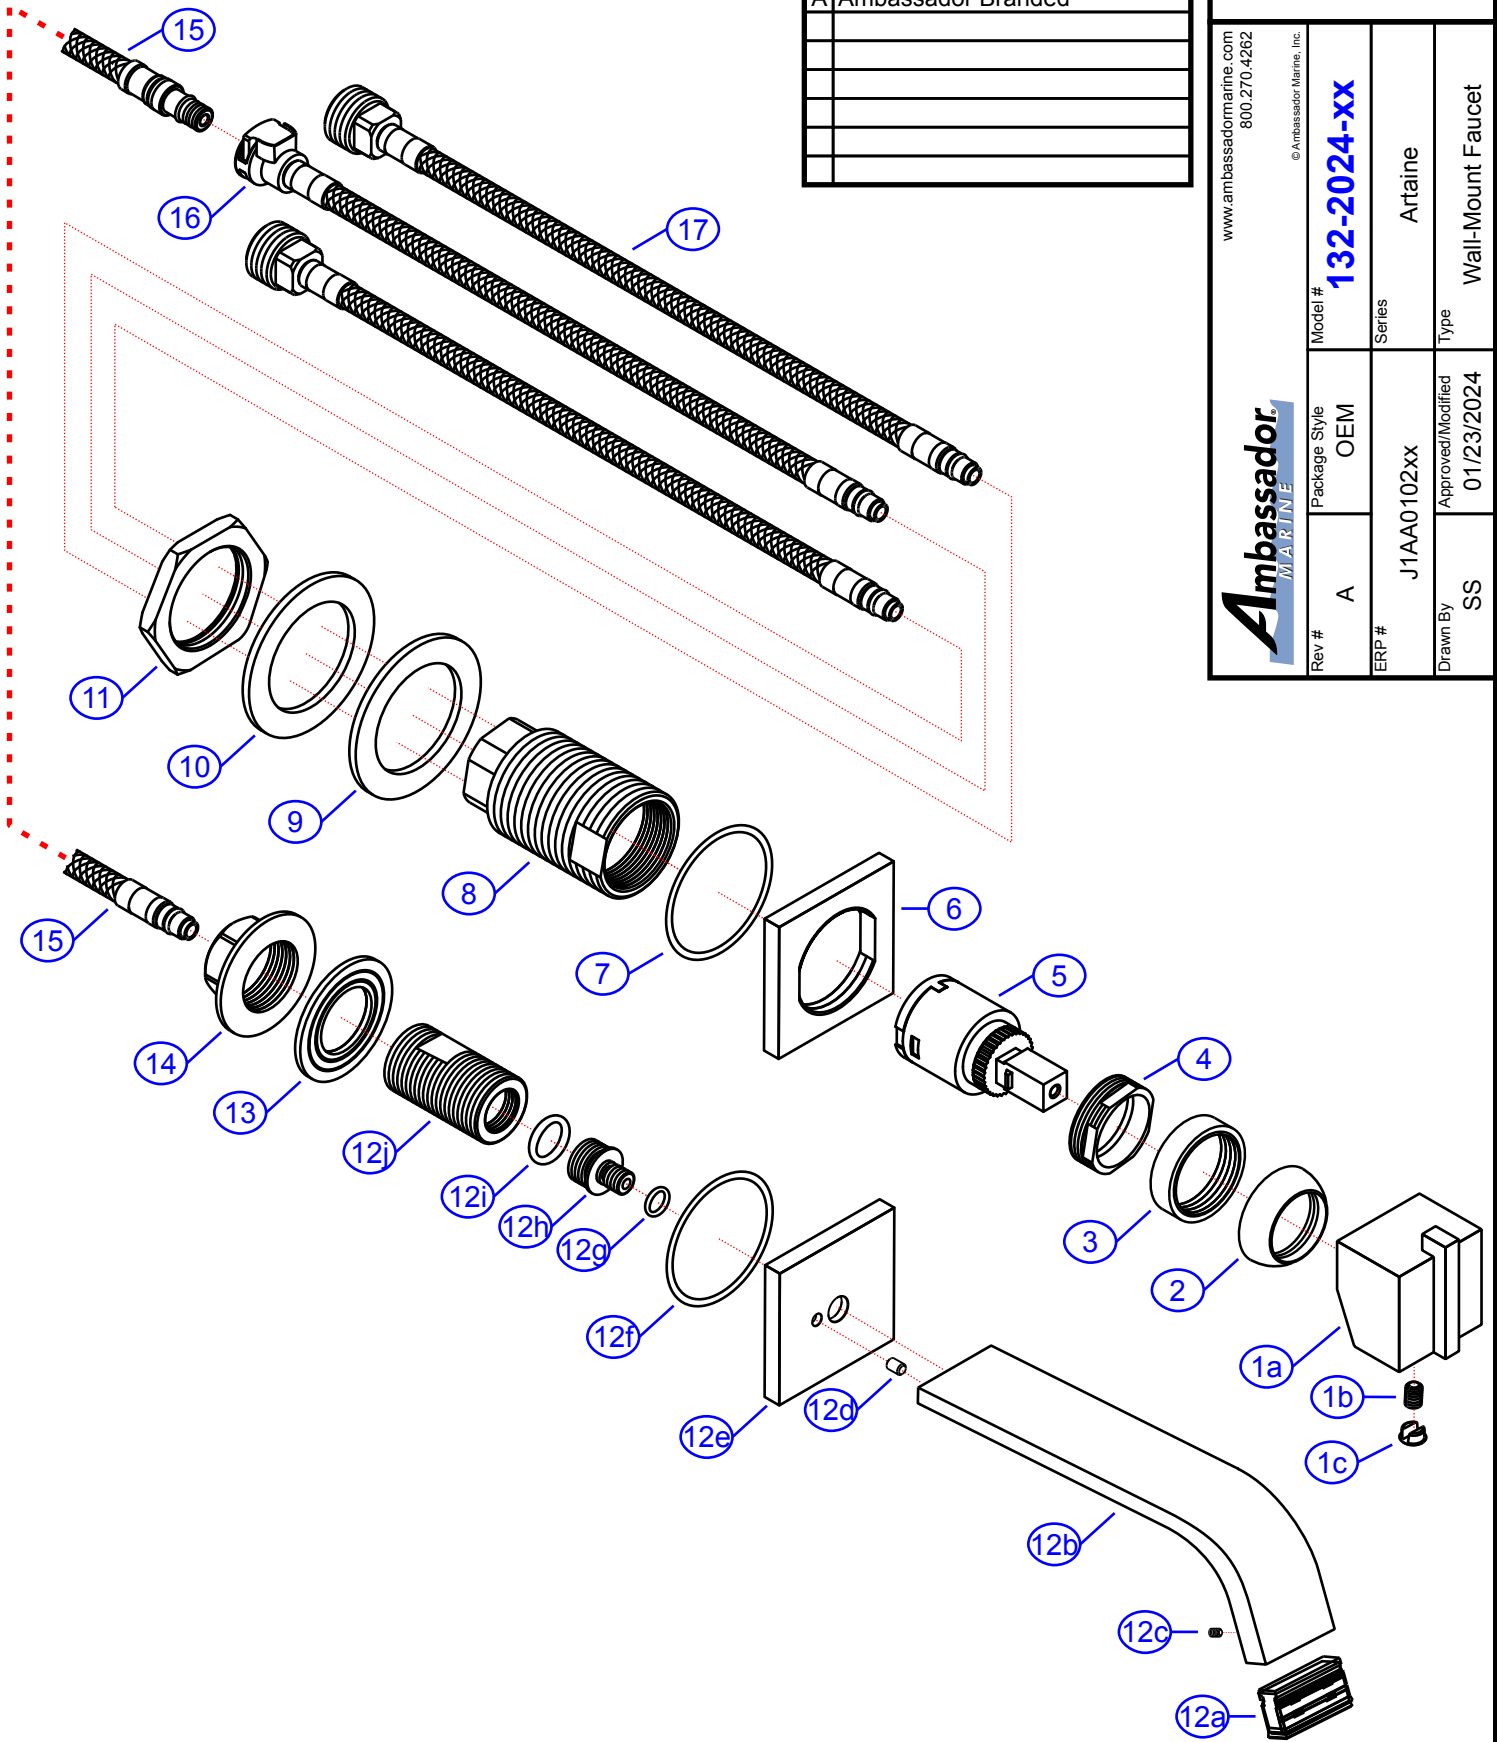

REV. CHANGE

A Ambassador Branded

132-2024-xx

www.ambassadormarine.com
800.270.4262

© Ambassador Marine, Inc.

Ambassador
MARINE

Rev #	A	Package Style	OEM	Model #	132-2024-xx
ERP #	J1AA0102xx	Approved/Modified	01/23/2024	Series	Artaine
Drawn By	SS	Type	Wall-Mount Faucet		

NOT DRAWN TO SCALE