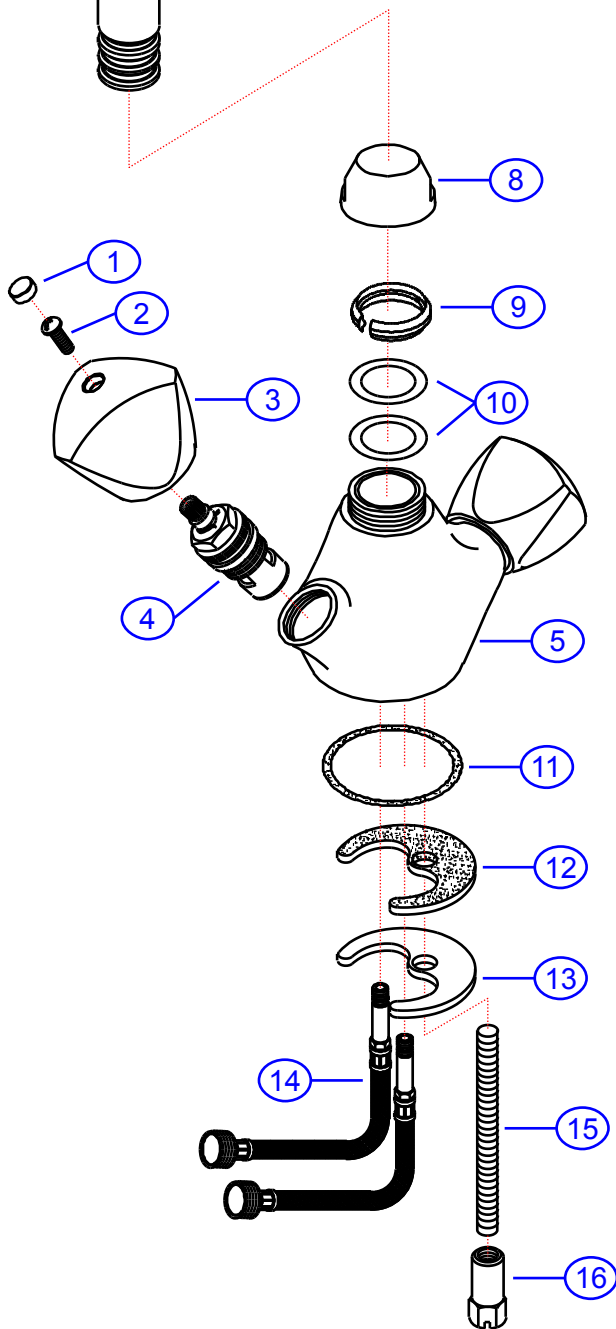

# 133-0202-xx

by Associated Marketing Concepts  
 www.ambassadormarine.com  
 (800) 270-4262

**Ambassador**  
 MARINE

Rev #	B	Package Style	Aftermarket	Model #	<b>133-0202-xx</b>
Vendor #	FS2B1003xx-ASC6	Series	Trinidad	Type	High Arc Galley Faucet
Drawn By	SS	Approved/Modified	05/10/12		

NOT DRAWN TO SCALE