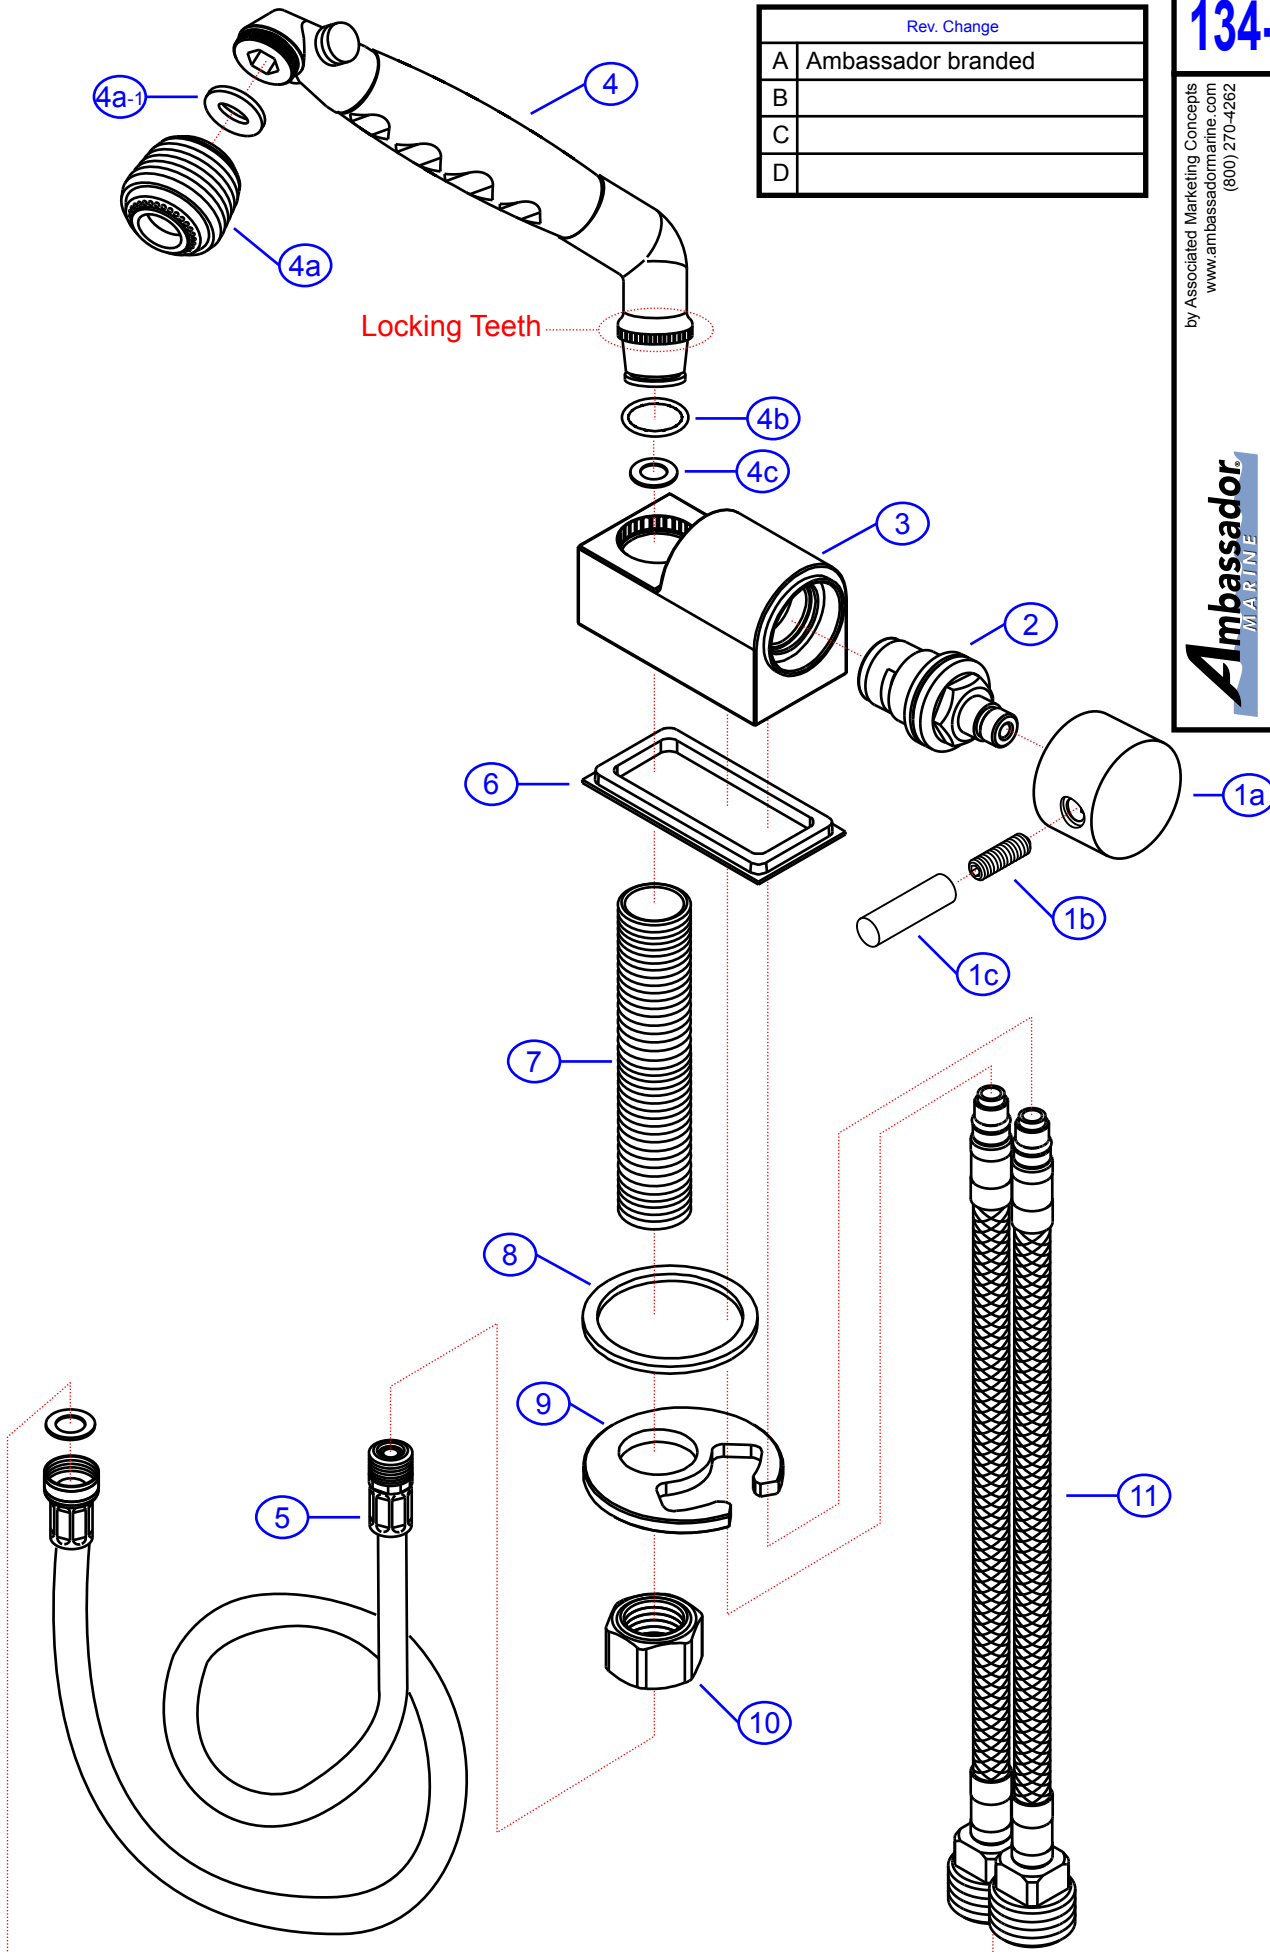

# 134-1735-xx

by Associated Marketing Concepts  
www.ambassadormarine.com  
(800) 270-4262

**Ambassador**  
MARINE

Rev #	A	Package Style	OEM	Model #	134-1735-xx
Vendor #		Vendor #	N/A	Series	Aidack
Drawn By	SS	Approved/Modified	09/27/16	Type	Pull-Out Deck Tap (Cold Only)

Rev. Change	
A	Ambassador branded
B	
C	
D	

NOT DRAWN TO SCALE