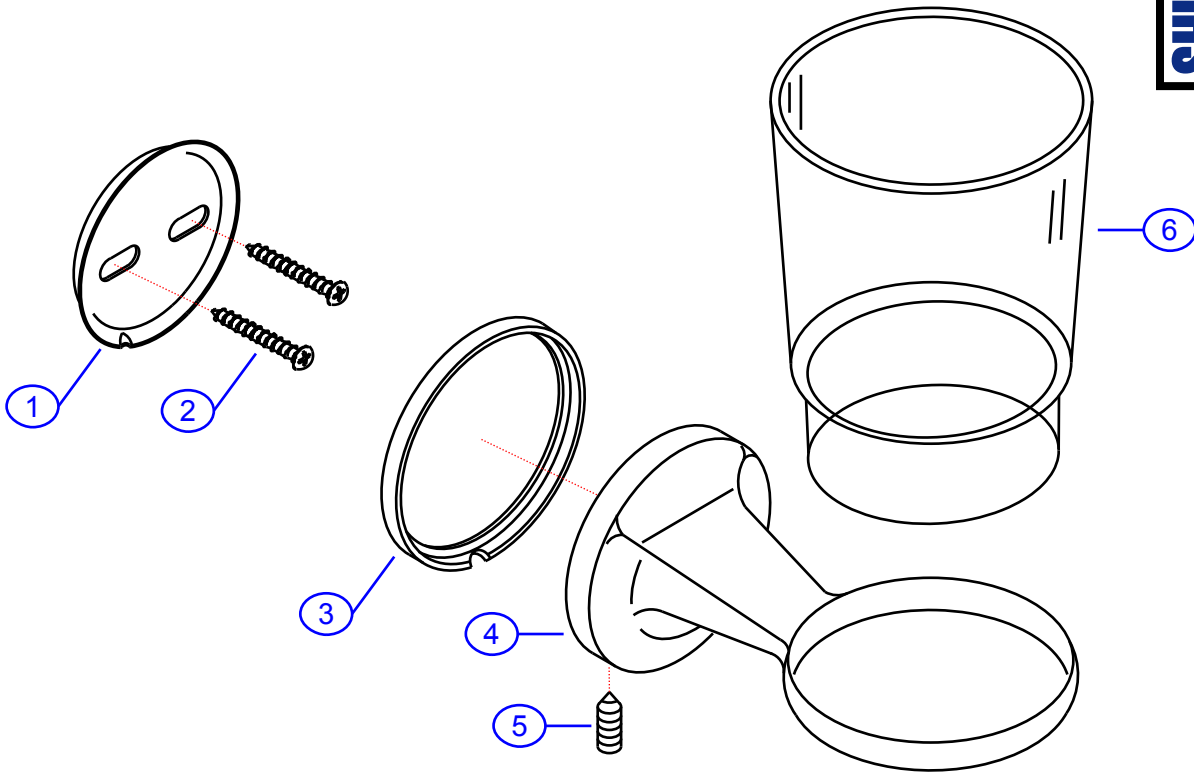

130-1308-xx

SHURflo
First in Fluid Innovation™
SHURflo Marine Grade Faucets
5900 Katella Ave., Cypress, CA 90630
(562) 795-5200 • FAX (562) 795-7554
www.shurflo.com

Rev #	-	Package Style	OEM	Model #	130-1308-xx
Vendor #	B861101xx-ASJ8	Series	Estancia/Pacifica/Inspiration	Type	Cup Holder
Drawn By	SS	Modified/Approved	2/10/05		

NOT DRAWN TO SCALE