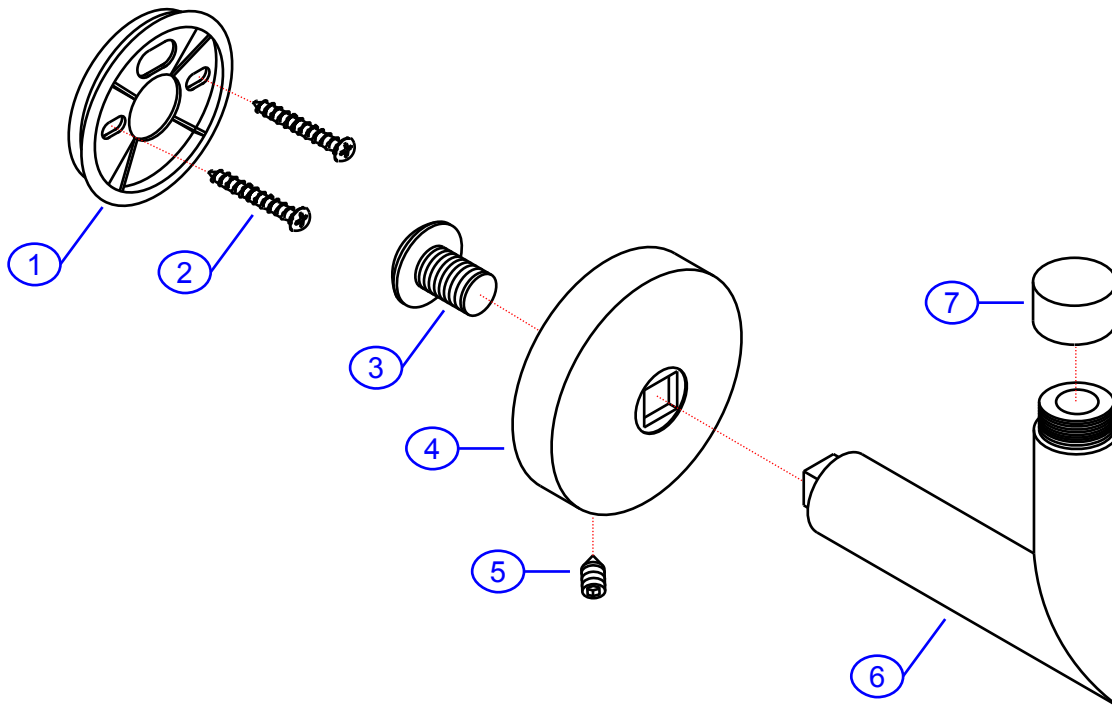

130-1410-xx

SHURflo Marine Grade Faucets
5900 Katella Ave., Cypress, CA 90630
(562) 795-5200 • FAX (562) 795-7554
www.shurflo.com

SHURflo
First in Fluid Innovation™

Rev #	A	Package Style	OEM	Model #	130-1410-xx
Vendor #	B3940001xx-ASJ8			Series	Aviani / Allure
Drawn By	SS	Modified/Approved	2/11/05	Type	Robe Hook

NOT DRAWN TO SCALE