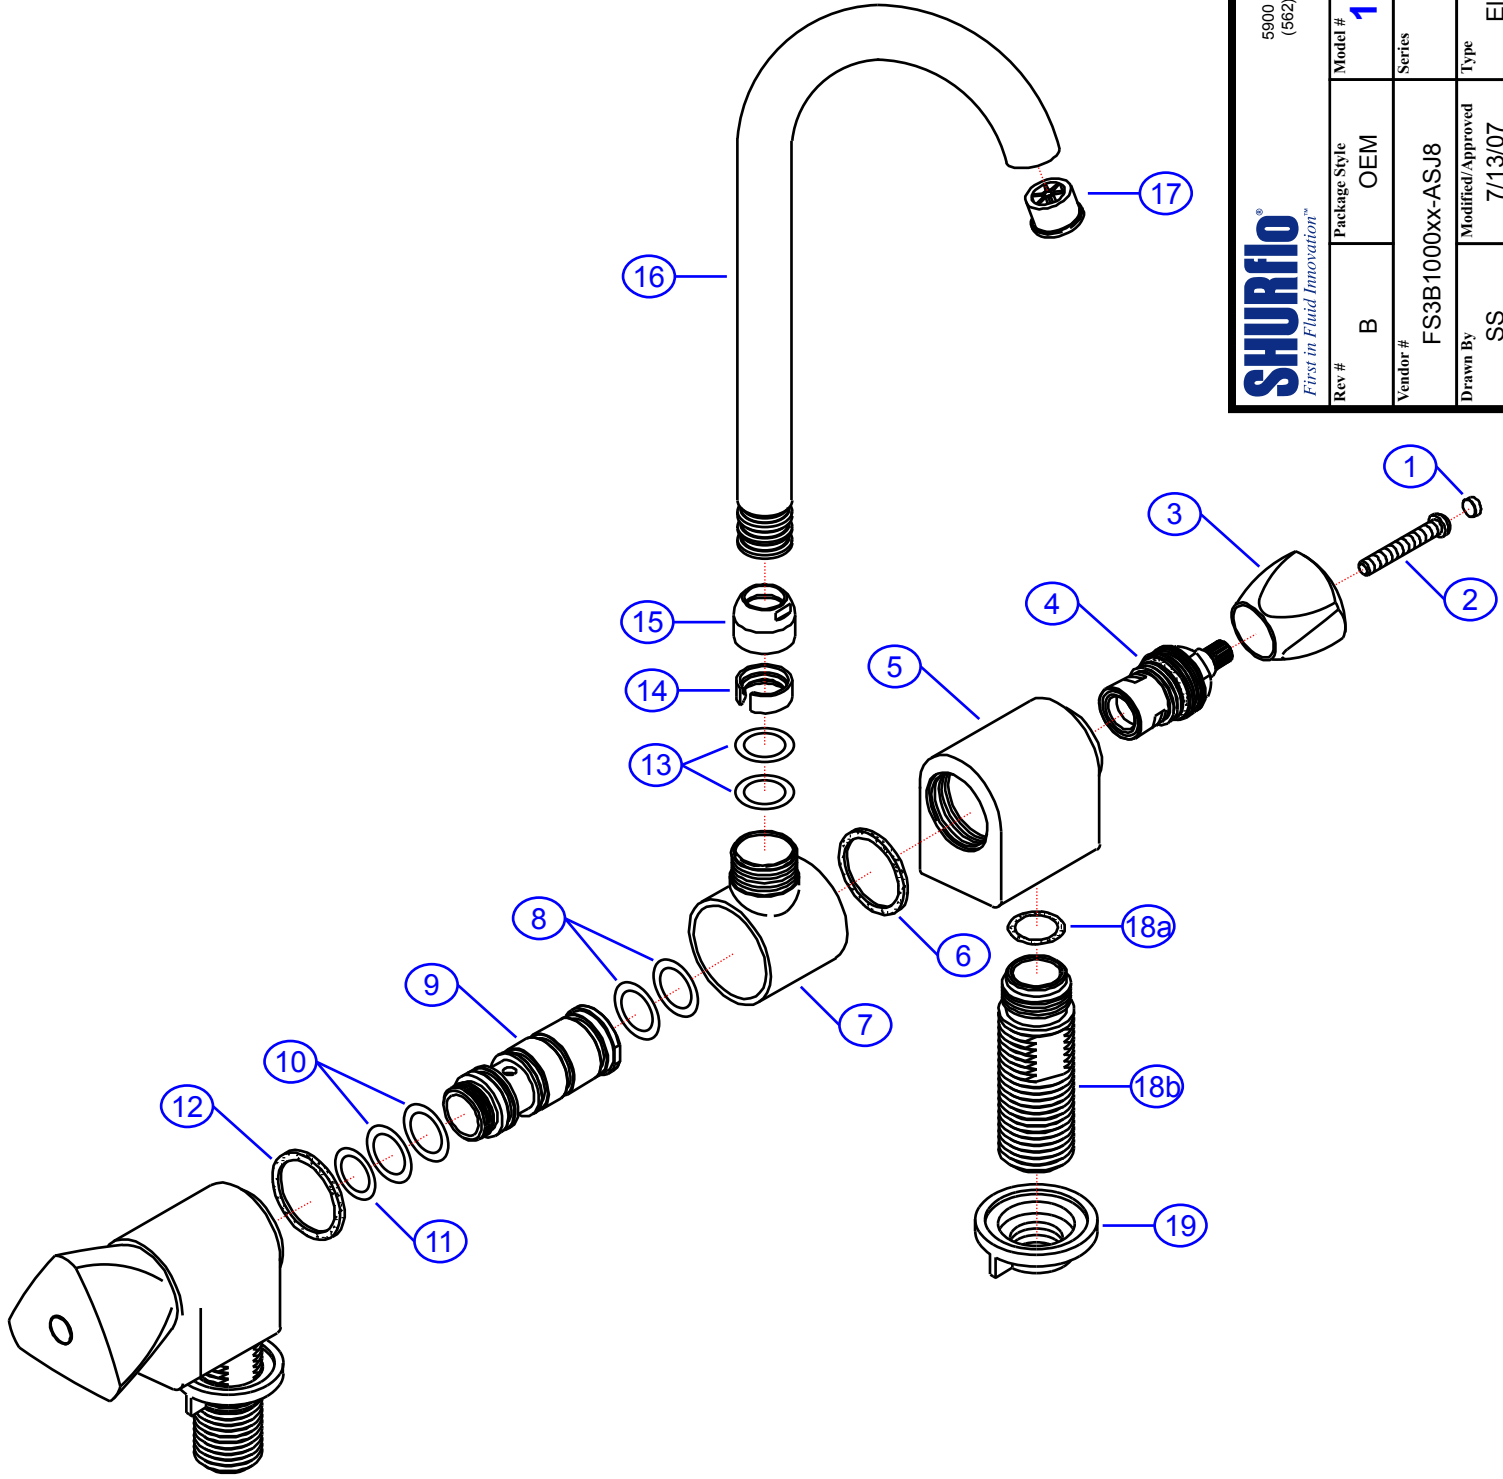

Rev. Change	
A	Original
B	Add 1" To Mounting Shafts

132-0210-xx

SHURflo Marine Grade Faucets
 5900 Katiella Ave., Cypress, CA 90630
 (562) 795-5200 • FAX (562) 795-7554
 www.shurflo.com

Rev #	B	Package Style	OEM	Model #	132-0210-xx
Vendor #	FS3B1000xx-ASJ8	Series	Trinidad	Elite Folding Faucet	
Drawn By	SS	Modified/Approved	7/13/07		

NOT DRAWN TO SCALE