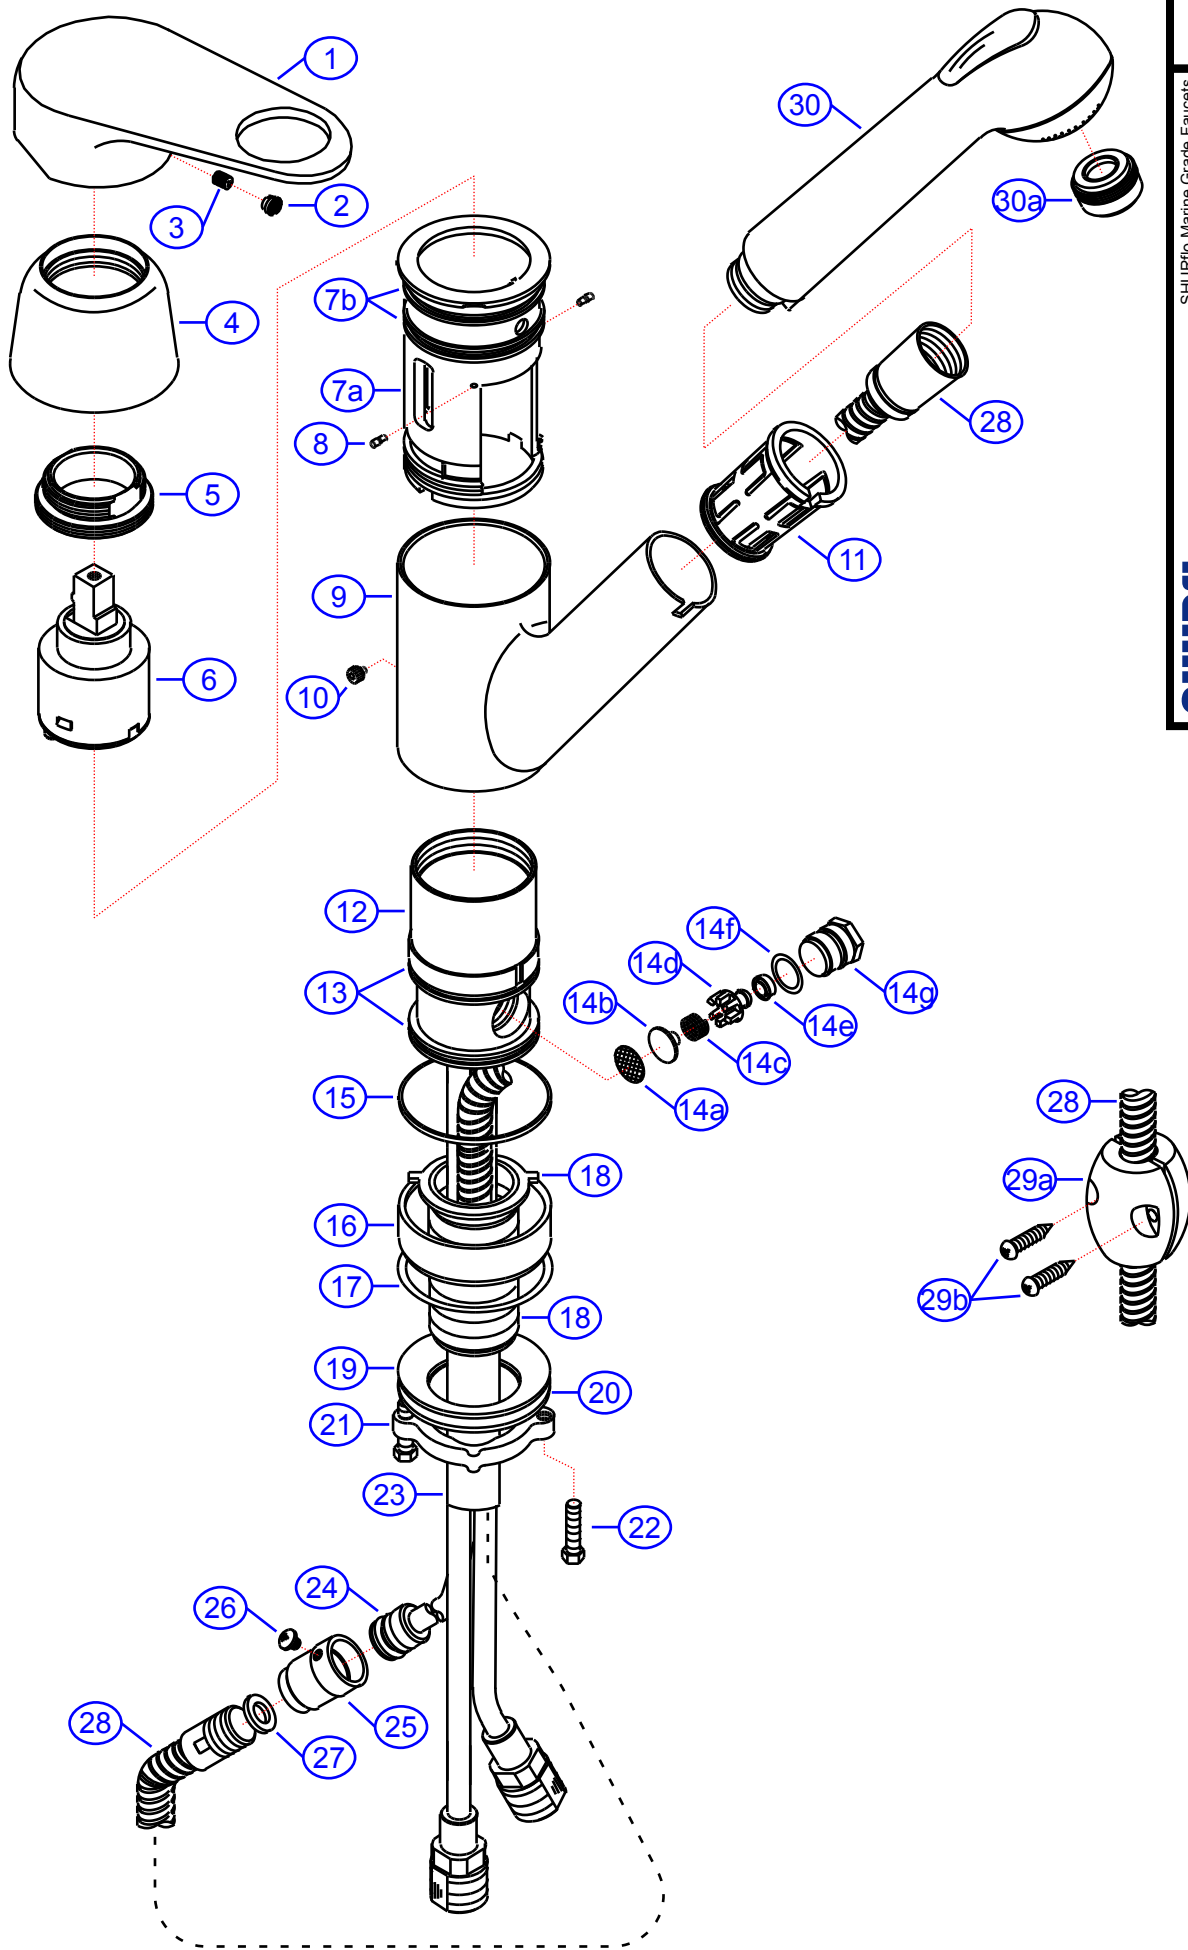

132-1003-xx

SHURflo
First in Fluid Innovation™
 SHURflo Marine Grade Faucets
 5900 Katiella Ave., Cypress, CA 90630
 (562) 795-5200 • FAX (562) 795-7554
 www.shurflo.com

Rev #	-	Package Style	OEM	Model #	132-1003-xx
Vendor #	XXXXxx-ASJ8	Series	Nautilus	Type	Pull-Out Galley Faucet
Drawn By	SS	Modified/Approved	1/17/05		

NOT DRAWN TO SCALE