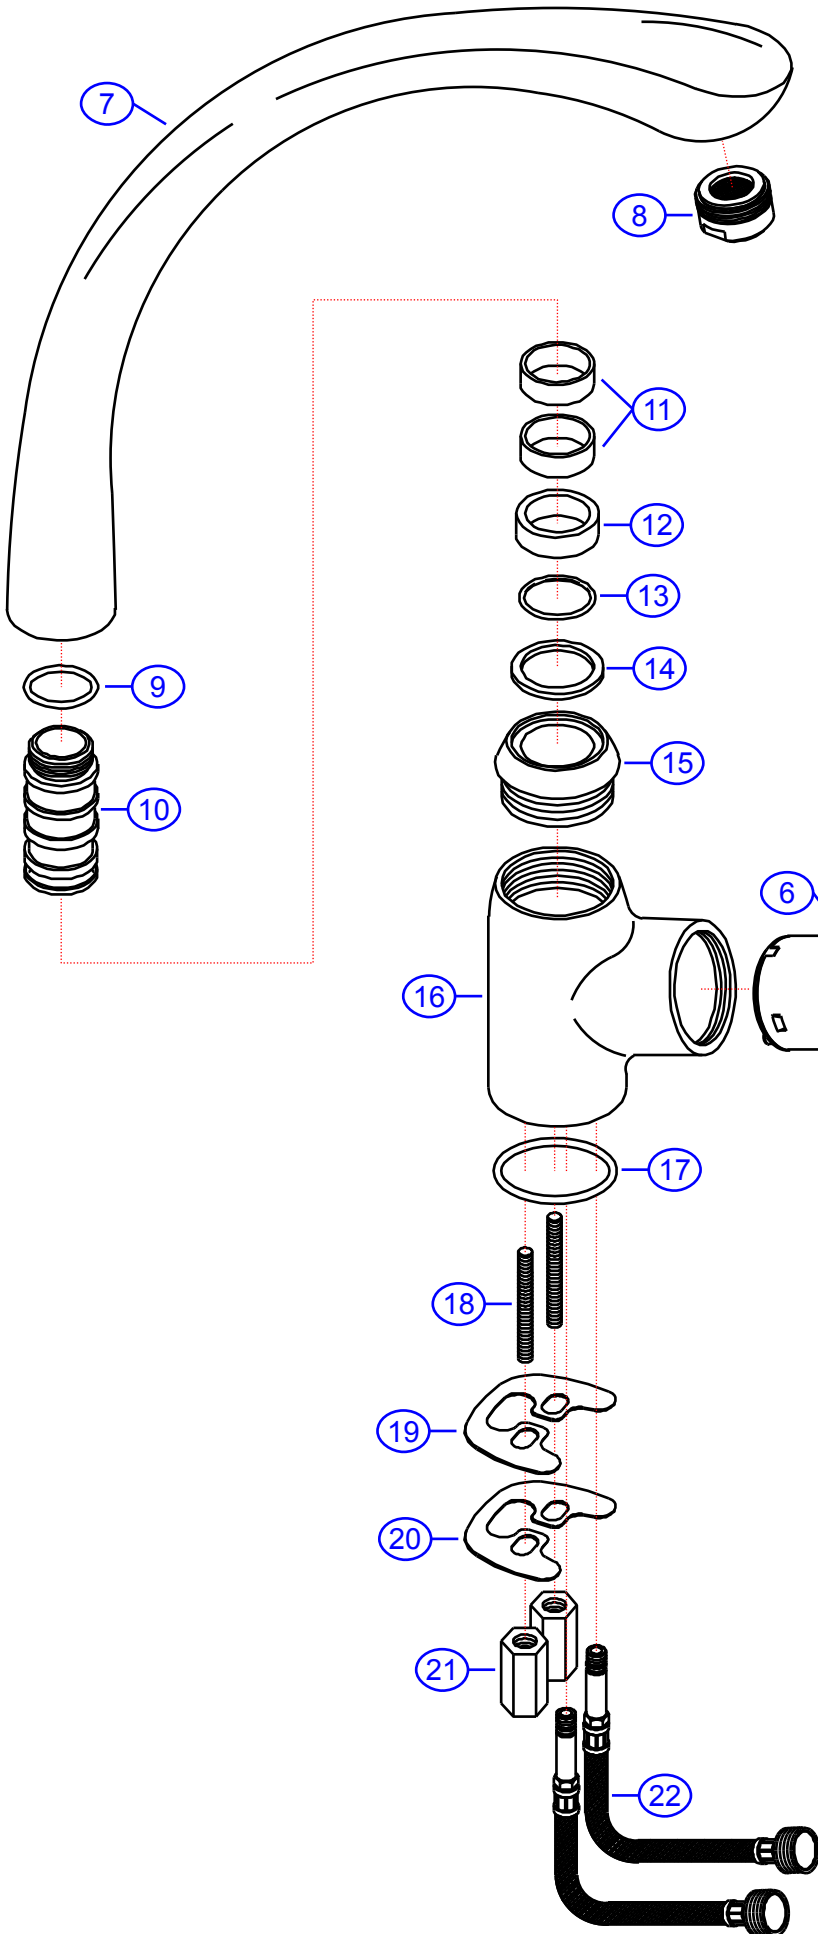

132-1005-xx

SHURflo
First in Fluid Innovation™

SHURflo Marine Grade Faucets
5900 Katiella Ave., Cypress, CA 90630
(562) 795-5200 • FAX (562) 795-7554
www.shurflo.com

Rev #	-	Model #	132-1005-xx
Package Style	OEM	Series	Nautilus
Vendor #	FS1B4014xx-ASJ8	Type	Cast Spout Galley Faucet
Drawn By	SS	Modified/Approved	1/17/05

NOT DRAWN TO SCALE