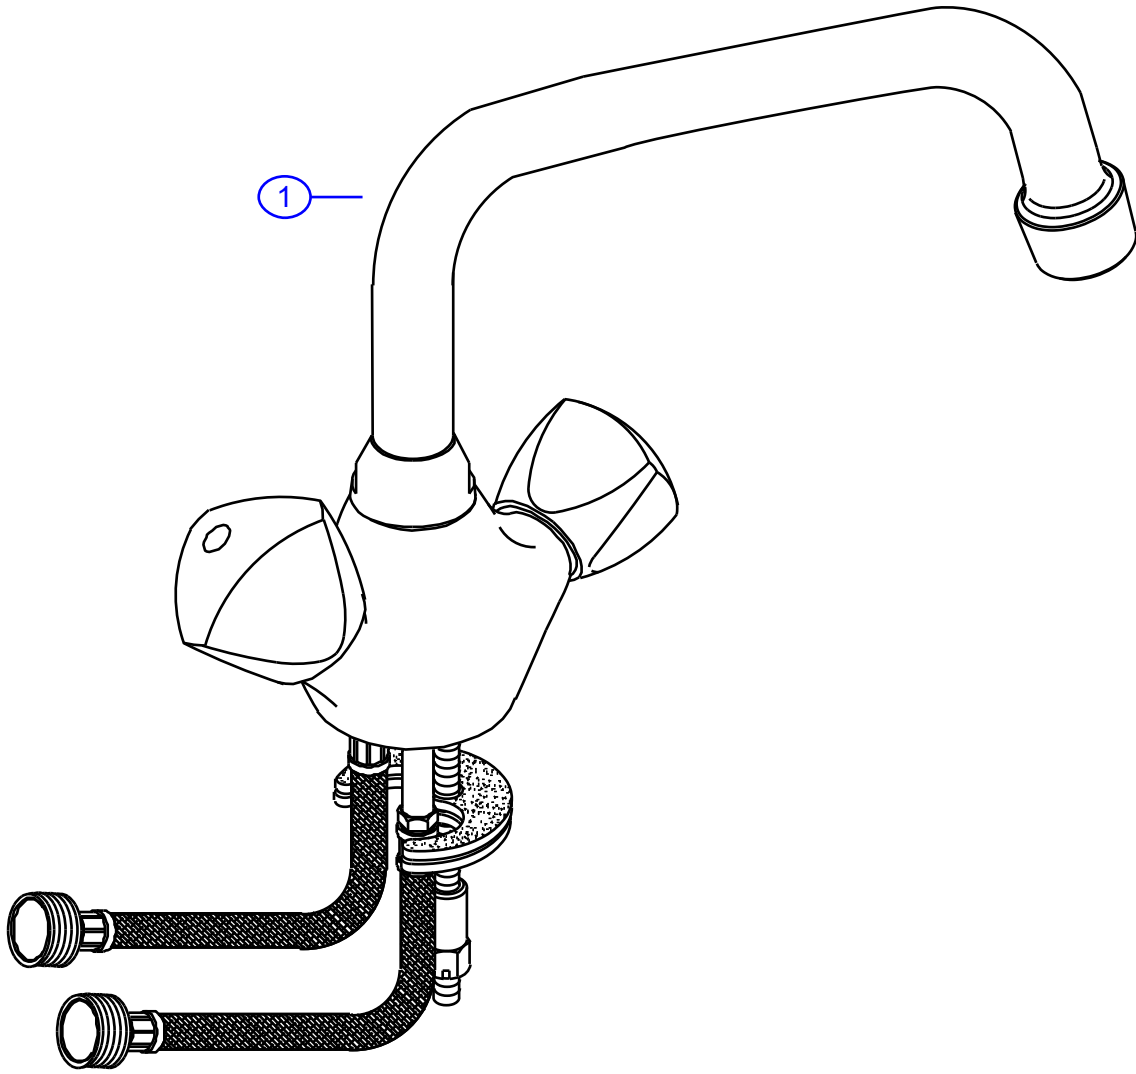

133-0204-xx

SHURflo Marine Grade Faucets
5900 Katiella Ave., Cypress, CA 90630
(562) 795-5200 • FAX (562) 795-7554
www.shurflo.com

Model #	133-0204-xx
Series	Trinidad
Type	Angeled Spout Galley Faucet

Rev #	-
Package Style	Aftermarket
Vendor #	FS2B1001xx-ASC8
Modified/Approved	1/3/06
Drawn By	SS

SHURflo
First in Fluid Innovation™

NOT DRAWN TO SCALE