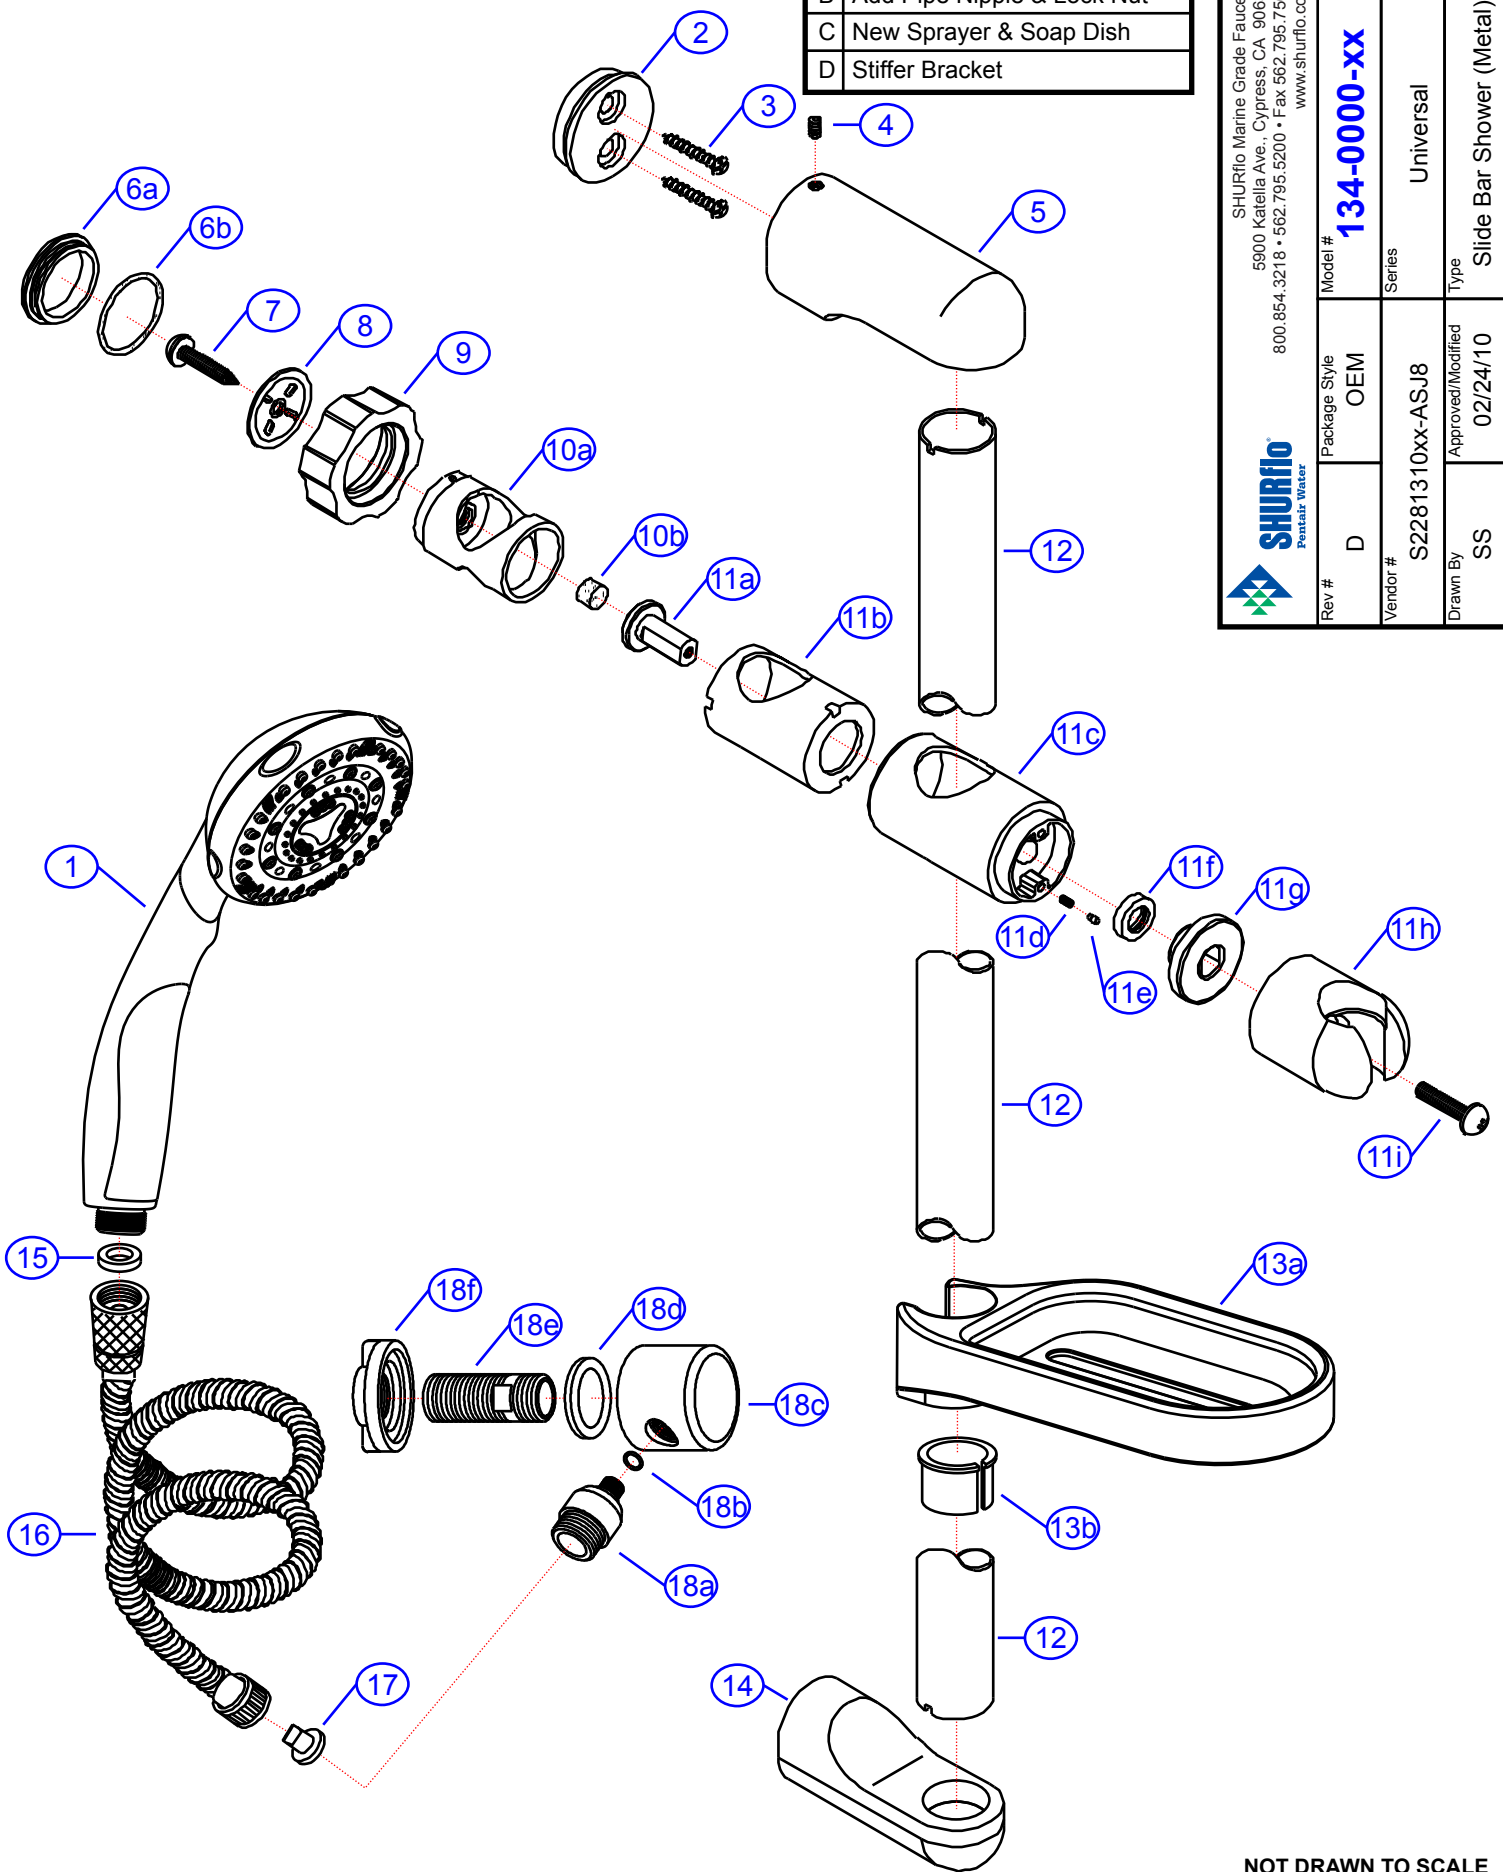

134-0000-xx

SHURflo Marine Grade Faucets
5900 Katella Ave., Cypress, CA 90630
800.854.3218 • 562.795.5200 • Fax 562.795.7564
www.shurflo.com

Rev #	D	Package Style	OEM	Model #	134-0000-xx	
Vendor #	S2281310xx-ASJ8	Approved/Modified	02/24/10	Series	Universal	
Drawn By	SS	Type	Slide Bar Shower (Metal)			

Rev.	Change
A	Original
B	Add Pipe Nipple & Lock Nut
C	New Sprayer & Soap Dish
D	Stiffer Bracket

NOT DRAWN TO SCALE

134-0000-xx

Universal
Slide Bar Shower (Metal)
Rev. D

#	Description	Part #	Finish					Qty	
			CP	CG					
1	8-Function Sprayer	EA-S2284401	CP	CG					1
2	Bracket	E-112319							2
3	Screws	E-075022							4
4	Set Screw	E-008003							2
5	Post (Top)	E-112046	CP	CP					1
6	Cap Assembly	G-A90722	CP	CP					1
6a	Cap	E-028085*	CP	CP					1
6b	O-Ring	E-063008							1
7	Screw	E-075095							1
8	Disc	E-112331							1
9	Knob	E-069097	CP	GP					1
10	Sleeve Assembly	EA-663751							1
10a	Sleeve	E-052010*							1
10b	Friction Pad	E-068115*							1
11	Slide Bar Bracket Assembly	EA-112202	CP	CP					1
11a	Adapter	E-077109*	CP	CP					1
11b	Housing	E-032035*							1
11c	Body	E-112282*	CP	CP					1
11d	Spring	E-005024*							2
11e	Pin	E-003006*							2
11f	Washer	E-060080							1
11g	Coupler	E-112041*							1
11h	Holder	E-112281*	CP	CP					1
11i	Screw	E-008183*							1
12	Bar	E-025016	CP	CP					1
13	Soap Dish Assembly	EA-255149	CP	CP					1
13a	Soap Dish	E-255148*	CP	CP					1
13b	Locking Ring	E-126227*							1
14	Post (Bottom)	E-112047	CP	CP					1
15	Washer	E-058007							1
16	72" Stainless Steel Hose	E-134036							1
17	Anti-Siphon Device	E-112313							1
18	90 Degree Elbow Assembly	130-0015-**	CP	GC					1
18a	Hose Connector	E-039197*	CP	CP					1
18b	O-Ring	E-004004							1
18c	Connector Body	E-039198*	CP	GP					1
18d	Gasket	E-010097							1
18e	Pipe Nipple	E-017247							1
18f	Lock Nut	E-009007							1