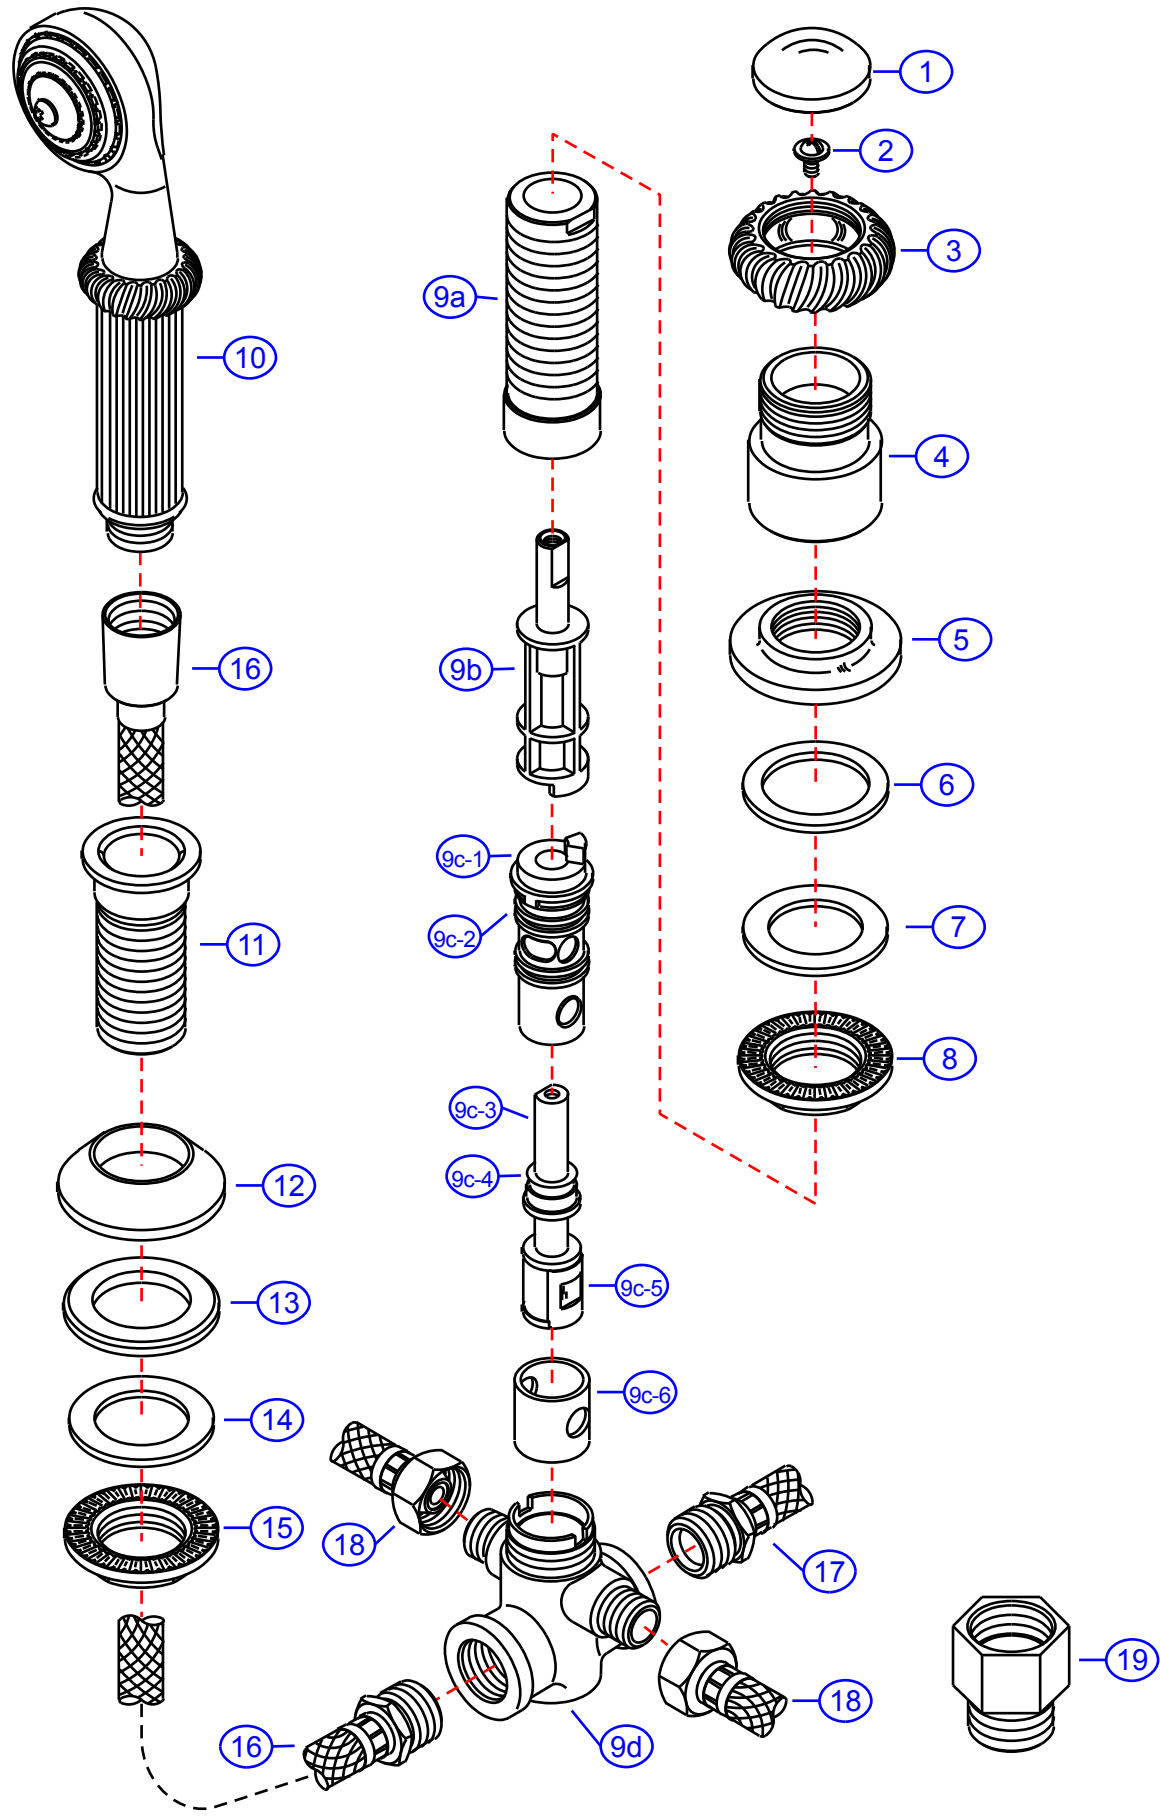

317-8050R

by Associated Marketing Concepts
 21624 Marilla Street, Chatsworth, CA 91311-4123
 (800) 270-4262 • (818) 678-1651 • FAX (818) 678-1655
 www.ambassador-amc.com

By	SS	Main Finish	Chrome	Model #	317-8050R
Modified/Approved	5-2-06	Accent Finish	18k Gold	Series	Rope Ring
Fulfillment	xxxxCG	Valve	NA	Type	Roman Hand Sprayer Kit

317-8050R

Rope Ring Roman Hand Sprayer Kit- CG

#	Description	Quantity	Part #	Finish
1	Cap	1	E-206082CP	Chrome
2	Handle Screw	1	E-008013CP	Chrome
3	Trim Ring	1	E-218022GP	Gold
4	Canopy	1	G-xxxxCP	Chrome
5	Escutcheon	1	G-xxxxGP	Gold
6	Rubber Washer	1	G-xxxx	Rubber
7	Rubber Washer	1	E-010022	Rubber
8	Lock Nut	1	G-xxxx	Brass
9	Diverter Valve (Assembled)	1	G-Axxxx	Brass
9a	Valve Body	1	G-xxxx	Brass
9b	Stem Extention	1	G-10003H	Plastic/Brass
9c	Diverter Cartridge	1	EA-501016	Plastic
9c-1	Diverter Cartridge Housing	1	E-214008*	Plastic
9c-2	O-Ring	1	E-004037*	Rubber
9c-3	Diverter Cartridge Body	1	E-208023*	Plastic
9c-4	O-Ring	1	E-004011*	Rubber
9c-5	Diverter Cartridge Stopper	1	E-010047*	Plastic
9c-6	Diverter Cartridge Boot	1	E-010015*	Rubber
9d	Hose Port	1	G-xxxx	Brass
10	Sprayer	1	G-71212CG	Chrome/Gold
11	Spray Hose Sleeve	1	E-017007CP	Chrome
12	Sleeve Holder	1	E-222002GP	Gold
13	Gasket	1	E-010020	Rubber
14	Rubber Washer	1	E-010023	Rubber
15	Lock Nut	1	E-054025	Brass
16	Sprayer Hose	1	E-511005GP	Gold
17	Tub Spout Hose	1	E-105008	Hose
18	Hose Hot/Cold	2	E-105037	Hose
19	Adapter	1	E-039008	Brass