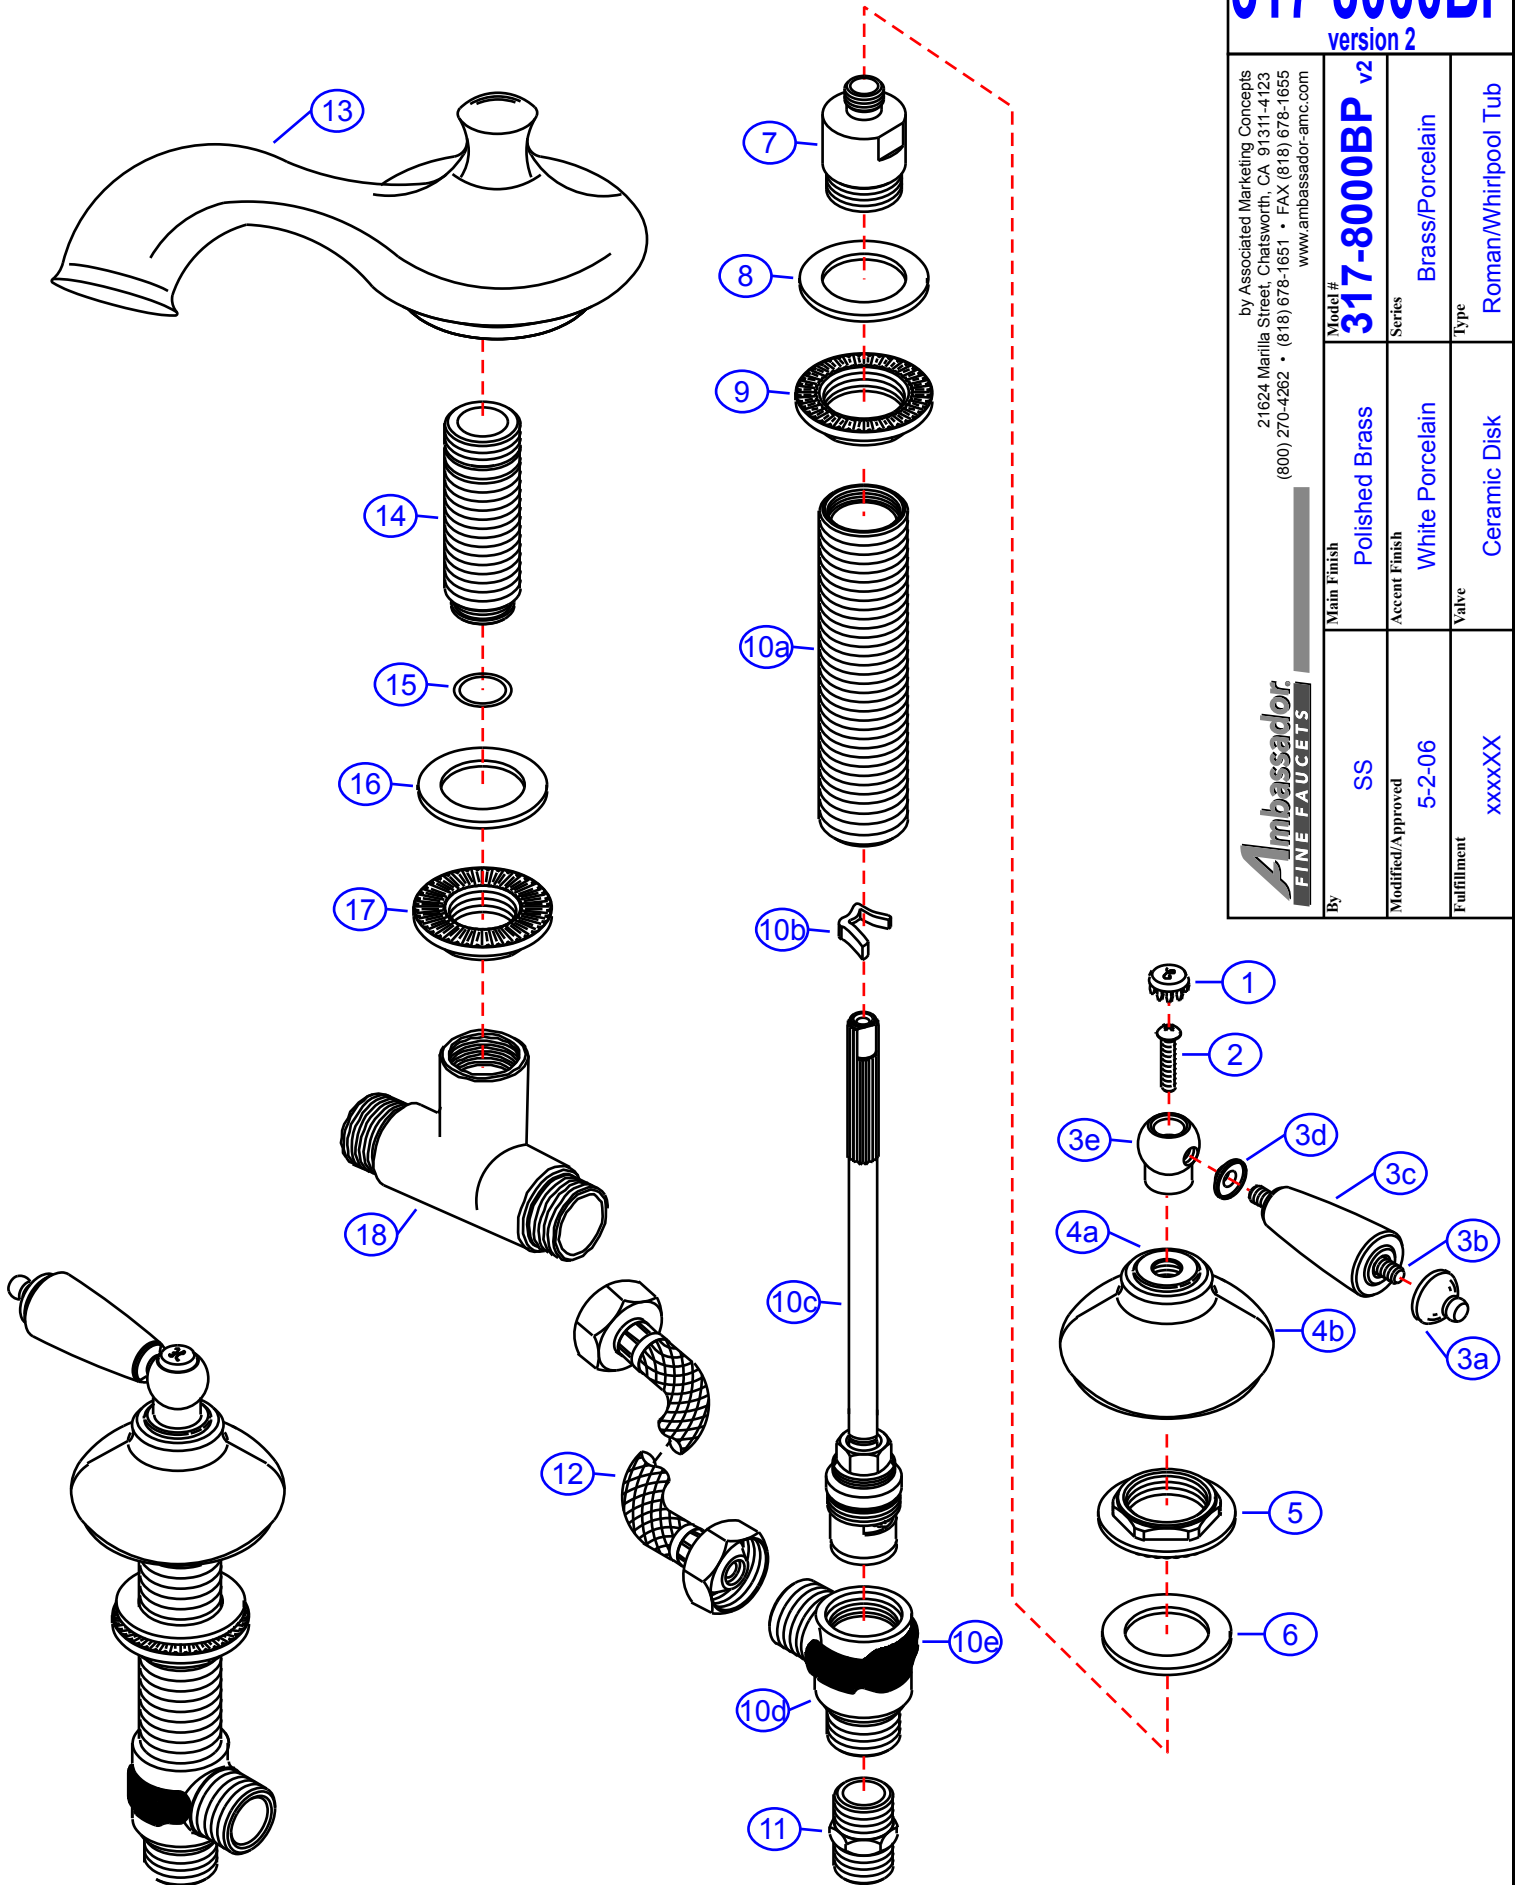

Model #	317-8000BP v2		
Series	Brass/Porcelain		
Type	Roman/Whirlpool Tub		
Main Finish	Polished Brass	Accent Finish	White Porcelain
Modified/Approved	SS	5-2-06	xxxxXX
Valve	Ceramic Disk		
Fulfillment			

317-8000BP v2

Brass/Porcelain Roman/Whirlpool Tub- CD/PW

#	Description	Quantity	Part #	Finish
1	Cap "H"	1	E-206041HPB	Polished Brass
	Cap "C"	1	E-206041CPB	Polished Brass
2	Handle Screw	2	E-008038CP	Chrome
3	Brass/Porc. Widespread Handle	2	G-xxxx	Brass/Porcelain
3a	Handle Tip	2	E-109003PB	Polished Brass
3b	Handle Rod	2	E-017045	Metal
3c	Handle (Brass/Porcelain)	2	G-xxxx	Porcelain
3d	Handle Spacer	2	G-xxxx	Polished Brass
3e	Handle Head	2	E-226002PB	Polished Brass
4	Canopy (Assembled)	2	G-xxxx	Brass/Porcelain
4a	Canopy Threads	2	E-205007PB*	Polished Brass
4b	Canopy	2	G-xxxx	Porcelain
5	Lock Nut	2	G-xxxx	Brass
6	Rubber Washer	2	E-010022	Rubber
7	Adapter	2	E-016018	Brass
8	Rubber Washer	2	E-010022	Rubber
9	Lock Nut	2	G-xxxx	Brass
10	Valve Body (Assembled) Hot	1	G-Axxxx	Brass
	Valve Body (Assembled) Cold	1	G-Axxxx	Brass
10a	Body	2	E-014040*	Brass
10b	"C" Clip	2	E-012019*	Metal
10c	Cartridge (Hot)	1	E-507060H*	Ceramic Disc
	Cartridge (Cold)	1	E-507060C*	Ceramic Disc
10d	Valve Bottom	2	E-061003*	Brass
10e	Clip (Red)	1	E-012024H*	Plastic
	Clip (Blue)	1	E-012024C*	Plastic
11	Reducer	2	E-035002	Brass
12	Hose	2	E-105011	Hose
13	Spout	1	E-100041PB	Polished Brass
14	Spout Shaft	1	E-014006	Brass
15	O-Ring	1	E-004010N	Rubber
16	Rubber Washer	1	E-010023	Rubber
17	Lock Nut	1	E-054027	Brass
18	"T" Connector	1	E-015007	Brass