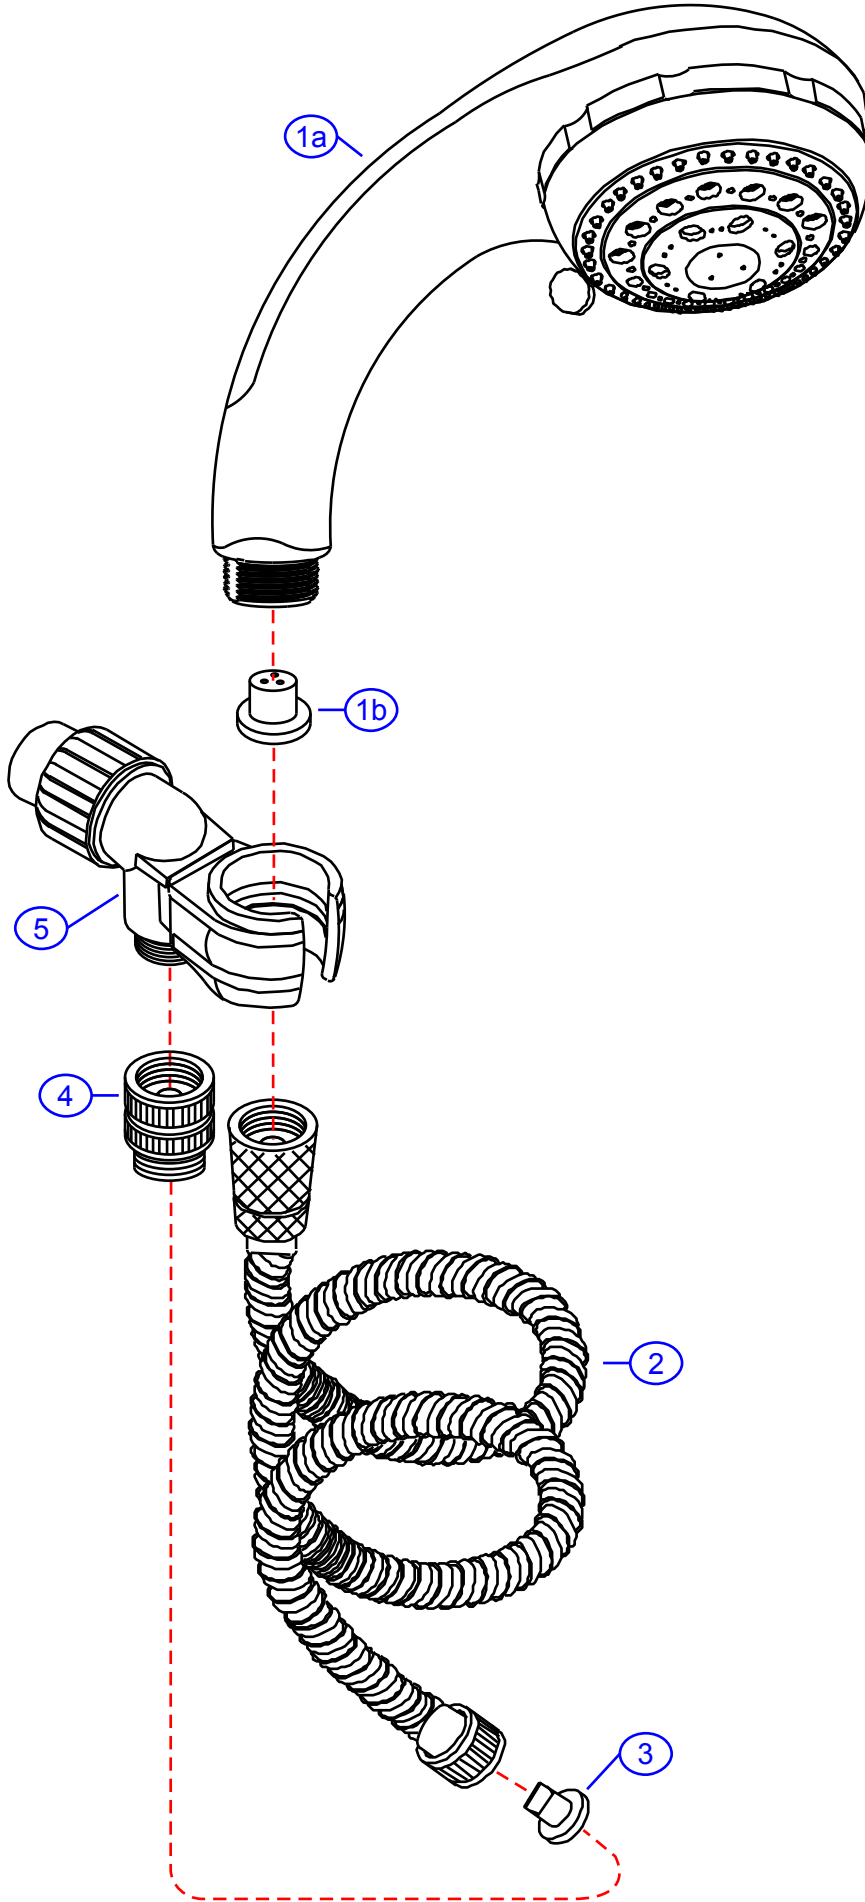

By	SS	Main Finish	Chrome	Model #	8708-CS
Modified/Approved	4-5-04	Accent Finish	Satin	Series	Hand-Heid Massager
Fulfillment	S2281300CS	Valve	NA	Type	Shower Head

## Hand-Held Massager- CS

#	Description	Quantity	Part #	Finish
1	8 Function Hand-Held Massager	1	EA-S2281307CS	Chrome/Satin
1a	Massager Head	1	E-537145CS*	Chrome/Satin
1b	Water Restrictor	1	E-112301	Rubber
2	Hose	1	E-134036	Chrome
3	Anti-Siphon	1	E-112313	Rubber
4	Swivel Nut	1	E-112165CP	Chrome
5	Hand-Held Bracket	1	E-244221CP	Chrome
6	Washer	1	E-058007	Rubber
7	Teflon Tape	1	E-203000	Tape