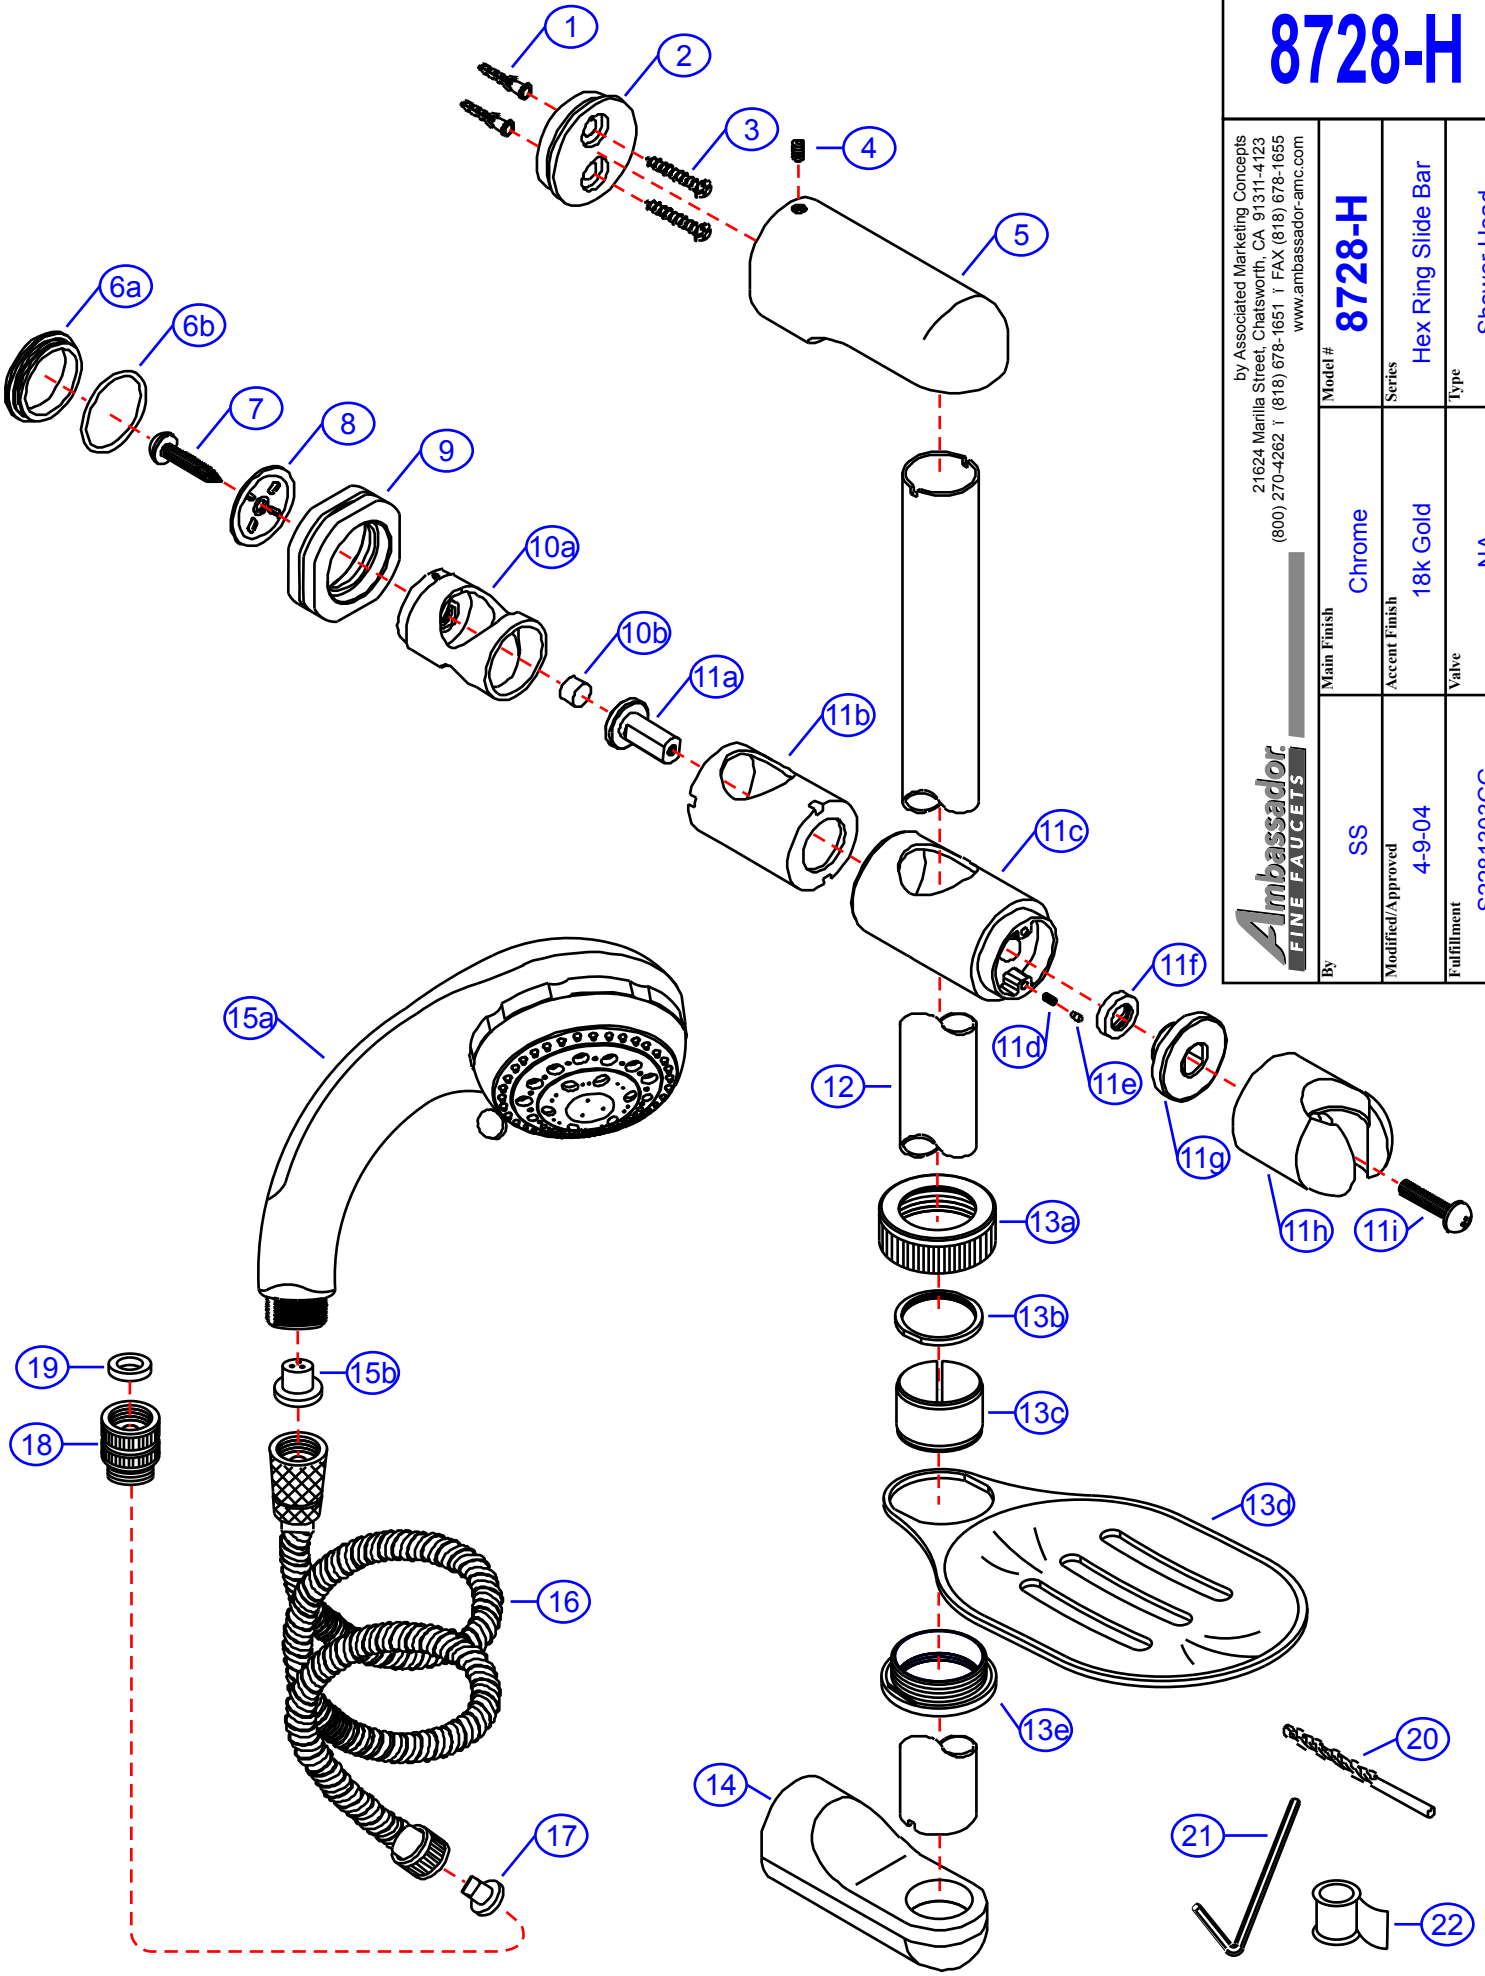

# 8728-H

by Associated Marketing Concepts  
 21624 Marilla Street, Chatsworth, CA 91311-4123  
 (800) 270-4262 | (818) 678-1651 | FAX (818) 678-1655  
 www.ambassador-amc.com

Model #	<b>8728-H</b>		
Main Finish	Chrome	Series	Hex Ring Slide Bar
Accent Finish	18k Gold	Type	Shower Head
By	SS	Modified/Approved	4-9-04
Fulfillment	S2281303CG	Valve	NA

# 8728-H

## Hex Ring Slide Bar- CG

#	Description	Quantity	Part #	Finish
1	Screw Molly	4	E-291001	Plastic
2	Bracket	2	E-112319	Metal
3	Screws	4	E-075094	Metal
4	Set Screw	2	E-008003	Metal
5	Post (Top)	1	E-112046CP	Chrome
6	Cap (Assembled)	1	G-A90722CP	Chrome
6a	Cap	1	E-028085CP*	Chrome
6b	O-Ring	1	E-063008	Rubber
7	Screw	1	E-075095	Metal
8	Disc	1	E-112331	Metal
9	Knob	1	E-069185GP	Gold
10	Sleeve (Assembled)	1	EA-663751	Plastic
10a	Sleeve	1	E-052010*	Plastic
10b	Friction Pad	1	E-068115*	Rubber
11	Slide Bar Bracket (Assembled)	1	EA-112202CP	Chrome
11a	Adapter	1	E-077109CP*	Chrome
11b	Housing	1	E-032035*	Plastic
11c	Body	1	E-112282CP*	Chrome
11d	Spring	2	E-005024*	Metal
11e	Pin	2	E-003006*	Metal
11f	Washer	1	E-060080	Rubber
11g	Coupler	1	E-112041*	Plastic
11h	Holder	1	E-112281CP*	Chrome
11i	Screw	1	E-008183*	Metal
12	Bar	1	E-025016CP	Chrome
13	Soap Dish	1	8701-B	Chrome/Gold
13a	Lock Nut	1	E-070146GP*	Gold
13b	Packing	1	E-070147CP*	Chrome
13c	Sleeve	1	E-032045*	Plastic
13d	Dish	1	E-255060CP*	Chrome
13e	Base	1	E-070145GP*	Gold
14	Post (Bottom)	1	E-112047CP	Chrome
15	8 Function Hand-Held Massager	1	EA-S2281307CG	Chrome/Gold
15a	Massager Head	1	E-537145CG*	Chrome/Gold
15b	Water Restrictor	1	E-112301	Rubber
16	Hose	1	E-134036	Hose
17	Anti-Siphon Device	1	E-112313	Rubber
18	Swivel Nut	1	E-112165CP	Chrome
19	Washer	1	E-058007	Rubber
20	Drill Bit	1	E-290483	Metal
21	Allen Key	1	E-031000	Metal
22	Teflon Tape	1	E-203000	Tape

\* Grayed parts are not available individually. "Assembled" item required.