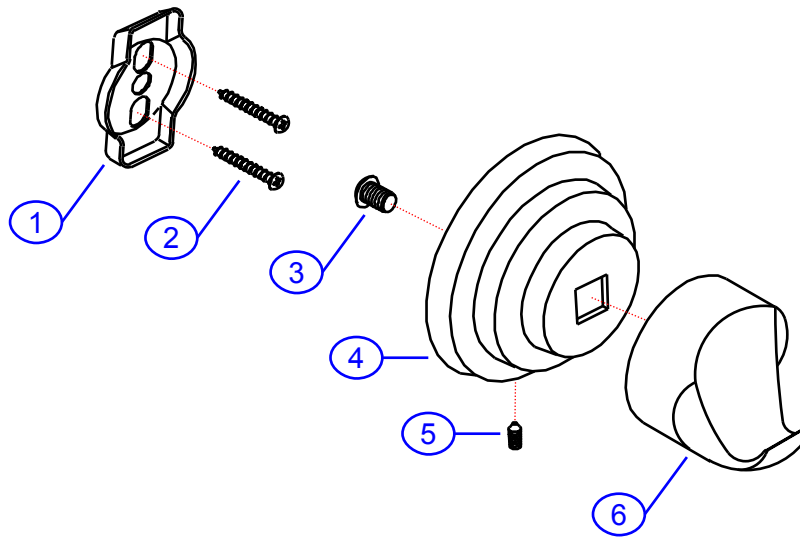

130-0110-xx

SHURflo
First in Fluid Innovation™
SHURflo Marine Grade Faucets
5900 Katella Ave., Cypress, CA 90630
(562) 795-5200 • FAX (562) 795-7554
www.shurflo.com

Rev #	A	Package Style	OEM	Model #	130-0110-xx
Vendor #	B6641001xx-ASJ8	Series	Stasis		
Drawn By	SS	Modified/Approved	6/25/04	Type	Robe Hook

NOT DRAWN TO SCALE